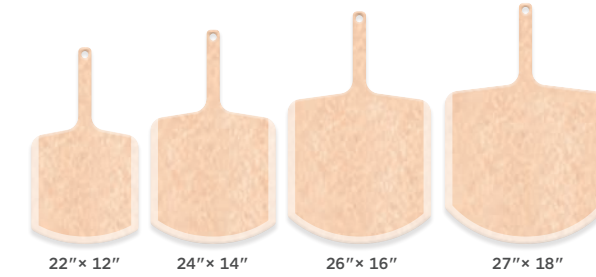

COMMERCIAL GRADE PIZZA PEELS

Epicurean's commercial grade pizza peels are the sanitary solution for pizza and sandwich preparation. These peels double as excellent cutting boards and the beveled edges allow for smooth pickup of cooked or toasted foods. They are dishwasher safe, which makes clean-up a breeze. Their thin profiles and handle-hole make these easy to organize and store.

COLOR	SIZE	PROFILE	SKU	CASE PACK	LIST
Natural	22" x 12"	1/4"	407-221201	4	\$44.00
Natural	24" x 14"	1/4"	407-241401	4	\$46.00
Natural	26" x 16"	1/4"	407-261601	4	\$55.00
Natural	27" x 18"	1/4"	407-271801	4	\$79.00
Slate	22" x 12"	1/4"	407-221202	4	\$44.00
Slate	24" x 14"	1/4"	407-241402	4	\$46.00
Slate	26" x 16"	1/4"	407-261602	4	\$55.00
Slate	27" x 18"	1/4"	407-271802	4	\$79.00

COLOR	SIZE	PROFILE	SKU	CASE PACK	LIST
WITH 5" HANDLE					
Natural	8"	1/4"	429-130801	4	\$20.00
Natural	10"	1/4"	429-151001	4	\$22.00
Natural	12"	1/4"	429-171201	4	\$33.00
Natural	14"	1/4"	429-191401	4	\$42.00
Natural	16"	1/4"	429-211601	4	\$53.00
Natural	18"	1/4"	429-231801	4	\$68.00
Slate	8"	1/4"	429-130802	4	\$20.00
Slate	10"	1/4"	429-151002	4	\$22.00
Slate	12"	1/4"	429-171202	4	\$33.00
Slate	14"	1/4"	429-191402	4	\$42.00
Slate	16"	1/4"	429-211602	4	\$53.00
Slate	18"	1/4"	429-231802	4	\$68.00