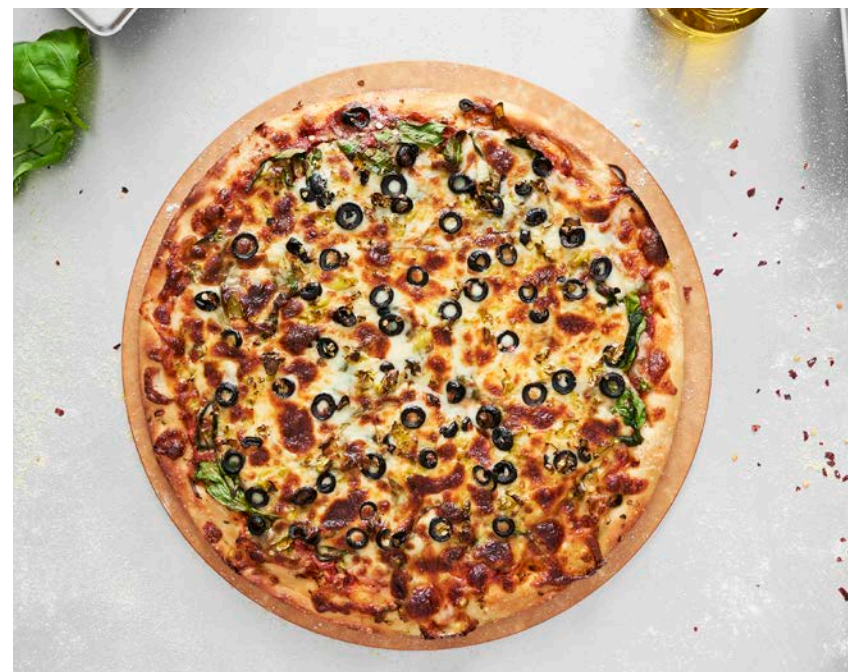

MADE IN THE USA

DISHWASHER SAFE

NON-POROUS & STAIN RESISTANT

HEAT RESISTANT TO 350° F

KNIFE FRIENDLY