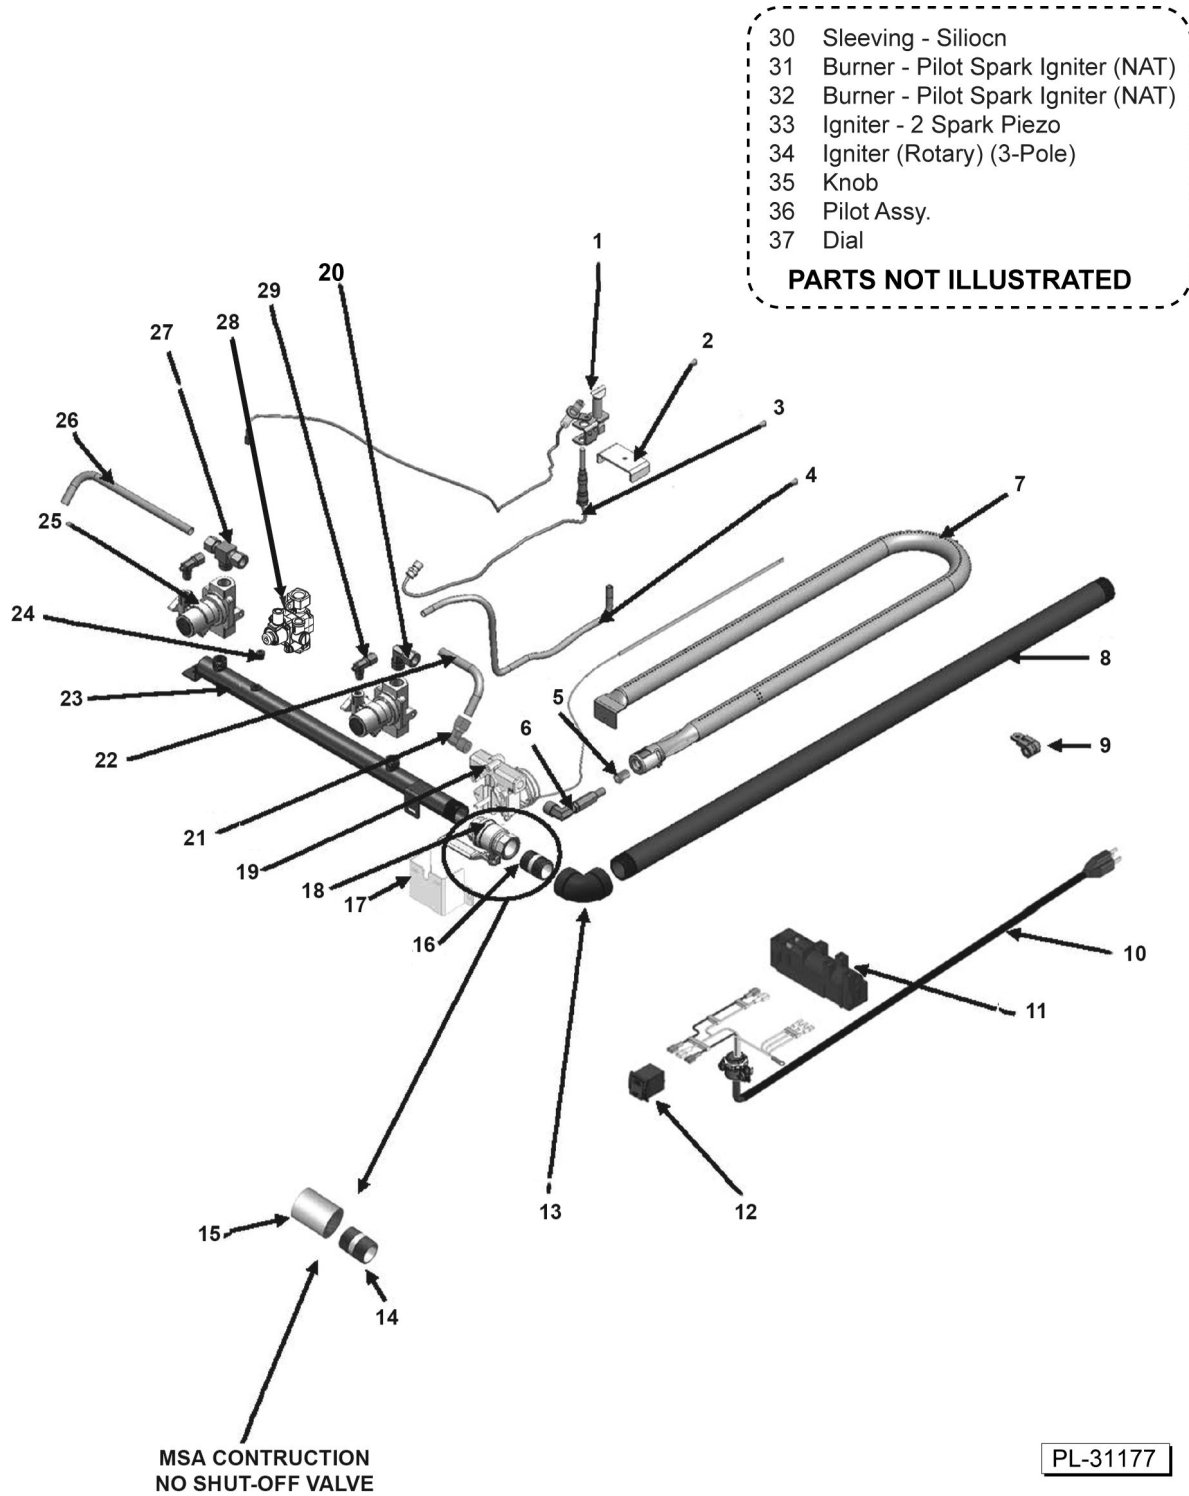

900RX AND MSA MODELS MANUFACTURED MARCH 2010 TO PRESENT INTERIOR COMPONENTS

900RX AND MSA MODELS MANUFACTURED MARCH 2010 TO PRESENT INTERIOR COMPONENTS

ILLUS.	PART NO.	NAME OF PART	AMT.
PL-31177			
1	00-976687-0SERV	Kit, Pilot Assembly (NAT) (900RX) (36 In. Wire Lead).....	AR
	00-976687-0SERV	Kit, Pilot Assembly (48 In. Wire Lead).....	AR
	00-976687-0SERV	Kit, Pilot Assembly (NAT) (MSA).....	AR
	00-976687-0SERV	Kit, Pilot Assembly Piezo ignition.....	1
	00-712363	LP Gas Pilot Orifice.....	AR
	00-720041	NAT Gas Pilot Orifice.....	AR
2	00-498682	Griddle Pilot Bracket.....	AR
3	00-412788-00020	Thermocouple T46.....	AR
	00-412788-00020	Thermocouple T46.....	AR
4	00-498887	Tube - Flex (1/4 x 14 In.).....	AR
5	00-719951-00037	Hood - Orifice (Drill 37) (NAT) (0-3999 Ft.).....	AR
	00-719951-00040	Hood - Orifice (Drill 40) (NAT) (4000-7999 Ft.).....	AR
	00-719951-00042	Hood - Orifice (Drill 42) (NAT) (8000-10999 Ft.).....	AR
	00-719951-00052	Hood - Orifice (Drill 52) (LP) (0-3999 Ft.).....	AR
	00-719951-00053	Hood - Orifice (Drill 53) (LP) (4000-7999 Ft.).....	AR
	00-719951-00054	Hood - Orifice (Drill 54) (LP) (8000-10999 Ft.).....	AR
6	00-498892-0000A	Thermostat Orifice Elbow Assembly.....	AR
7	00-498900-0000A	Griddle Burner.....	AR
	00-498900-0030A	Griddle Burner (Deep Plate Units).....	AR
8	00-498199	3/4" NPT X 29" Nipple.....	1
9	00-498883	.38 Cushioned Cord Clamp (900RX).....	1
10	00-498209-0000A	Power Harness Cord (900RX).....	1
11	00-498890	Electric Igniter (900RX).....	1
12	00-498899	Momentary Power Switch (900RX).....	1
13	00-719049	Elbow 3/4 NPT.....	1
14	00-498798	3/4" X 2" NPT Nipple (MSA).....	1
15	00-719004	3/4" NPT Coupling (MSA).....	AR
16	00-719105	NLA - Obsolete--3/4" NPT Close Nipple (900RX).....	1
17	00-498407	Bracket - Thermostat.....	AR
18	00-498799	3/4" NPT Straight Valve (900RX).....	1
19	00-913102-00444	Valve (550F) T-Stat Combo (Incls. 00-719566 Sleeving).....	AR
	00-976685-00550	Thermostat (550F) (Used with Chrome and Red Knob).....	AR
	00-719566	Sleeving - Silicon.....	AR
	00-498096-00450	Valve (450F) T-Stat Combo (Must Be Used with Composite Plate).....	AR
20	FP-085-68	Fitting- Elbow (7/16 TBG X 3/8 MPT).....	AR
21	FP-085-68	Fitting- Elbow (7/16 TBG X 3/8 MPT).....	AR
22	00-426508-00005	7/16" X 5" Flex Tube.....	AR
23	00-498052-0024A	24" Griddle Manifold W/A - 24".....	1
	00-498052-0036A	36" Griddle Manifold W/A - 36".....	1
	00-498052-0048A	48" Griddle Manifold W/A - 48".....	1
	00-498052-0060A	60" Griddle Manifold W/A - 60".....	1
	00-498052-0072A	72" Griddle Manifold W/A - 72".....	1
24	00-719363	Plug 1/8 NPT Countersink.....	AR
26	00-426508-00010	Tube - Flex 7/16" O.D. 10" Lg.....	AR
25	00-498025	Valve - BASO Confirm Type on Unit - This Has a 1 In. Plastic Red Push Button.....	AR
	00-944649	Safety Valve (Robertshaw).....	AR
	00-946027	Safety Valve (Grand Mate).....	AR
27	00-498715	3/8" MPT X 7/16" CC TEE.....	AR
28	00-498025	Valve - BASO Confirm Type on Unit - This Has a 1 In. Plastic Red Push Button.....	AR
	00-944649	Safety Valve (Robertshaw).....	AR
	00-946027	Safety Valve (Grand Mate).....	AR
29	00-404193-00001	Valve - Pilot.....	AR
30	00-719566	1/4" Fiberglass Sleeving (for TSTAT Wire).....	AR
31	00-976687-0N36A	Pilot Burner - Pilot Spark Igniter (NAT).....	AR
32	00-976687-0N48A	Pilot Burner - Pilot Spark Igniter (NAT).....	AR