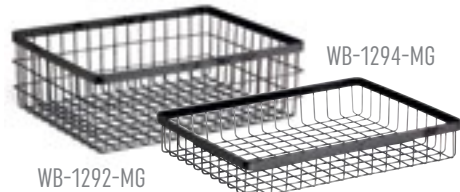

**3-Tier Merchandiser Stands**

<b>MTS-20S-MG</b>	Square 3-Tier Merchandiser Stand (fits WB-662, WB-664, WB-662WD, WB-664WD)	6.25" L x 20.5" H	1 ea.
<b>MTS-20M-MG</b>	Rectangular 3-Tier Merchandiser Stand (fits WB-962, WB-964, WB-962WD, WB-964WD)	9.25" L x 6.25" W x 20.5" H	1 ea.
<b>MTS-20L-MG</b>	Rect. 3-Tier Merchandiser Stand (fits WB-962, WB-964, WB-1292, WB-1294, WB-962WD, WB-964WD, WB-1292WD, WB-1294WD)	12" L x 9.25" W x 20.5" H	1 ea.

Wood Displayware

..... AVAILABLE WOOD COLORS .....

**-W** WALNUT w/Metal Brackets  
**-UR** URBAN RUSTIC No Brackets  
**-GA** GRAY ASH No Brackets

6" x 6"

WB-662-MG

WB-664-MG

9" x 6"

WB-962-MG

WB-964-MG

12" x 9"

WB-1292-MG

WB-1294-MG

FRILICH Displayware

**Wire Countertop Baskets & Organizers**

<b>WB-662-MG</b>	6" L x 2" H	(fits MTS-20S)	1 ea.
<b>WB-664-MG</b>	6" L x 4" H	(fits MTS-20S)	1 ea.
<b>WB-962-MG</b>	9" L x 6" W x 2" H	(fits MTS-20M, MTS-20L)	1 ea.
<b>WB-964-MG</b>	9" L x 6" W x 4" H	(fits MTS-20M, MTS-20L)	1 ea.
<b>WB-1292-MG</b>	12" L x 9" W x 2" H	(fits MTS-20L)	1 ea.
<b>WB-1294-MG</b>	12" L x 9" W x 4" H	(fits MTS-20L)	1 ea.