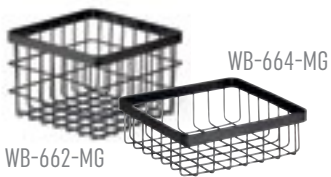

FITS 12" X 9" OR (2) 9" X 6"

MTS-20L-MG

FITS 9" X 6"

MTS-20M-MG

FITS 6" X 6"

MTS-20S-MG

Melamine Displayware

Metal Displayware

**3-Tier Merchandiser Stands**

<b>MTS-20S-MG</b>	Square 3-Tier Merchandiser Stand (fits WB-662, WB-664, WB-662WD, WB-664WD)	6.25" L x 20.5" H	1 ea.
<b>MTS-20M-MG</b>	Rectangular 3-Tier Merchandiser Stand (fits WB-962, WB-964, WB-962WD, WB-964WD)	9.25" L x 6.25" W x 20.5" H	1 ea.
<b>MTS-20L-MG</b>	Rect. 3-Tier Merchandiser Stand (fits WB-962, WB-964, WB-1292, WB-1294, WB-962WD, WB-964WD, WB-1292WD, WB-1294WD)	12" L x 9.25" W x 20.5" H	1 ea.

Wood Displayware

..... AVAILABLE WOOD COLORS .....

**-W** WALNUT w/Metal Brackets  
**-UR** URBAN RUSTIC No Brackets  
**-GA** GRAY ASH No Brackets

6" x 6"

WB-662-MG

WB-664-MG

9" x 6"

WB-962-MG

WB-964-MG

12" x 9"

WB-1292-MG

WB-1294-MG

FRILICH Displayware

**Wire Countertop Baskets & Organizers**

<b>WB-662-MG</b>	6" L x 2" H	(fits MTS-20S)	1 ea.
<b>WB-664-MG</b>	6" L x 4" H	(fits MTS-20S)	1 ea.
<b>WB-962-MG</b>	9" L x 6" W x 2" H	(fits MTS-20M, MTS-20L)	1 ea.
<b>WB-964-MG</b>	9" L x 6" W x 4" H	(fits MTS-20M, MTS-20L)	1 ea.
<b>WB-1292-MG</b>	12" L x 9" W x 2" H	(fits MTS-20L)	1 ea.
<b>WB-1294-MG</b>	12" L x 9" W x 4" H	(fits MTS-20L)	1 ea.