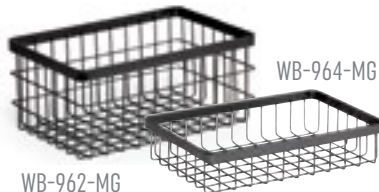

**3-Tier Merchandiser Stands**

<b>MTS-20S-MG</b>	Square 3-Tier Merchandiser Stand (fits WB-662, WB-664, WB-662WD, WB-664WD)	6.25" L x 20.5" H	1 ea.
<b>MTS-20M-MG</b>	Rectangular 3-Tier Merchandiser Stand (fits WB-962, WB-964, WB-962WD, WB-964WD)	9.25" L x 6.25" W x 20.5" H	1 ea.
<b>MTS-20L-MG</b>	Rect. 3-Tier Merchandiser Stand (fits WB-962, WB-964, WB-1292, WB-1294, WB-962WD, WB-964WD, WB-1292WD, WB-1294WD)	12" L x 9.25" W x 20.5" H	1 ea.

Wood Displayware

..... AVAILABLE WOOD COLORS .....

**-W** WALNUT w/Metal Brackets  
**-UR** URBAN RUSTIC No Brackets  
**-GA** GRAY ASH No Brackets

6" x 6"

WB-662-MG

WB-664-MG

9" x 6"

WB-962-MG

WB-964-MG

12" x 9"

WB-1292-MG

WB-1294-MG

FRILICH Displayware

**Wire Countertop Baskets & Organizers**

<b>WB-662-MG</b>	6" L x 2" H	(fits MTS-20S)	1 ea.
<b>WB-664-MG</b>	6" L x 4" H	(fits MTS-20S)	1 ea.
<b>WB-962-MG</b>	9" L x 6" W x 2" H	(fits MTS-20M, MTS-20L)	1 ea.
<b>WB-964-MG</b>	9" L x 6" W x 4" H	(fits MTS-20M, MTS-20L)	1 ea.
<b>WB-1292-MG</b>	12" L x 9" W x 2" H	(fits MTS-20L)	1 ea.
<b>WB-1294-MG</b>	12" L x 9" W x 4" H	(fits MTS-20L)	1 ea.