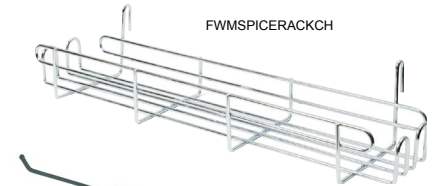

EZ-WALL Storage Solutions

[Components and Kit]

Grid Mounted Cantilever Wire Shelves [Chromate or Green Epoxy]

Chromate Item #	Green Epoxy Coated Item #	Description	Inches	Centimeters	Case
FWMGMS3019CH	FWMGMS3019GN	Cantilever Shelf	29" x 19" x 6"	73.6 x 48.2 x 15.2 cm	4
FWMGMS3619CH*	FWMGMS3619GN	Cantilever Shelf	35" x 19" x 6"	88.9 x 48.2 x 15.2 cm	2
FWMGMS4819CH*	FWMGMS4819GN	Cantilever Shelf	47" x 19" x 6"	119.3 x 48.2 x 15.2 cm	2

Grid Mounted Storage Accessories [Chromate]

Item #	Description	Inches	Centimeters	Case
FWMSPICERACKCH	Spice Rack	23" x 4.25" x 6"	58.4 x 10.7 x 15.2 cm	6
FWMPEGHOOKCH	Peg Hooks (12 per pack)	7.25" x 1.25" x 5.25"	18.4 x 15.2 x 13.3 cm	20

Grid Mounted Storage & Drying Accessories [Green Epoxy]

Item #	Description	Inches	Centimeters	Case
FWMCUHGN	Plastic Utensil Holder	5.5" x 7.25"	13.9 x 18.4	8
FWMPEGHOOKGN	Peg Hooks (12 per pack)	7.25" x 1.25" x 5.25"	(18.4 x 15.2 x 13.3 cm)	20
FWMTDRGN	Drying/Storage Rack	46.5" x 15" x 11"	(118.1 x 38.1 x 27.9 cm)	2

FWMAFWPS13CH*

*non-stock

WE'VE MADE IT EASIER TO CASH & CARRY.

Our basic EZ-WALL kit that will help increase storage and work flow efficiencies in any prep or wash station application. The 24" x 24" green epoxy grids along with various hooks and baskets can be used independently of the horizontal and vertical brackets by using our direct wall hooks. Or mount them partially anywhere to help organize your work spaces as well as promote cleaner storage solutions for both prep and wash areas in versatile and modular ways.