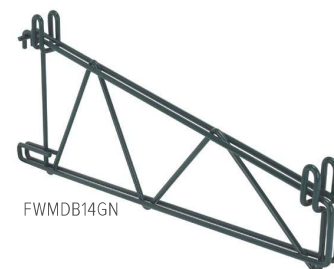

### Horizontal Mounting Brackets [Chromate or Green Epoxy]

Chromate Item #	Green Epoxy Coated Item #	Description	Inches	Centimeters	Case
FWMBKT12CH	FWMBKT12GN	12" Horizontal Bracket	12" x 0.66" x 1.75"	(30.5 x 1.7 x 4.4 cm)	4
FWMBKT18CH	FWMBKT18GN	18" Horizontal Bracket	18" x 0.66" x 1.75"	(45.7 x 1.7 x 4.4 cm)	4
FWMBKT36CH	FWMBKT36GN	36" Horizontal Bracket	36" x 0.66" x 1.75"	(91.4 x 1.7 x 4.4 cm)	4
FWMBKT48CH	FWMBKT48GN	48" Horizontal Bracket	48" x 0.66" x 1.75"	(122.0 x 1.7 x 4.4 cm)	4
FWMBKT60CH	FWMBKT60GN	60" Horizontal Bracket	60" x 0.66" x 1.75"	(152.4 x 1.7 x 4.4 cm)	4

### Vertical Brackets [Chromate or Green Epoxy]

Chromate Item #	Green Epoxy Coated Item #	Description	Inches	Centimeters	Case
-	FWMBV17GN	16" Vertical Bracket	16" x 2.375" x 1.75"	(40.6 x 6.0 x 4.4 cm)	4
FWMBV31CH	FWMBV31GN	31" Vertical Bracket	31" x 2.375" x 1.75"	(79.3 x 6.0 x 4.4 cm)	2
FWMBV41CH	FWMBV41GN	44" Vertical Bracket	44.5" x 2.375" x 1.75"	(113 x 6.0 x 4.4 cm)	2

### Single Shelf Mounts [Chromate or Green Epoxy]

Chromate Item #	Green Epoxy Coated Item #	Description	Inches	Centimeters	Case
FWMSB14CH	FWMSB14GN	Single Mount for 14" Shelf	16.5" x 9" x 1.5"	(41.9 x 22.8 x 3.1 cm)	4
FWMSB18CH	FWMSB18GN	Single Mount for 18" Shelf	20.25" x 9" x 1.5"	(51.4 x 22.8 x 3.1 cm)	4
FWMSB21CH	FWMSB21GN	Single Mount for 21" Shelf	21" x 6" x 2"	(53.0 x 15.3 x 5.1 cm)	4
-	FWMSB24GN	Single Mount for 24" Shelf	26.5" x 9" x 1.5"	(67.31 x 22.8 x 3.1 cm)	4

### Double Shelf Mounts [Chromate or Green Epoxy]

Chromate Item #	Green Epoxy Coated Item #	Description	Inches	Centimeters	Case
FWMDB14CH	FWMDB14GN	Double Mount for 14" Shelf	16.5" X 9" X 1.5"	(41.9 x 22.8 x 3.1 cm)	4
FWMDB18CH	FWMDB18GN	Double Mount for 18" Shelf	20.25" X 9" X 1.5"	(51.4x22.8x3.1 cm)	4
FWMDB21CH	FWMDB21GN	Double Mount for 21" Shelf	23.25" X 9" X 1.5"	(59.0 x 22.8 x 3.1 cm)	4
-	FWMDB24GN	Double Mount for 24" Shelf	26.5" X 9" X 1.5"	(67.31 x 22.8 x 3.1 cm)	4