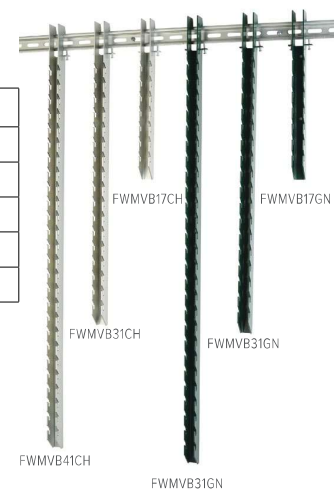

### Horizontal Mounting Brackets [Chromate or Green Epoxy]

Chromate Item #	Green Epoxy Coated Item #	Description	Inches	Centimeters	Case
FWMBKT12CH	FWMBKT12GN	12" Horizontal Bracket	12" x 0.66" x 1.75"	(30.5 x 1.7 x 4.4 cm)	4
FWMBKT18CH	FWMBKT18GN	18" Horizontal Bracket	18" x 0.66" x 1.75"	(45.7 x 1.7 x 4.4 cm)	4
FWMBKT36CH	FWMBKT36GN	36" Horizontal Bracket	36" x 0.66" x 1.75"	(91.4 x 1.7 x 4.4 cm)	4
FWMBKT48CH	FWMBKT48GN	48" Horizontal Bracket	48" x 0.66" x 1.75"	(122.0 x 1.7 x 4.4 cm)	4
FWMBKT60CH	FWMBKT60GN	60" Horizontal Bracket	60" x 0.66" x 1.75"	(152.4 x 1.7 x 4.4 cm)	4

### Vertical Brackets [Chromate or Green Epoxy]

Chromate Item #	Green Epoxy Coated Item #	Description	Inches	Centimeters	Case
-	FWMBV17GN	16" Vertical Bracket	16" x 2.375" x 1.75"	(40.6 x 6.0 x 4.4 cm)	4
FWMBV31CH	FWMBV31GN	31" Vertical Bracket	31" x 2.375" x 1.75"	(79.3 x 6.0 x 4.4 cm)	2
FWMBV41CH	FWMBV41GN	44" Vertical Bracket	44.5" x 2.375" x 1.75"	(113 x 6.0 x 4.4 cm)	2

### Single Shelf Mounts [Chromate or Green Epoxy]

Chromate Item #	Green Epoxy Coated Item #	Description	Inches	Centimeters	Case
FWMSB14CH	FWMSB14GN	Single Mount for 14" Shelf	16.5" x 9" x 1.5"	(41.9 x 22.8 x 3.1 cm)	4
FWMSB18CH	FWMSB18GN	Single Mount for 18" Shelf	20.25" x 9" x 1.5"	(51.4 x 22.8 x 3.1 cm)	4
FWMSB21CH	FWMSB21GN	Single Mount for 21" Shelf	21" x 6" x 2"	(53.0 x 15.3 x 5.1 cm)	4
-	FWMSB24GN	Single Mount for 24" Shelf	26.5" x 9" x 1.5"	(67.31 x 22.8 x 3.1 cm)	4

### Double Shelf Mounts [Chromate or Green Epoxy]

Chromate Item #	Green Epoxy Coated Item #	Description	Inches	Centimeters	Case
FWMDB14CH	FWMDB14GN	Double Mount for 14" Shelf	16.5" X 9" X 1.5"	(41.9 x 22.8 x 3.1 cm)	4
FWMDB18CH	FWMDB18GN	Double Mount for 18" Shelf	20.25" X 9" X 1.5"	(51.4x22.8x3.1 cm)	4
FWMDB21CH	FWMDB21GN	Double Mount for 21" Shelf	23.25" X 9" X 1.5"	(59.0 x 22.8 x 3.1 cm)	4
-	FWMDB24GN	Double Mount for 24" Shelf	26.5" X 9" X 1.5"	(67.31 x 22.8 x 3.1 cm)	4