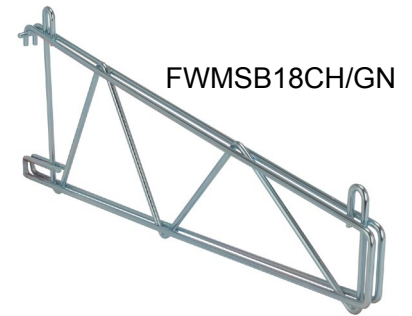

EZ-WALL Storage Solutions

[Brackets and Baskets]

Horizontal Mounting Brackets [Chromate or Green Epoxy]

Chromate Item #	Green Epoxy Coated Item #	Description	Inches	Centimeters	Case
FWMBKT12CH	FWMBKT12GN	12" Horizontal Bracket	12" x 0.66" x 1.75"	(30.5 x 1.7 x 4.4 cm)	4
FWMBKT18CH	FWMBKT18GN	18" Horizontal Bracket	18" x 0.66" x 1.75"	(45.7 x 1.7 x 4.4 cm)	4
FWMBKT36CH	FWMBKT36GN	36" Horizontal Bracket	36" x 0.66" x 1.75"	(91.4 x 1.7 x 4.4 cm)	4
FWMBKT48CH	FWMBKT48GN	48" Horizontal Bracket	48" x 0.66" x 1.75"	(122.0 x 1.7 x 4.4 cm)	4
FWMBKT60CH	FWMBKT60GN	60" Horizontal Bracket	60" x 0.66" x 1.75"	(152.4 x 1.7 x 4.4 cm)	4

Vertical Brackets [Chromate or Green Epoxy]

Chromate Item #	Green Epoxy Coated Item #	Description	Inches	Centimeters	Case
-	FWMVB17GN	16" Vertical Bracket	16" x 2.375" x 1.75"	(40.6 x 6.0 x 4.4 cm)	4
FWMVB31CH	FWMVB31GN	31" Vertical Bracket	31" x 2.375" x 1.75"	(79.3 x 6.0 x 4.4 cm)	2
FWMVB41CH	FWMVB41GN	44" Vertical Bracket	44.5" x 2.375" x 1.75"	(113 x 6.0 x 4.4 cm)	2

Single Shelf Mounts [Chromate or Green Epoxy]

Chromate Item #	Green Epoxy Coated Item #	Description	Inches	Centimeters	Case
FWMSB14CH	FWMSB14GN	Single Mount for 14" Shelf	16.5" x 9" x 1.5"	(41.9 x 22.8 x 3.1 cm)	4
FWMSB18CH	FWMSB18GN	Single Mount for 18" Shelf	20.25" x 9" x 1.5"	(51.4 x 22.8 x 3.1 cm)	4
FWMSB21CH	FWMSB21GN	Single Mount for 21" Shelf	21" x 6" x 2"	(53.0 x 15.3 x 5.1 cm)	4
-	FWMSB24GN	Single Mount for 24" Shelf	26.5" x 9" x 1.5"	(67.31 x 22.8 x 3.1 cm)	4

Double Shelf Mounts [Chromate or Green Epoxy]

Chromate Item #	Green Epoxy Coated Item #	Description	Inches	Centimeters	Case
FWMDB14CH	FWMDB14GN	Double Mount for 14" Shelf	16.5" X 9" X 1.5"	(41.9 x 22.8 x 3.1 cm)	4
FWMDB18CH	FWMDB18GN	Double Mount for 18" Shelf	20.25" X 9" X 1.5"	(51.4x22.8x3.1 cm)	4
FWMDB21CH	FWMDB21GN	Double Mount for 21" Shelf	23.25" X 9" X 1.5"	(59.0 x 22.8 x 3.1 cm)	4
-	FWMDB24GN	Double Mount for 24" Shelf	26.5" X 9" X 1.5"	(67.31 x 22.8 x 3.1 cm)	4