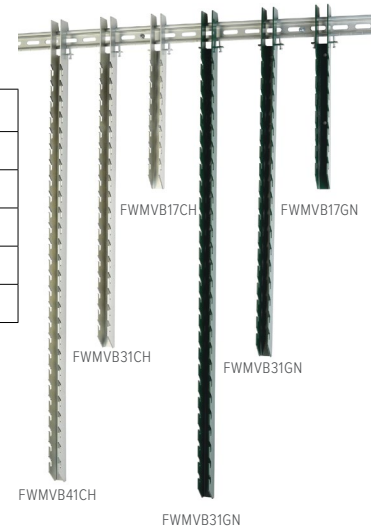

EZ-WALL Storage Solutions

[Brackets and Baskets]

Horizontal Mounting Brackets [Chromate or Green Epoxy]

Chromate Item #	Green Epoxy Coated Item #	Description	Inches	Centimeters	Case
FWMBKT12CH	FWMBKT12GN	12" Horizontal Bracket	12" x 0.66" x 1.75"	(30.5 x 1.7 x 4.4 cm)	4
FWMBKT18CH	FWMBKT18GN	18" Horizontal Bracket	18" x 0.66" x 1.75"	(45.7 x 1.7 x 4.4 cm)	4
FWMBKT36CH	FWMBKT36GN	36" Horizontal Bracket	36" x 0.66" x 1.75"	(91.4 x 1.7 x 4.4 cm)	4
FWMBKT48CH	FWMBKT48GN	48" Horizontal Bracket	48" x 0.66" x 1.75"	(122.0 x 1.7 x 4.4 cm)	4
FWMBKT60CH	FWMBKT60GN	60" Horizontal Bracket	60" x 0.66" x 1.75"	(152.4 x 1.7 x 4.4 cm)	4

Vertical Brackets [Chromate or Green Epoxy]

Chromate Item #	Green Epoxy Coated Item #	Description	Inches	Centimeters	Case
-	FWMVB17GN	16" Vertical Bracket	16" x 2.375" x 1.75"	(40.6 x 6.0 x 4.4 cm)	4
FWMVB31CH	FWMVB31GN	31" Vertical Bracket	31" x 2.375" x 1.75"	(79.3 x 6.0 x 4.4 cm)	2
FWMVB41CH	FWMVB41GN	44" Vertical Bracket	44.5" x 2.375" x 1.75"	(113 x 6.0 x 4.4 cm)	2

Single Shelf Mounts [Chromate or Green Epoxy]

Chromate Item #	Green Epoxy Coated Item #	Description	Inches	Centimeters	Case
FWMSB14CH	FWMSB14GN	Single Mount for 14" Shelf	16.5" x 9" x 1.5"	(41.9 x 22.8 x 3.1 cm)	4
FWMSB18CH	FWMSB18GN	Single Mount for 18" Shelf	20.25" x 9" x 1.5"	(51.4 x 22.8 x 3.1 cm)	4
FWMSB21CH	FWMSB21GN	Single Mount for 21" Shelf	21" x 6" x 2"	(53.0 x 15.3 x 5.1 cm)	4
-	FWMSB24GN	Single Mount for 24" Shelf	26.5" x 9" x 1.5"	(67.31 x 22.8 x 3.1 cm)	4

Double Shelf Mounts [Chromate or Green Epoxy]

Chromate Item #	Green Epoxy Coated Item #	Description	Inches	Centimeters	Case
FWMDB14CH	FWMDB14GN	Double Mount for 14" Shelf	16.5" X 9" X 1.5"	(41.9 x 22.8 x 3.1 cm)	4
FWMDB18CH	FWMDB18GN	Double Mount for 18" Shelf	20.25" X 9" X 1.5"	(51.4x22.8x3.1 cm)	4
FWMDB21CH	FWMDB21GN	Double Mount for 21" Shelf	23.25" X 9" X 1.5"	(59.0 x 22.8 x 3.1 cm)	4
-	FWMDB24GN	Double Mount for 24" Shelf	26.5" X 9" X 1.5"	(67.31 x 22.8 x 3.1 cm)	4