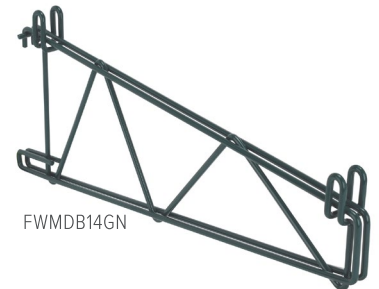

EZ-WALL Storage Solutions

[Brackets and Baskets]

Horizontal Mounting Brackets [Chromate or Green Epoxy]

Chromate Item #	Green Epoxy Coated Item #	Description	Inches	Centimeters	Case
FWMBKT12CH	FWMBKT12GN	12" Horizontal Bracket	12" x 0.66" x 1.75"	(30.5 x 1.7 x 4.4 cm)	4
FWMBKT18CH	FWMBKT18GN	18" Horizontal Bracket	18" x 0.66" x 1.75"	(45.7 x 1.7 x 4.4 cm)	4
FWMBKT36CH	FWMBKT36GN	36" Horizontal Bracket	36" x 0.66" x 1.75"	(91.4 x 1.7 x 4.4 cm)	4
FWMBKT48CH	FWMBKT48GN	48" Horizontal Bracket	48" x 0.66" x 1.75"	(122.0 x 1.7 x 4.4 cm)	4
FWMBKT60CH	FWMBKT60GN	60" Horizontal Bracket	60" x 0.66" x 1.75"	(152.4 x 1.7 x 4.4 cm)	4

Vertical Brackets [Chromate or Green Epoxy]

Chromate Item #	Green Epoxy Coated Item #	Description	Inches	Centimeters	Case
-	FWMVB17GN	16" Vertical Bracket	16" x 2.375" x 1.75"	(40.6 x 6.0 x 4.4 cm)	4
FWMVB31CH	FWMVB31GN	31" Vertical Bracket	31" x 2.375" x 1.75"	(79.3 x 6.0 x 4.4 cm)	2
FWMVB41CH	FWMVB41GN	44" Vertical Bracket	44.5" x 2.375" x 1.75"	(113 x 6.0 x 4.4 cm)	2

Single Shelf Mounts [Chromate or Green Epoxy]

Chromate Item #	Green Epoxy Coated Item #	Description	Inches	Centimeters	Case
FWMSB14CH	FWMSB14GN	Single Mount for 14" Shelf	16.5" x 9" x 1.5"	(41.9 x 22.8 x 3.1 cm)	4
FWMSB18CH	FWMSB18GN	Single Mount for 18" Shelf	20.25" x 9" x 1.5"	(51.4 x 22.8 x 3.1 cm)	4
FWMSB21CH	FWMSB21GN	Single Mount for 21" Shelf	21" x 6" x 2"	(53.0 x 15.3 x 5.1 cm)	4
-	FWMSB24GN	Single Mount for 24" Shelf	26.5" x 9" x 1.5"	(67.31 x 22.8 x 3.1 cm)	4

Double Shelf Mounts [Chromate or Green Epoxy]

Chromate Item #	Green Epoxy Coated Item #	Description	Inches	Centimeters	Case
FWMDB14CH	FWMDB14GN	Double Mount for 14" Shelf	16.5" X 9" X 1.5"	(41.9 x 22.8 x 3.1 cm)	4
FWMDB18CH	FWMDB18GN	Double Mount for 18" Shelf	20.25" X 9" X 1.5"	(51.4x22.8x3.1 cm)	4
FWMDB21CH	FWMDB21GN	Double Mount for 21" Shelf	23.25" X 9" X 1.5"	(59.0 x 22.8 x 3.1 cm)	4
-	FWMDB24GN	Double Mount for 24" Shelf	26.5" X 9" X 1.5"	(67.31 x 22.8 x 3.1 cm)	4