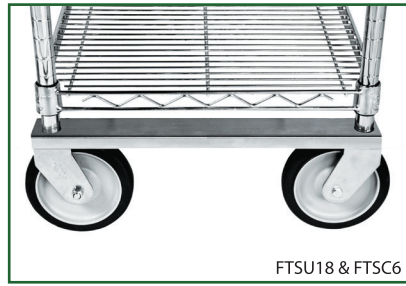

HDS-PLUS™ High Density System

Easy to Order. Simple to Install.

There are hundreds of different configurations of to make any foodservice operation infinitely more efficient. Select shelves and posts* in stainless steel (solid or wire), green epoxy, fps-plus (solid or vented) or chromate finish.

* post sizes are limited to 80" for stationary and 74" for mobile. (stainless steel posts are available in 74" for mobile units only)

HDS-PLUS™ Components

High Density Storage System uses high quality Focus Foodservice shelving and posts.

Guide blocks are made from high density polyethylene designed specifically to fit in Focus posts.

Track sets consist of mirror-finish 304 stainless steel tubes- which fit precisely through guide blocks, track joiners - securely connect tubes, and end caps seal exposed tube ends.

Caster channels are made from 304 stainless steel. 6" Polyurethane stem casters feature heavy duty stainless axles. Weight capacity per caster is 400 lbs (182 kg).

Triangular security feet add additional stability to the stationary units.