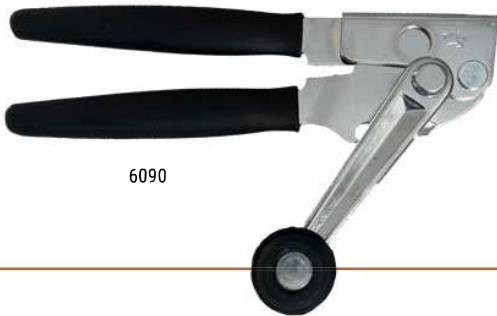

CAN & JAR OPENERS

ONEIDA
BY 1880 HOSPITALITY

Our **BEST SELLING 6090 Easy Crank Can Opener** makes opening cans effortless. The longer handles provide greater leverage and are padded with stylish black grips for comfort.

For even easier opening, check out the **6080 Extra Easy Can Opener**. It has all the benefits of the 6090 and features a pivoting crank handle for simple storage and ergonomic use!

Item #	Description	Dimensions	Case Pack
107	COMPACT CAN OPENER ASST	6 1/2" x 1 3/4" x 1"	6
107BK	COMPACT CAN OPENER BLACK	6 1/2" x 1 3/4" x 1"	6
107RD	COMPACT CAN OPENER RED	6 1/2" x 1 3/4" x 1"	6
107WH	COMPACT CAN OPENER WHITE	6 1/2" x 1 3/4" x 1"	6
407	PORTABLE CAN OPENER ASSORTED COLORS	8 1/2" x 4" x 2"	6
407BK	PORTABLE CAN OPENER BLACK	8 1/2" x 4" x 2"	6
407BL	PORTABLE CAN OPENER BLUE	8 1/2" x 4" x 2"	6
407RD	PORTABLE CAN OPENER RED	8 1/2" x 4" x 2"	6
407WH	PORTABLE CAN OPENER WHITE	8 1/2" x 4" x 2"	6
1507	ERGO SILICONE CAN OPENER RED	9" x 4 1/2" x 2"	6
6080	EXTRA EASY CAN OPENER	10 1/2" x 4 1/2" x 4"	6
6090	CRANK TURN HANDLE CAN OPENER	10 1/2" x 4 1/2" x 4"	6
609WH	WALL CAN OPENER MAGNETIC WHITE	8 7/8" x 4 7/8" x 3"	6
709BK	COMFORT GRIP CAN OPENER BLACK	8 1/2" x 4" x 1"	6
711BK	COMFORT GRIP JAR OPENER BLACK	8 7/8" L x 3 7/8" W x 7/8" H	6

UPDATE
INTERNATIONAL™
BY 1880 HOSPITALITY

Item #	Description	Dimensions	Case Pack
EGU-11	PRO-GRIP HAND CAN OPENER 8 1/4 SS	8 1/4"	12
COTM-1	CAN OPENER TABLE MOUNT, CAST IRON	14"	1

COTM-1 Table Mount Can Opener

- Nickel-plated cast iron with steel base plate
- Opens all cans including #10 size

EGU-11 Pro-Grip Can Opener

- Hand can opener with non-slip soft grip
- Dishwasher safe, durable construction