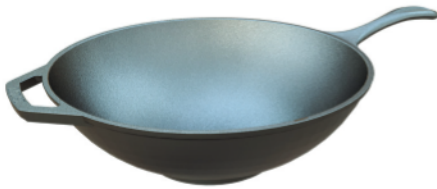

(USD)

list price ea.

	weight	length	width	height	cubic feet	UPC	
LCDRG Chef Collection Seasoned Cast Iron Reversible Grill/Griddle							
each	10.56 LB	19.5 L	10 W	0.75 H	0.085 FT ³	075536-34506-2	
case	21.88 LB	20.81 L	10.63 W	2.25 H	0.288 FT ³	7-00-75536-34516-0	2 PACK
 Raised handles for improved grip, lift, rotation, and control.							

	weight	length	width	height	cubic feet	UPC	
LC12EP Chef Collection 12 Inch Seasoned Cast Iron Everyday Pan							
each	9.48 LB	13.4 L	13 W	4.1 H	0.362 FT ³	075536-39378-0	
case	9.75 LB	14.6 L	13.6 W	4.6 H	0.882 FT ³	1-00-75536-39378-7	1 PACK
 With tempered glass lid *. Lid is oven safe up to 400° F and dishwasher safe.							

	weight	length	width	height	cubic feet	UPC	
LC12W Chef Collection 12.5 Inch Seasoned Cast Iron Wok							
each	TBD LB	TBD L	TBD W	TBD H	TBD FT ³	075536-39529-6	
case	TBD LB	TBD L	TBD W	TBD H	TBD FT ³	1-00-75536-39529-3	1 PACK
 The flat bottom is ideal for all cooking surfaces, including induction. Ergonomic handles crafted for great control and easy lift. Available 3/1/22.							

	weight	length	width	height	cubic feet	UPC	
LC6DD Chef Collection 6 Quart Seasoned Cast Iron Double Dutch Oven							
each	15.75 LB	12 L	12 W	6.6 H	0.55 FT ³	075536-34512-3	
case	16.02 LB	13.5 L	12.8 W	6.9 H	0.690 FT ³	1-00-75536-34512-0	1 PACK
 Cover converts to a grill pan.							