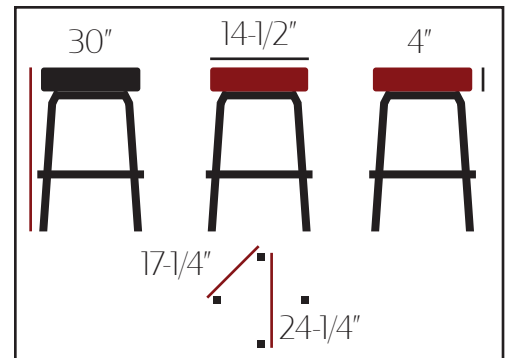

STANDARD BUTTON TOP BARSTOOL WITH GLOSS BLACK SQUARE SWIVEL FRAME:
SL2135

Black
SL2135-BLK

Buckskin
SL2135-BUC

Wine
SL2135-WINE

Red
SL2135-RED

Espresso
SL2135-ESP

- Gloss black square frame with chrome rung
- Heavy-duty flat swivel attached to frame
- Non-marring poly glides
- Quality fabric backed commercial grade vinyl
- Available vinyl colors: Black, Buckskin, Wine, Red & Espresso
- Button top seat ships unattached - simple seat attachment is required
- Barstool weight: 20 lbs.
- F.O.B. Iowa, North Carolina & California (Buckskin not in CA)