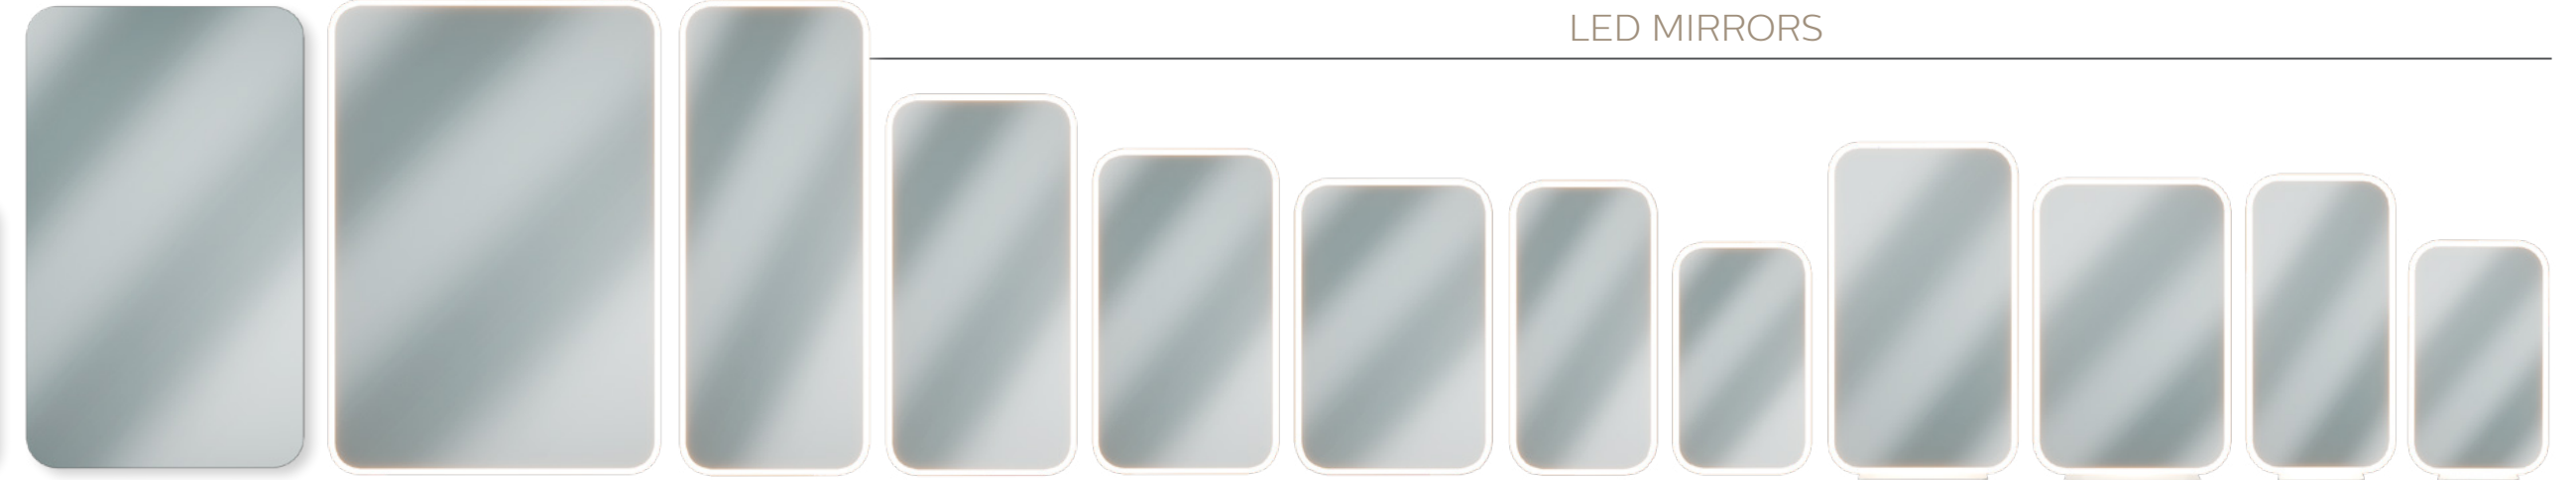

FRAME MIRRORS

7B1-0018300 18"x30"
7B1-0018360 18"x36"
7B1-0024360 24"x36"
7B1-2018300 18"x30" w/ shelf
7B1-2018360 18"x36" w/ shelf
7B1-2024360 24"x36" w/ shelf

FRAMELESS MIRRORS

7B1-1024360 24"x36"
7B1-1030360 30"x36"
7B1-3024360 24"x36" w/ shelf
7B1-3030360 30"x36" w/ shelf
7B1-1036600 36"x60"
7B1-5042600 42"x60"
7B1-5024600* 24"x60"
7B1-5024480 24"x48"
7B1-5024420 24"x42"
7B1-5024360* 24"x36"

LED MIRRORS

7B1-5018360 18"x36"
7B1-5018300* 18"x30"
7B1-7024420 24"x42" w/ shelf
7B1-7024360 24"x36" w/ shelf
7B1-7018360 18"x36" w/ shelf
7B1-7018300 18"x30" w/ shelf

* CCT = Correlated Color Temperature option available (-60)