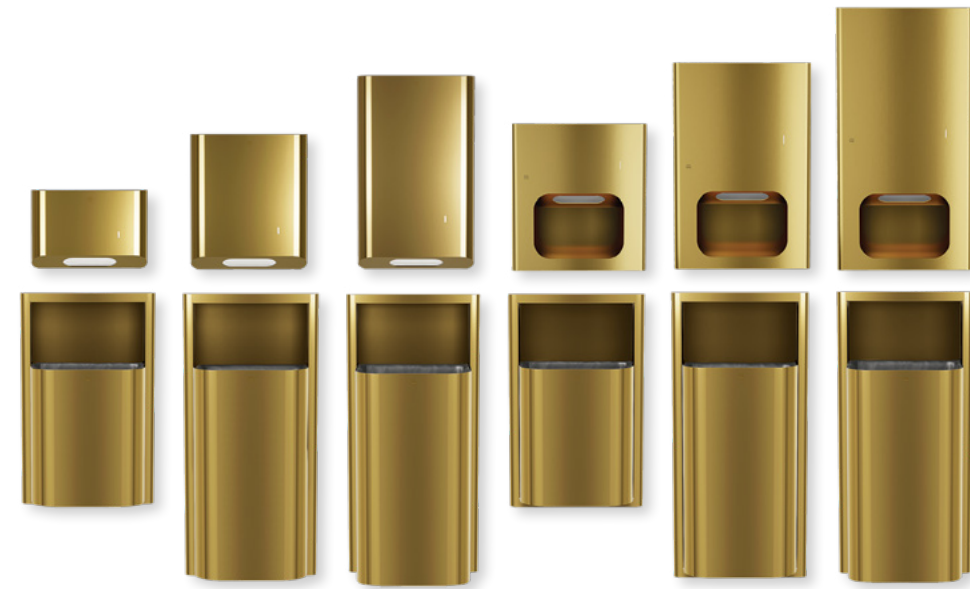

TOWEL DISPENSERS

- 3B1-103400 Semi-recessed, small capacity
- 3B1-100000 Semi-recessed, medium capacity
- 3B1-103600 Semi-recessed, large capacity

- 3B1-003400 Recessed, small capacity
- 3B1-000000 Recessed, medium capacity
- 3B1-003600 Recessed, large capacity