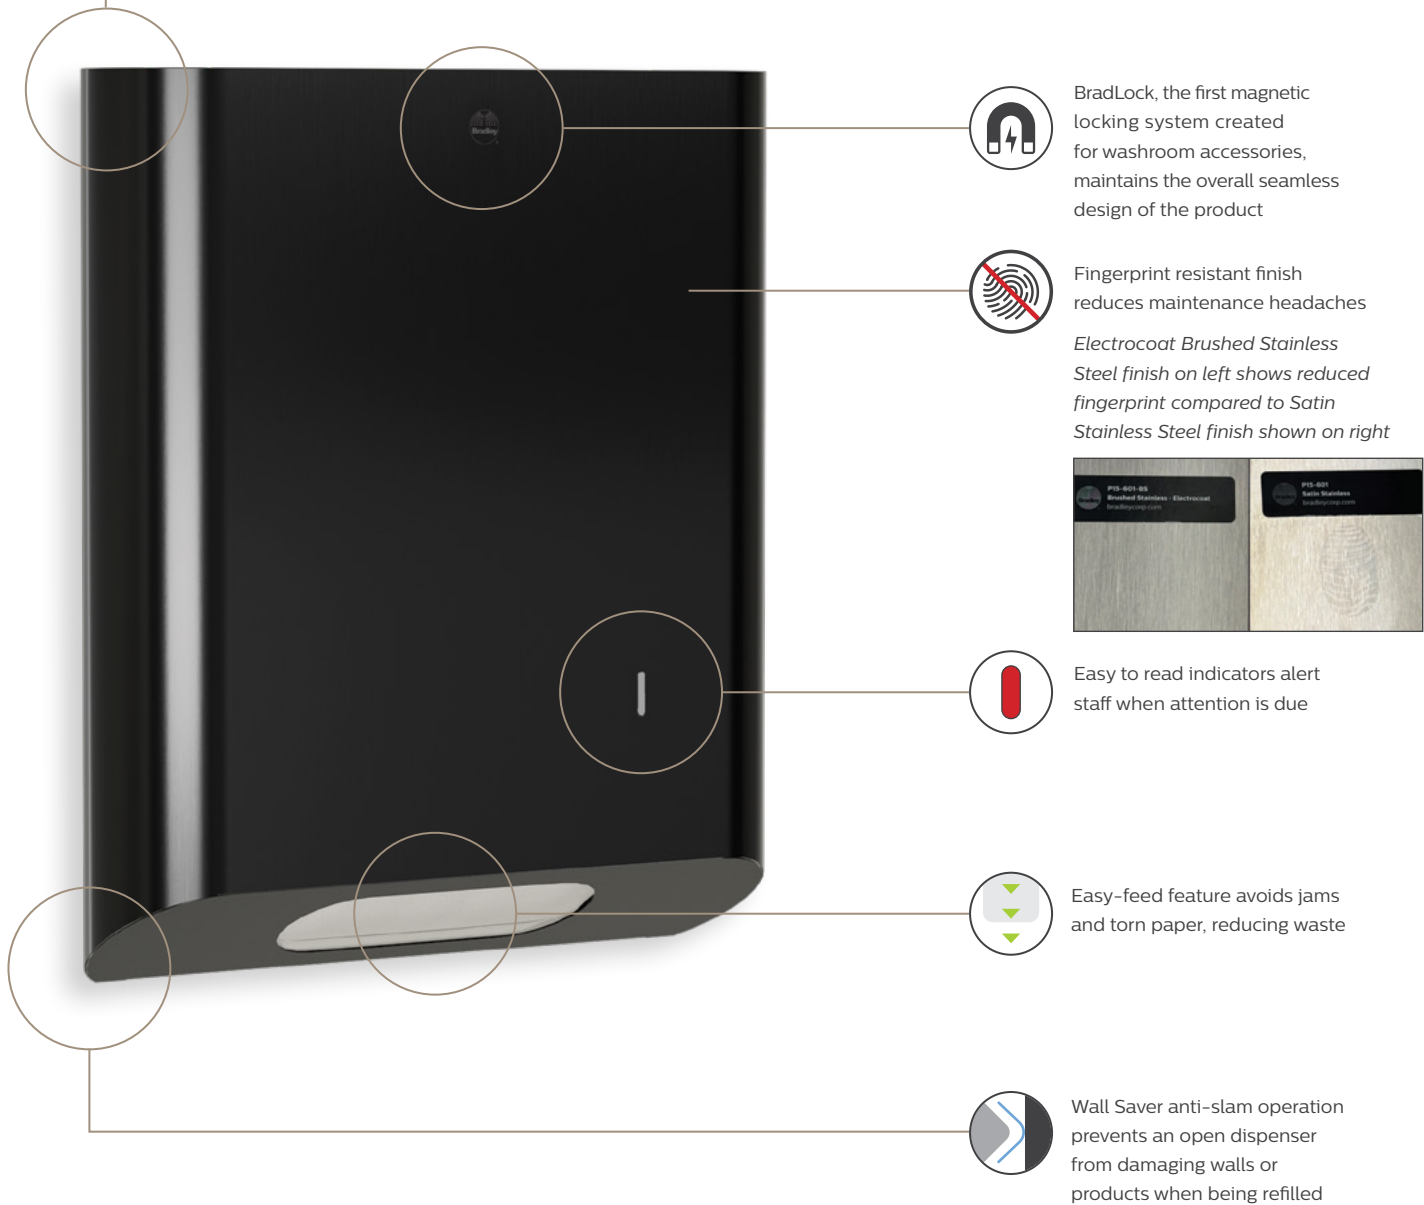

THE ELVARI™ COLLECTION DESIGN HIGHLIGHTS

The Elvari Collection transcends ordinary commercial washroom design, offering the most elegant array of sophisticated accessories available. Featuring modern finishes with innovative fingerprint-resistance technology, Elvari elevates your washroom design to unprecedented heights.

The Elvari collection is available in five popular finishes using an exclusive, proprietary electrocoat color process. Unlike powder coating, color is applied to the entire stainless steel part using a submersion process with electrically charged particles — resulting in a durable consistent color across all surfaces while allowing the grain of the stainless steel to show through. And the best part is... the finishes are fingerprint resistant! A game changer for keeping the restroom clean and easy to maintain.

Electrocoat finish Brushed Black, Bronze, Brass, Nickel and Stainless Steel | Satin Stainless Steel

elvari

Elvari Commercial Washroom Collection

A WATTS Brand

Commercial Washrooms. Brought to Life.
HANDWASHING & DRYING | ACCESSORIES | PARTITIONS | LOCKERS

bradleycorp.com
800.BRADLEY | 262.251.6000
W142 N9101 Fountain Boulevard
Menomonee Falls, WI USA 53051

4358-500-1225

Commercial Washroom Accessories. Brought to Life.

A WATTS Brand