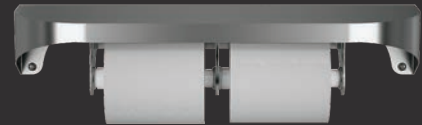

TOILET PAPER DISPENSERS

Elvari Toilet Paper Dispensers seamlessly integrate with the full line for an elevated restroom look.

These dual roll dispensers feature the unique BradLock magnetic locking system for a smooth front surface. Concealed top roll automatically drops when the bottom roll is depleted. Wall Saver anti-slam operation eliminates dents and scratches when refilling the dispensers.

5B2-113600
Surface-mounted, jumbo roll

5B2-000000
Recessed, dual roll

5B2-110000
Surface-mounted,
dual roll

5B2-110089
Surface-mounted,
Shelf with dual roll

NAPKIN DISPOSALS

The Elvari Napkin/Tampon Disposals enhance user comfort in the restroom with high quality, stainless steel models. Choose between recessed or surface mount — both feature a unique red level indicator that shows when the disposal has been opened and needs attention. **Designed to enhance hygiene while providing a stylish solution, Elvari disposal units offer convenience and efficiency.**

4B2-000000
Recessed

4B2-110000
Surface-mounted