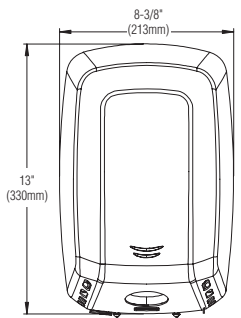

2901-2873

Surface-mounted. One-piece steel cover with white epoxy finish. 12-15 second dry time. Universal voltage. Adjustable speed. Quieter operation than other dryers on the market.

Overall dimensions: 8.4" W x 13" H x 6.6875" D (213 x 330 x 170 mm)

2901-2874

Surface-mounted. Stainless steel cover with satin finish.

2902-280000

Aerix adjustable speed dryer with 0.1875" (5 mm) thick porcelain cast iron cover, white. Adjustable speed hand dryer. "No-Touch" sensor operation. 12-15 second drying time. Universal voltage. Vandal-resistant. Surface-mounted Mounting holes match those of most popular models.

Overall dimensions: 11.375" W x 10.6" H x 4" D (289 x 269 x 102 mm)

2902-287300

0.0625" (2 mm) thick white enamel coated steel cover.

2902-287400

0.0625" (2 mm) thick stainless steel cover with satin finish.

2903-280000

Infrared sensor activation. Cast iron cover, white. 29 second drying time. Surface-mounted Mounting holes match those of most popular models.

Overall dimensions: 11.125" W x 10" H x 8.25" D (283 x 254 x 210 mm)