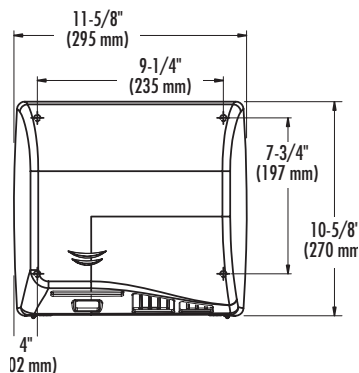

2901-2873

Surface-mounted. One-piece steel cover with white epoxy finish. 12-15 second dry time. Universal voltage. Adjustable speed. Quieter operation than other dryers on the market.

Overall dimensions: 8.4" W x 13" H x 6.6875" D (213 x 330 x 170 mm)

2901-2874

Surface-mounted. Stainless steel cover with satin finish.

2902-280000

Aerix adjustable speed dryer with 0.1875" (5 mm) thick porcelain cast iron cover, white. Adjustable speed hand dryer. "No-Touch" sensor operation. 12-15 second drying time. Universal voltage. Vandal-resistant. Surface-mounted Mounting holes match those of most popular models.

Overall dimensions: 11.375" W x 10.6" H x 4" D (289 x 269 x 102 mm)

2902-287300

0.0625" (2 mm) thick white enamel coated steel cover.

2902-287400

0.0625" (2 mm) thick stainless steel cover with satin finish.

2903-280000

Infrared sensor activation. Cast iron cover, white. 29 second drying time. Surface-mounted Mounting holes match those of most popular models.

Overall dimensions: 11.125" W x 10" H x 8.25" D (283 x 254 x 210 mm)