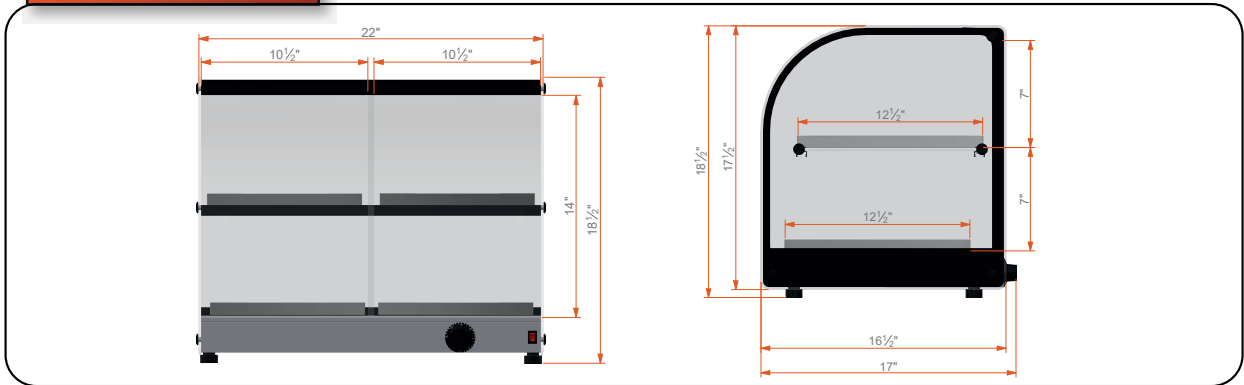

DIMENSIONS - FWDC2-43-8P

DIMENSIONS - FWDC2-43-8P

DIMENSIONS - FWDC2-43-8P

PLUG
NEMA 5-15P

CALIFORNIA RESIDENTS ONLY - WARNING:
Cancer and Reproductive Harm - www.P65Warnings.ca.gov

MADE IN BRAZIL

WARRANTY 01 YEAR PARTS AND LABOR VALID IN THE CONTINENTAL UNITED STATES.

Item	Voltage	Power Rating	Dimensions (W x D x H)	Weight (Net x Ship)	Tray Dimensions	#of Shelves x #of Trays	Max. Temperature*	Max. Inner Temperature*
FWDC2-22-4P	127 V	506W	22.44" x 17.72" x 19.69"	39.60 lb x 44 lb	10" x 12" x 3/4"	2 / 4	248 F	180 F
FWDC2-33-6P	127 V	509W	33.07" x 17.72" x 19.69"	50.60 lb x 57.20 lb	10" x 12" x 3/4"	2 / 6	248 F	180 F
FWDC2-43-8P	127 V	762W	43.31" x 17.72" x 19.69"	66 lb x 72.60 lb	10" x 12" x 3/4"	2 / 8	248 F	180 F