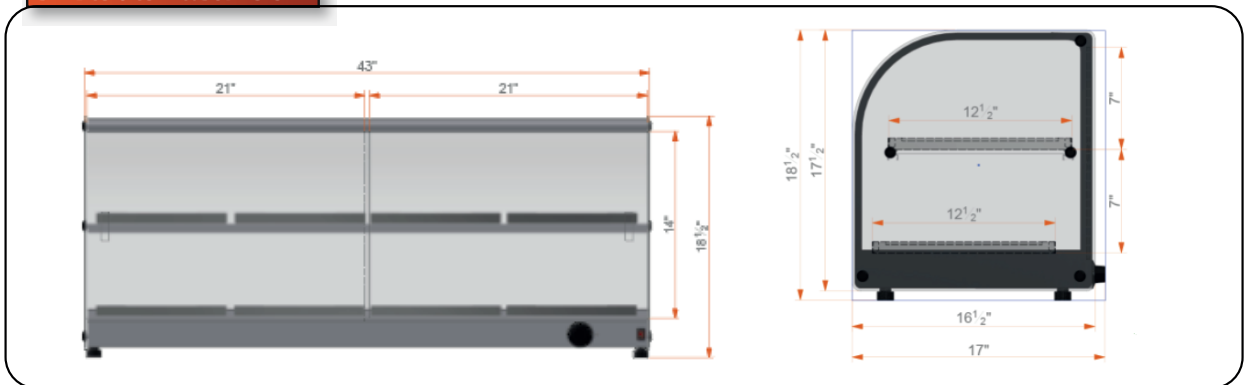

DIMENSIONS - FWDC2-43-8P

DIMENSIONS - FWDC2-43-8P

DIMENSIONS - FWDC2-43-8P

PLUG
NEMA 5-15P

CALIFORNIA RESIDENTS ONLY - WARNING:
Cancer and Reproductive Harm - www.P65Warnings.ca.gov

MADE IN BRAZIL

WARRANTY 01 YEAR PARTS AND LABOR VALID IN THE CONTINENTAL UNITED STATES.

Item	Voltage	Power Rating	Dimensions (W x D x H)	Weight (Net x Ship)	Tray Dimensions	#of Shelves x #of Trays	Max. Temperature*	Max. Inner Temperature*
FWDC2-22-4P	127 V	506W	22.44" x 17.72" x 19.69"	39.60 lb x 44 lb	10" x 12" x 3/4"	2 / 4	248 F	180 F
FWDC2-33-6P	127 V	509W	33.07" x 17.72" x 19.69"	50.60 lb x 57.20 lb	10" x 12" x 3/4"	2 / 6	248 F	180 F
FWDC2-43-8P	127 V	762W	43.31" x 17.72" x 19.69"	66 lb x 72.60 lb	10" x 12" x 3/4"	2 / 8	248 F	180 F