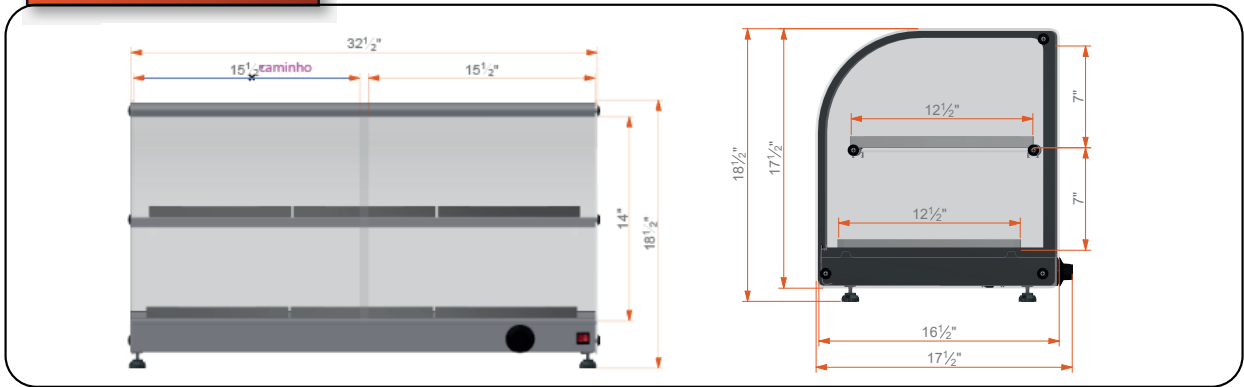

DIMENSIONS - FWDC2-43-8P

DIMENSIONS - FWDC2-43-8P

DIMENSIONS - FWDC2-43-8P

PLUG
NEMA 5-15P

CALIFORNIA RESIDENTS ONLY - WARNING:
Cancer and Reproductive Harm - www.P65Warnings.ca.gov

MADE IN BRAZIL

WARRANTY 01 YEAR PARTS AND LABOR VALID IN THE CONTINENTAL UNITED STATES.

Item	Voltage	Power Rating	Dimensions (W x D x H)	Weight (Net x Ship)	Tray Dimensions	#of Shelves x #of Trays	Max. Temperature*	Max. Inner Temperature*
FWDC2-22-4P	127 V	506W	22.44" x 17.72" x 19.69"	39.60 lb x 44 lb	10" x 12" x 3/4"	2 / 4	248 F	180 F
FWDC2-33-6P	127 V	509W	33.07" x 17.72" x 19.69"	50.60 lb x 57.20 lb	10" x 12" x 3/4"	2 / 6	248 F	180 F
FWDC2-43-8P	127 V	762W	43.31" x 17.72" x 19.69"	66 lb x 72.60 lb	10" x 12" x 3/4"	2 / 8	248 F	180 F