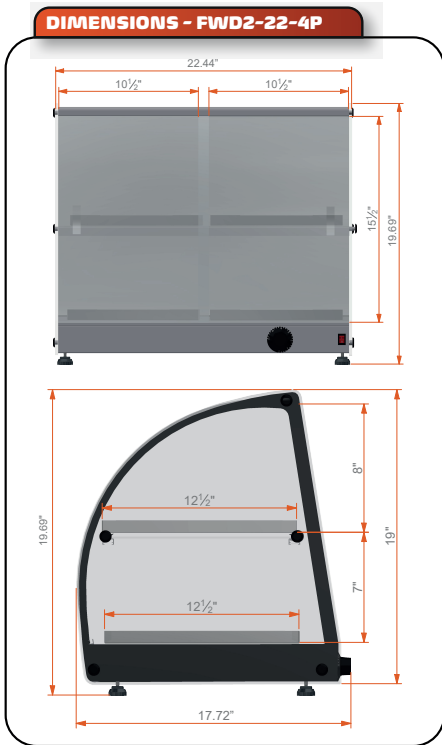

## HOT FOOD DISPLAYS

FWD2-22-4P | FWD2-33-6P | FWD2-43-8P

**WARRANTY 01 YEAR PARTS AND LABOR VALID IN THE CONTINENTAL UNITED STATES.**

Item	Voltage	Power Rating	Dimensions (W x D x H)	Weight (Net x Ship)	Tray Dimensions	#of Shelves x #of Trays	Max. Temperature*	Max. Inner Temperature*
FWD2-22-P	127 V	506W	22.44" x 17.72" x 19.69"	35.2 lb x 39.6 lb	10" x 12" x 3/4"	2 / 4	248 F	180 F
FWD2-33-6P	127 V	509W	33.07" x 17.72" x 19.69"	50.6 lb x 57.2 lb	10" x 12" x 3/4"	2 / 6	248 F	180 F
FWD2-43-8P	127 V	762W	43.31" x 17.72" x 19.69"	63.8 lb x 68.2 lb	10" x 12" x 3/4"	2 / 8	248 F	180 F