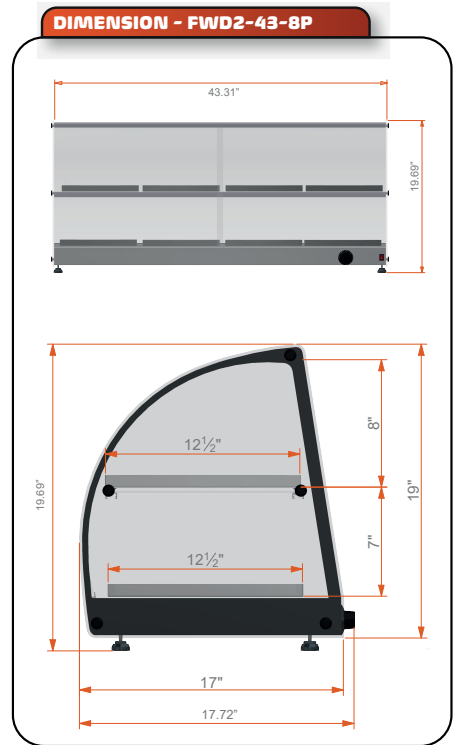

## HOT FOOD DISPLAYS

FWD2-22-4P | FWD2-33-6P | FWD2-43-8P

**WARRANTY 01 YEAR PARTS AND LABOR VALID IN THE CONTINENTAL UNITED STATES.**

Item	Voltage	Power Rating	Dimensions (W x D x H)	Weight (Net x Ship)	Tray Dimensions	#of Shelves x #of Trays	Max. Temperature*	Max. Inner Temperature*
FWD2-22-P	127 V	506W	22.44" x 17.72" x 19.69"	35.2 lb x 39.6 lb	10" x 12" x 3/4"	2 / 4	248 F	180 F
FWD2-33-6P	127 V	509W	33.07" x 17.72" x 19.69"	50.6 lb x 57.2 lb	10" x 12" x 3/4"	2 / 6	248 F	180 F
FWD2-43-8P	127 V	762W	43.31" x 17.72" x 19.69"	63.8 lb x 68.2 lb	10" x 12" x 3/4"	2 / 8	248 F	180 F