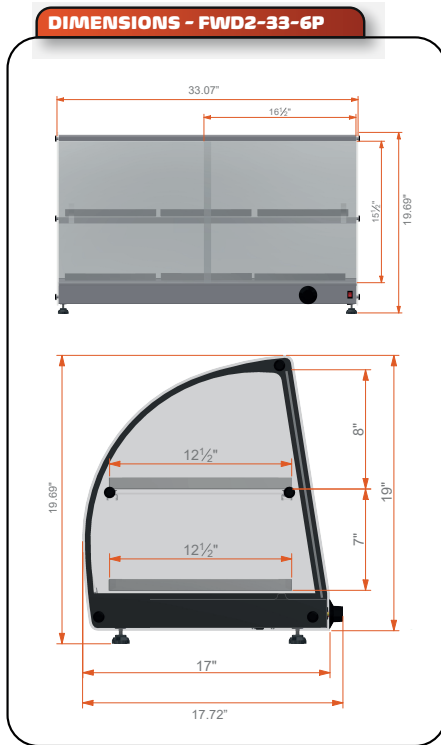

## HOT FOOD DISPLAYS

FWD2-22-4P | FWD2-33-6P | FWD2-43-8P

**WARRANTY 01 YEAR PARTS AND LABOR VALID IN THE CONTINENTAL UNITED STATES.**

Item	Voltage	Power Rating	Dimensions (W x D x H)	Weight (Net x Ship)	Tray Dimensions	#of Shelves x #of Trays	Max. Temperature*	Max. Inner Temperature*
FWD2-22-P	127 V	506W	22.44" x 17.72" x 19.69"	35.2 lb x 39.6 lb	10" x 12" x 3/4"	2 / 4	248 F	180 F
FWD2-33-6P	127 V	509W	33.07" x 17.72" x 19.69"	50.6 lb x 57.2 lb	10" x 12" x 3/4"	2 / 6	248 F	180 F
FWD2-43-8P	127 V	762W	43.31" x 17.72" x 19.69"	63.8 lb x 68.2 lb	10" x 12" x 3/4"	2 / 8	248 F	180 F