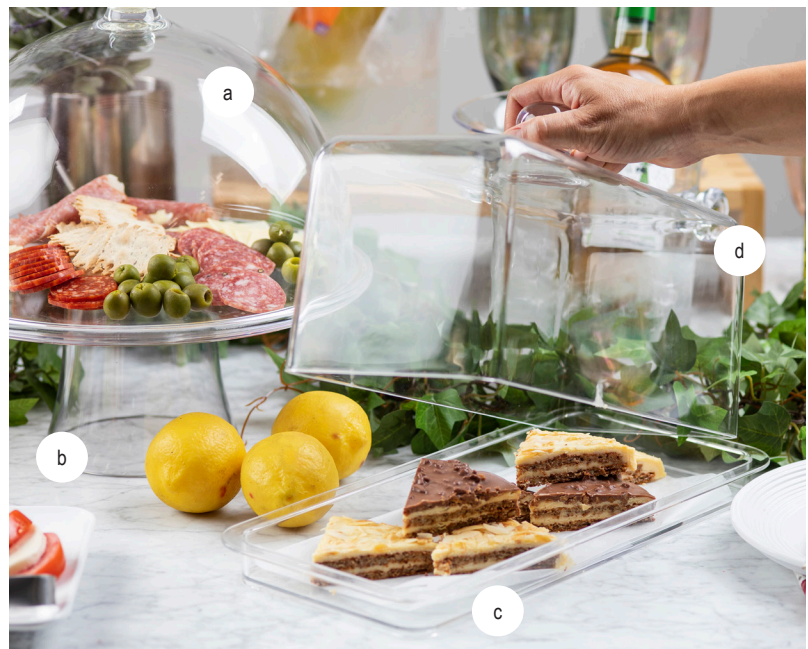

PLASTIC CAKE DOMES, STANDS, & PLATES

Add style to your serving presentation with these durable and clear pieces, allowing you to showcase your appetizers, desserts, baked goods, and more with ease.

- Made from BPA free SAN plastic
- Round and rectangular options available
- Easy to clean, dishwasher safe

ACACIA COLLECTION™ CAKE PLATES, STANDS & DOMES

Upgrade your buffet or serving presentation with these cake plates, stands and cake dome that fit perfectly into our Acacia Collection™. Natural Acacia wood provides warm, earthy texture. Perfect for dressing up your buffet or serving meat and cheese boards, appetizers, and desserts.

- Acacia wood
- Cake dome made from acrylic with an acacia wood knob
- Do not submerge in water. Wipe clean with a damp cloth and dry immediately

Acacia Collection™
Dome with wood knob

11443

Acacia Collection™
Round Cake Stand