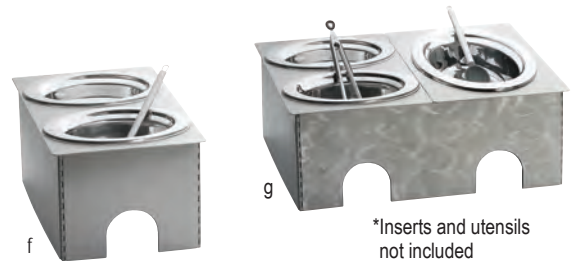

Clip-on spoon rest for seamless serving, keeping your buffet more sanitary

Slow closing lid with hinge design

Intuitive integrated lip to assist in manually removing steam pans

Steam Pan Lifter protects operator from steam burns, making food rotation easier

Integrated induction base for use with Induction-Ready Chafers only

ELECTRIC INDUCTION COOKTOPS

Induction cooktops available in free-standing portable or drop-in styles. Both options have 1800 Watts, 120 Volts and 15 Amp service.

- A stylish and modern serving alternative
- Fully portable, perfect for indoor or outdoor use
- Variety of finishes to add sleek design
- All units require 4" water pan and fuel for operation

Item	Description	Min Order/ Case Pack
FUEL SERVERS-16 GAUGE STAINLESS STEEL		
f.	CW600_ 1-Well, 12 $\frac{1}{2}$ x 20 $\frac{1}{2}$ x 10"	1 ea
g.	CW602_ 2-Well, 25 $\frac{1}{2}$ x 20 $\frac{1}{2}$ x 10"	1 ea
h.	CW603_ 3-Well, 38 $\frac{1}{2}$ x 20 $\frac{1}{2}$ x 10"	1 ea
i.	CW604_ 4-Well, 51 $\frac{1}{2}$ x 20 $\frac{1}{2}$ x 10"	1 ea