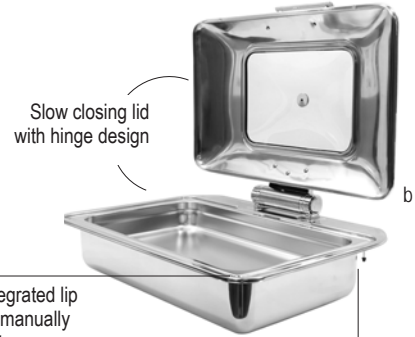

QUICK VIEW

INDUCTION-READY CHAFERS & SERVERS

Item	Description	Capacity	Min Order/ Case Pack
QUICK VIEW INDUCTION CHAFER STAINLESS STEEL, POLISHED FINISH, GLASS WINDOWS			

a.	CW40182	Soup Server, 16 $\frac{1}{4}$ x 19 $\frac{1}{4}$ x 13" (Fits CW40178STAND)	11 qt	1 ea
b.	CW40161	Full Size Server, 22 $\frac{1}{8}$ x 17 $\frac{1}{4}$ x 8 $\frac{1}{4}$ " (Fits CW40175STAND)	7 qt	1 ea
	CW40163	$\frac{2}{3}$ Size Server, 15 $\frac{1}{8}$ x 16 $\frac{1}{4}$ x 8 $\frac{1}{4}$ " (Fits CW40176STAND)	5 qt	1 ea
c.	CW40165	Round Server, 17 $\frac{1}{4}$ x 19 $\frac{1}{4}$ x 7 $\frac{1}{4}$ " (Fits CW40177STAND)	4 qt	1 ea

INDUCTION COOKTOP OPTIONS (SOLD SEPARATELY)

d.	CW40196	1800 Watts Induction Drop-In, 120 volts, 15 amps fits up to 12" dia compatible cookware base	1 ea / 2 ea
e.	CW40195	1800 Watts Induction Portable, 120 volts, 15 amps fits up to 10 $\frac{1}{4}$ " dia compatible cookware base	1 ea / 2 ea

Clip-on spoon rest for seamless serving, keeping your buffet more sanitary

Slow closing lid with hinge design

Intuitive integrated lip to assist in manually removing steam pans

Steam Pan Lifter protects operator from steam burns, making food rotation easier