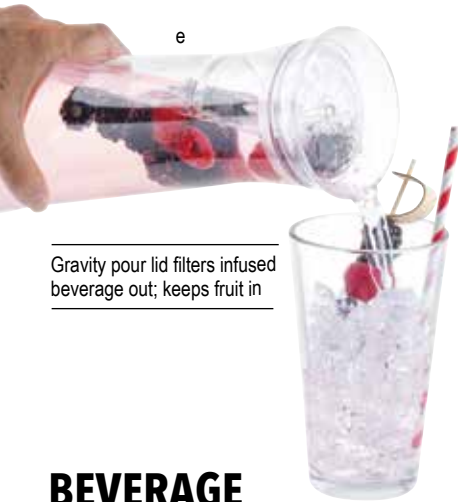

# Infuse... if you choose

tasteful carafes and pitchers from inside dining to outdoor events

Gravity pour lid filters infused beverage out; keeps fruit in

## BEVERAGE CARAFES

Versatile, break-resistant and elegant design

Lid snaps closed for a tight seal

## RESEALABLE WATER SERVERS

Break-resistant carafes with a snap-seal-lids seal tightly to protect from contamination.

3-Hole Template (page 247) holds both 19 oz and 36 oz carafes or our 32 oz squeeze bottles (sold separately). Template fits standard 1/3 Size Food Pans (not included).