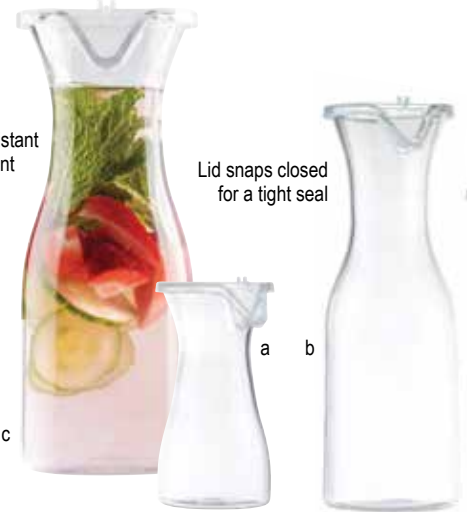

# Infuse... if you choose

tasteful carafes and pitchers from inside dining to outdoor events

Gravity pour lid filters infused beverage out; keeps fruit in

## BEVERAGE CARAFES

Versatile, break-resistant and elegant design

Lid snaps closed for a tight seal

## RESEALABLE WATER SERVERS

Break-resistant carafes with a snap-seal-lids seal tightly to protect from contamination.

3-Hole Template (page 247) holds both 19 oz and 36 oz carafes or our 32 oz squeeze bottles (sold separately). Template fits standard 1/3 Size Food Pans (not included).

Great way to serve beverages, salad dressings, condiments and more

Item #	Description	Capacity	Min Order	List Price (\$)
<b>POLYCARBONATE CARAFE WITH POLYPROPYLENE LID</b>				
a. *10715	Carafe with Lid, Plastic	11 oz	1 ea	7.62 ea
b. *10716	Carafe with Lid, Plastic	19 oz	1 ea	10.82 ea
c. *10717	Carafe with Lid, Plastic	36 oz	1 ea	14.22 ea
<b>TEMPLATE-STAINLESS STEEL</b>				
d. 10817	Template for 19 and 36 oz Carafes & 32 oz Squeeze Bottles, (3) 85mm Holes, Fits 1/3 Size Food Pans (not included)		1 ea	27.82 ea
<b>BEVERAGE CARAFES-PLASTIC, CLEAR</b>				
e. *10111	Gravity Pour Carafe with Strainer	1 1/4 Qt	1 ea	23.38 ea
f. *10110	Swirl Carafe with Stopper	1 1/2 Qt	1 ea	24.14 ea
g. *11799 ▶	Clear Carafe with Lid	34 oz	1 ea	14.00 ea
h. *11800 ▶	Honeycomb Carafe with Lid	34 oz	1 ea	14.00 ea
i. *11801 ▶	Fluted Carafe with Lid	34 oz	1 ea	14.00 ea
j. *11802 ▶	Tapered Carafe with Lid	34 oz	1 ea	15.00 ea
<b>REPLACEMENT PARTS &amp; ACCESSORIES</b>				
10866	Replacement Lid for 10715 & 10716		1 ea	1.20 ea
10867	Replacement Lid for 10717		1 ea	1.20 ea