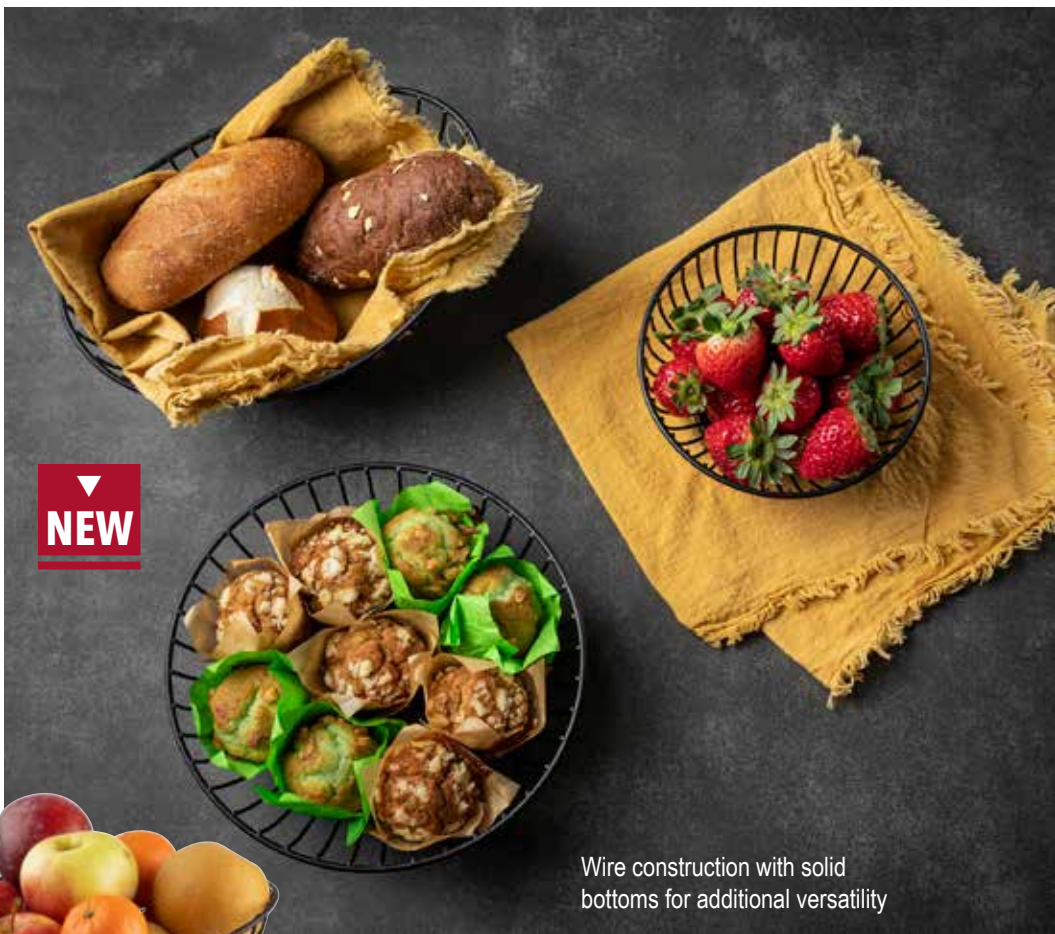

a

b

c

NEW

Wire construction with solid bottoms for additional versatility

PETAL COLLECTION™ BASKETS

Our Petal Wire Serving Baskets add a unique flair to your setting. For use as bread baskets, side servers, breakfast settings and more!