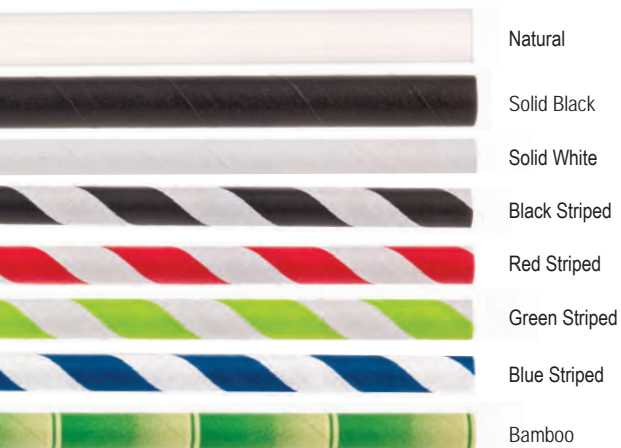

Today's Straw Trend...**COLOR!**
Accessorize your tabletop or
to-go cups with brightly colored
and patterned straws.