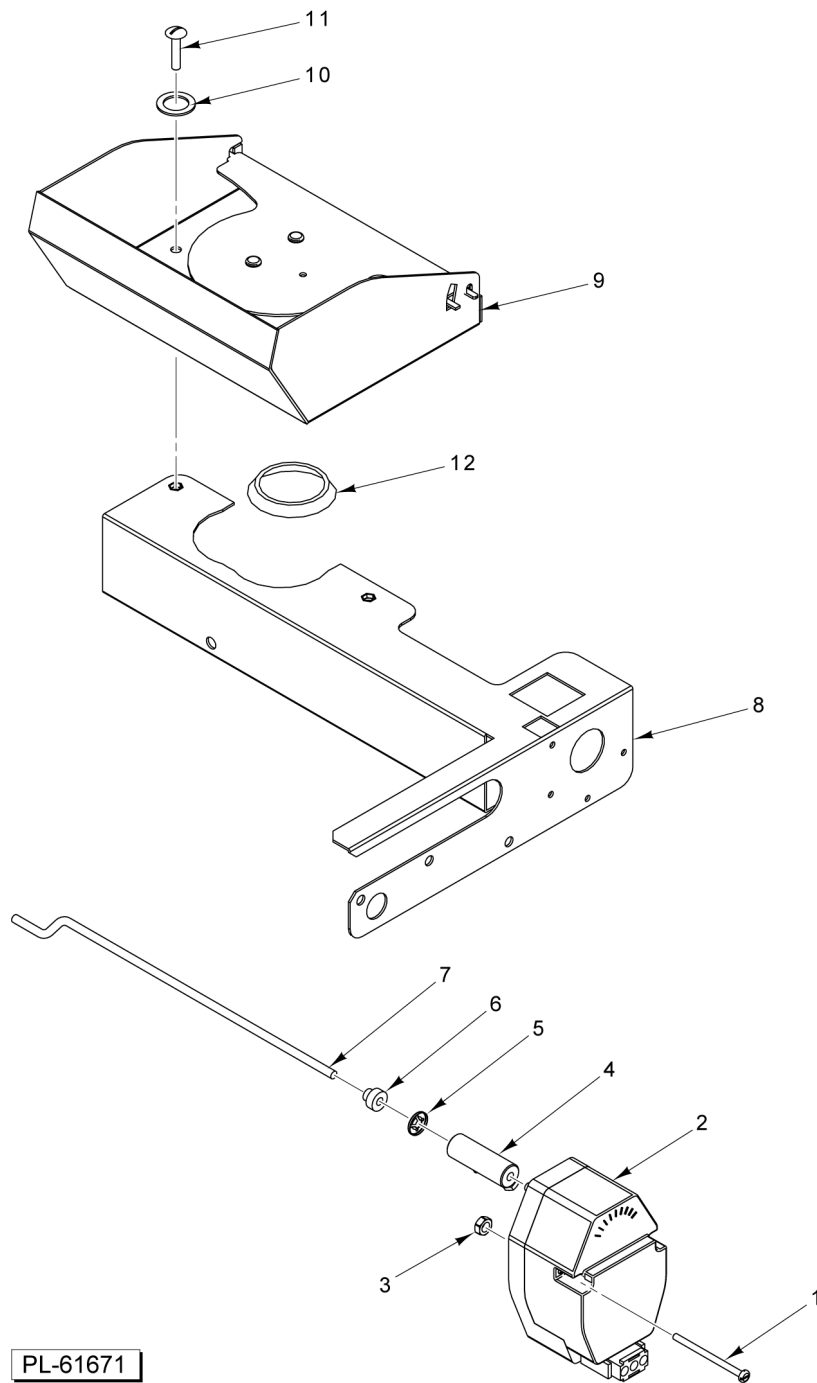

VENT

VENT

ILLUS.	PART NO.	NAME OF PART	AMT.
PL-61671			
1	00-977298	Screw (SST).....	2
2	00-977020	Motor - Vent.....	1
3	00-977317	Lock Nut M4.....	2
4	00-977299	Motor / Flue Link.....	1
5	00-977301	Washer.....	1
6	00-977302	Bearing - Connecting Rod.....	1
7	00-978127	Rod - Flue.....	1
8	00-978126	Bracket - Vent.....	1
9	00-978128	Kit - Vent.....	1
10	00-978124	Washer.....	2
11	00-978123	Screw 4 x 16 (SST).....	2
12	00-978125	Seal - Chimney Tube.....	1