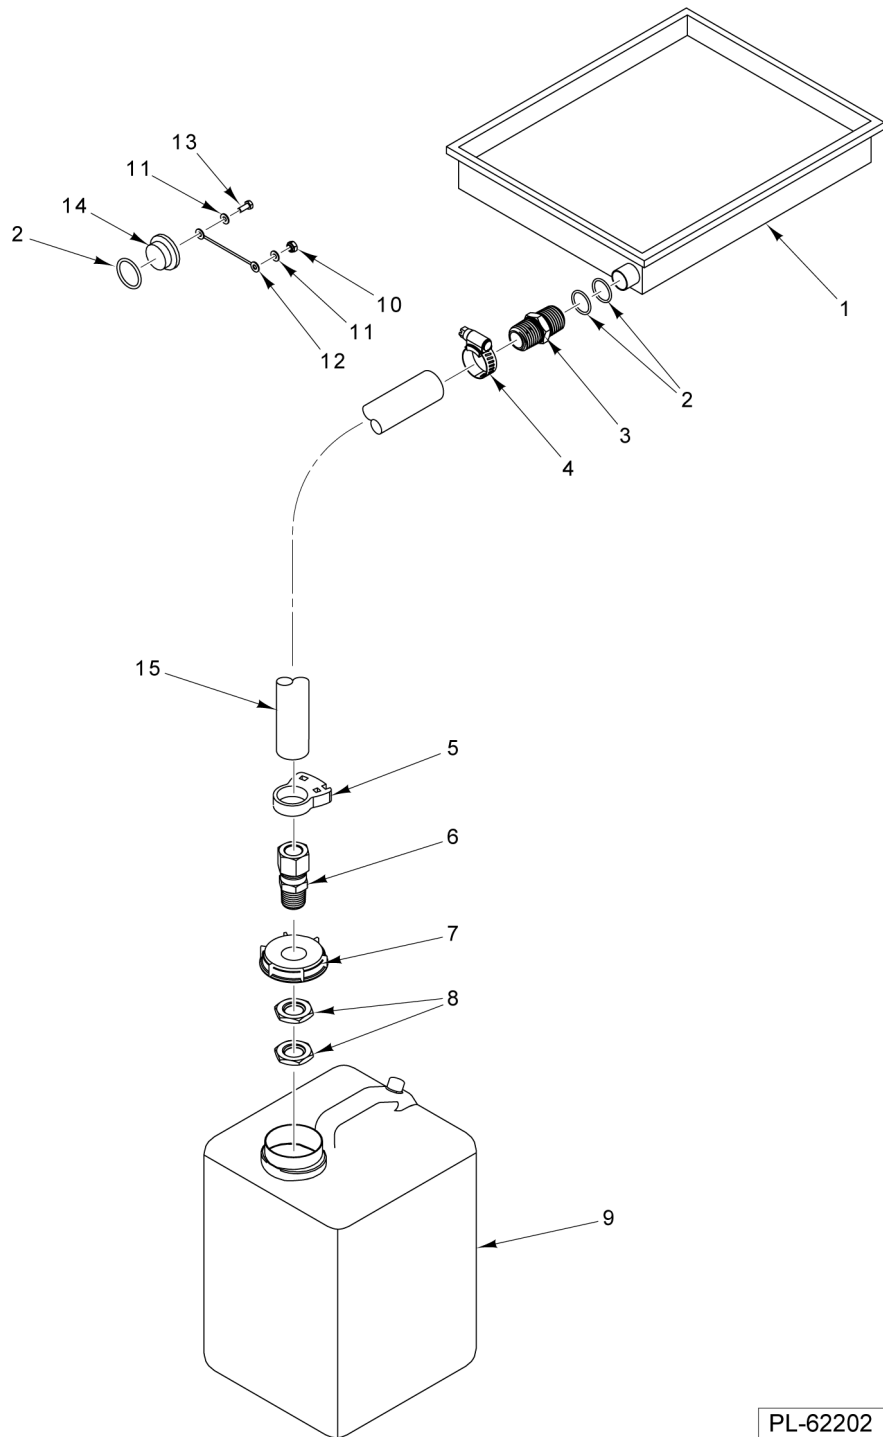

PL-62202

GREASE REMOVAL ACCESSORIES

GREASE REMOVAL ACCESSORIES

ILLUS.	PART NO.	NAME OF PART	AMT.
1	01-556133	Tray - Grease Collection.....	1
2	01-556144	Gasket.....	3
3	01-556149	Connector.....	1
4	01-556141	Clamp.....	1
5	00-978077	Twin Plate Tightening.....	1
6	01-556136	Nozzle.....	1
7	01-556145	Cap.....	1
8	01-556138	Nut 3/8.....	2
9	01-556143	Container (20 L).....	1
10	00-977397	Nut M5.....	1
11	01-556147	Washer.....	2
12	01-556146	Clip.....	1
13	01-556148	Screw 5 x 12.....	1
14	01-556150	Plug.....	1
15	00-978096	Tube - Drain.....	1