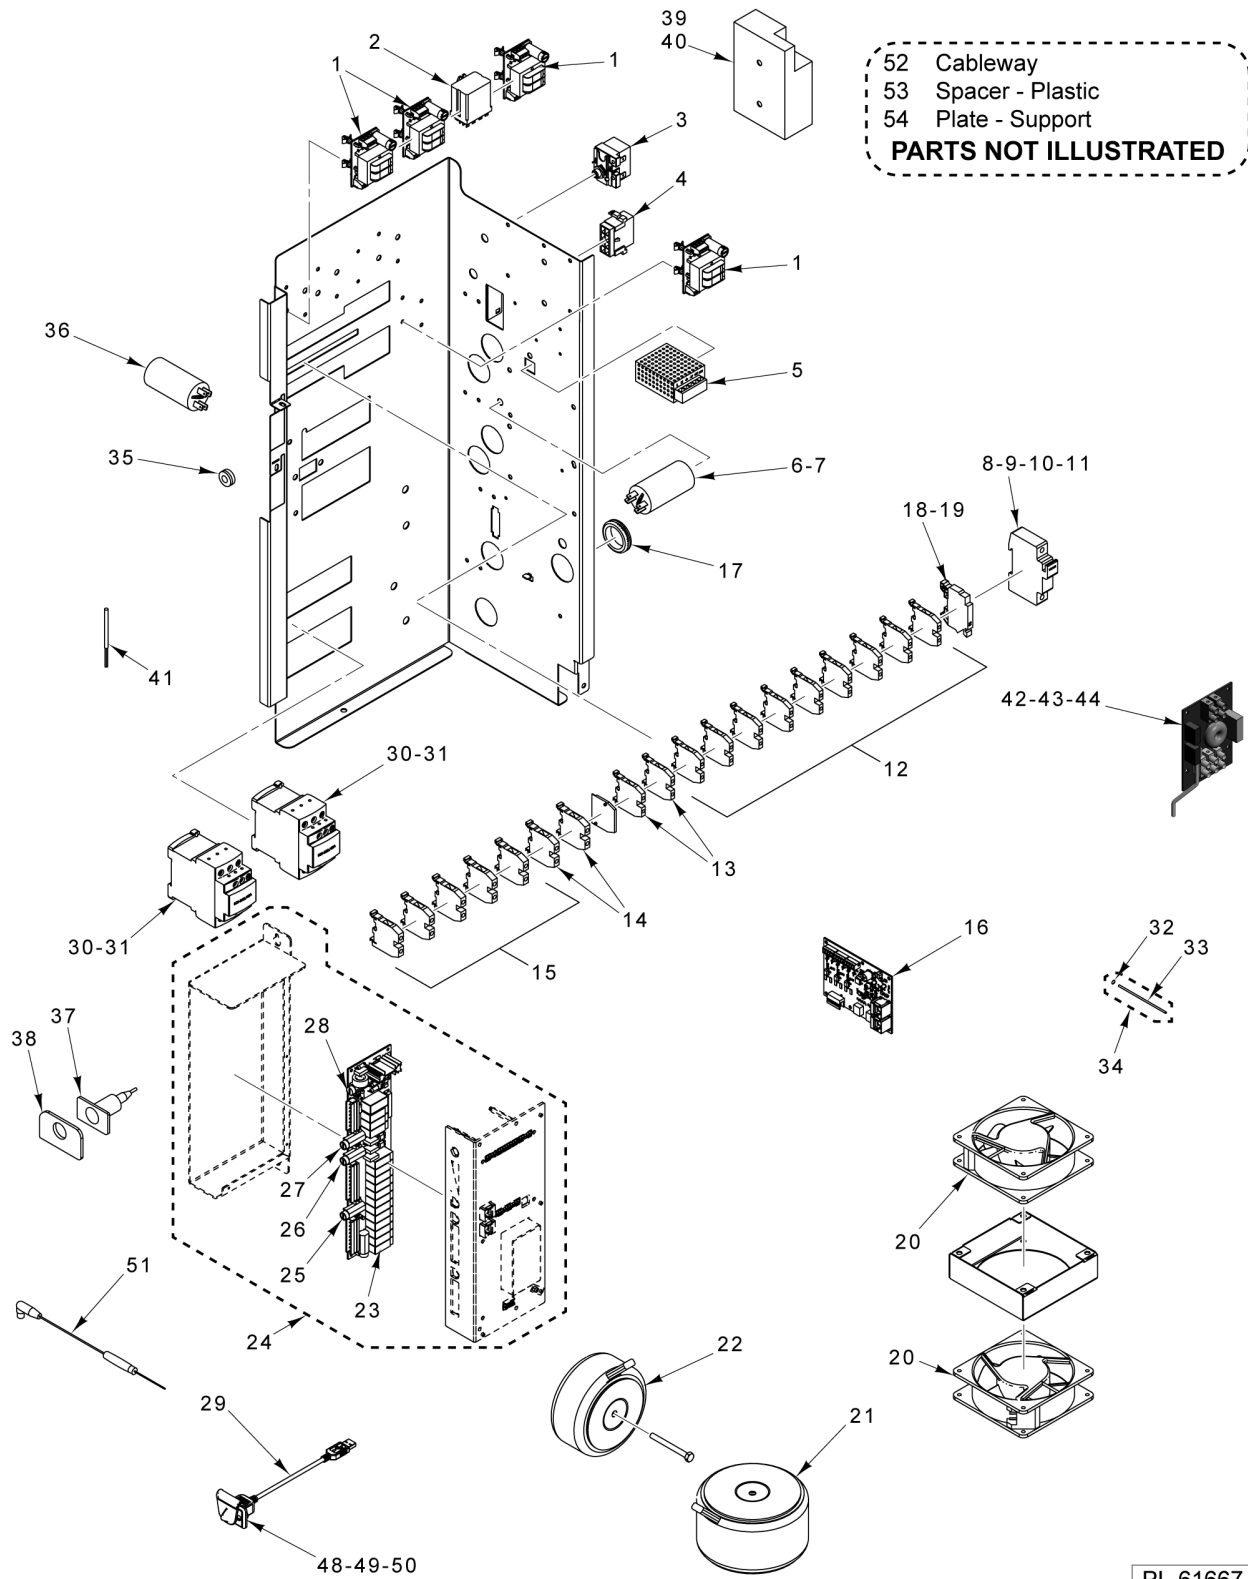

CONTROL PANEL

CONTROL PANEL

ILLUS.	PART NO.	NAME OF PART	AMT.
PL-61665			
1	00-977206	Knob - Control.....	1
2	00-977027	Encoder.....	1
3	00-977205	Spring.....	1
4	00-978023	Panel - Control.....	1
5	00-978020	Seal.....	1
6	00-977196	Rubber Stop.....	2
7	00-977025	Screen - Touch Pad/Display.....	1
8	00-977334	Speaker.....	1
9	00-977197	Cable (RJ45).....	1

DOOR

ILLUS.	PART NO.	NAME OF PART	AMT.
PL-61666			
1	00-978024	Handle - Door.....	1
2	00-978034	Logo - Vulcan.....	1
3	00-977341	Screw M4 x 12 (SST).....	2
4	00-978032	Ring 12/14 x 10 In. (Bronze).....	1
5	00-978014	Support - Hinge (Top).....	1
6	00-978013	Cover - Door Hinge (Top).....	1
7	00-978012	Washer - Flat M6 (SST).....	3
8	00-978011	Screw M6 x 40 (SST).....	2
9	00-978025	Glass - Door (Inner) (101G/102G).....	1
10	00-978026	Glass - Door (Inner) (61G).....	1
11	00-977222	Plate - Inner Door Catch.....	1
12	00-977221	Label - LED Strip.....	1
13	00-977192	Screw - Countersink M6 x 30.....	2
14	00-978017	Catch - Door.....	1
15	00-977191	Spacer - Door Catch.....	2
16	00-977033	Bumper - Door Stop.....	3
17	00-977210	Magnet - Door Switch.....	1
18	00-978029	Paneling - 10 Level Inner Door (101G/102G).....	1
19	00-978028	Paneling - 6 Level Inner Door (61G).....	1
20	00-977199	Nut - Clip M4.....	2
21	00-977218	LED Strip Protective Film.....	1
22	00-978031	Spacer - Nylon Tube 4.2 x 8 x 5.....	2
23	00-978027	Screw M4 x 10 A2 Countersunk PZ DIN 965 (SST).....	3
24	00-978015	Panel - 10 Level Outer Door (101G/102G).....	1
25	00-978211	Panel - 6 Level Outer Door (61G).....	1
26	00-977342	Latch - Door.....	1
27	00-977026	Light - Led Door.....	1