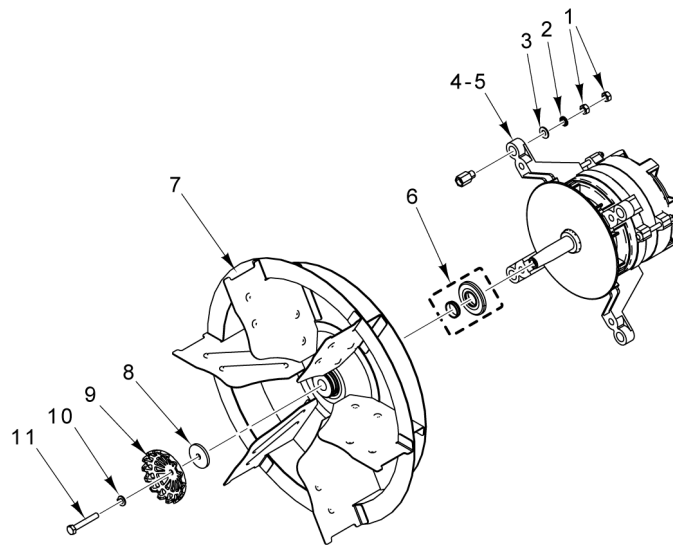

DOOR

ILLUS.	PART NO.	NAME OF PART	AMT.
PL-61666			
1	00-978024	Handle - Door.....	1
2	00-978034	Logo - Vulcan.....	1
3	00-977341	Screw M4 x 12 (SST).....	2
4	00-978032	Ring 12/14 x 10 In. (Bronze).....	1
5	00-978014	Support - Hinge (Top).....	1
6	00-978013	Cover - Door Hinge (Top).....	1
7	00-978012	Washer - Flat M6 (SST).....	3
8	00-978011	Screw M6 x 40 (SST).....	2
9	00-978025	Glass - Door (Inner) (101G/102G).....	1
10	00-978026	Glass - Door (Inner) (61G).....	1
11	00-977222	Plate - Inner Door Catch.....	1
12	00-977221	Label - LED Strip.....	1
13	00-977192	Screw - Countersink M6 x 30.....	2
14	00-978017	Catch - Door.....	1
15	00-977191	Spacer - Door Catch.....	2
16	00-977033	Bumper - Door Stop.....	3
17	00-977210	Magnet - Door Switch.....	1
18	00-978029	Paneling - 10 Level Inner Door (101G/102G).....	1
19	00-978028	Paneling - 6 Level Inner Door (61G).....	1
20	00-977199	Nut - Clip M4.....	2
21	00-977218	LED Strip Protective Film.....	1
22	00-978031	Spacer - Nylon Tube 4.2 x 8 x 5.....	2
23	00-978027	Screw M4 x 10 A2 Countersunk PZ DIN 965 (SST).....	3
24	00-978015	Panel - 10 Level Outer Door (101G/102G).....	1
25	00-978211	Panel - 6 Level Outer Door (61G).....	1
26	00-977342	Latch - Door.....	1
27	00-977026	Light - Led Door.....	1

* Control Transformer for all units. Motor Transformer on 61/101 units.

PL-61668

CONVECTION MOTOR

CONVECTION MOTOR

ILLUS. PL-61668	PART NO.	NAME OF PART	AMT.
1	00-977285	Nut M8 HU as per Din 934 (Brass).....	8
2	00-977286	Lockwasher - AX Tooth Size 8 (SST).....	4
3	00-977287	Washer - Flat M8 (SST).....	4
4	00-978115	Kit - Motor Service (Incls. Hardware) (61/101) (61G/101G).....	1
5	00-978113	Kit - Motor Ring & Gasket (102G).....	1
6	00-977003	Seal - Drive Shaft Gasket W/ Wear Ring.....	1
7	00-978112	Turbine (340 x 105 mm).....	1
8	00-977289	Washer.....	1
9	00-977353	Atomizer - Drain.....	1
10	00-977291	Washer (SST).....	1
11	00-978111	Screw 6 x 40 (SST).....	1