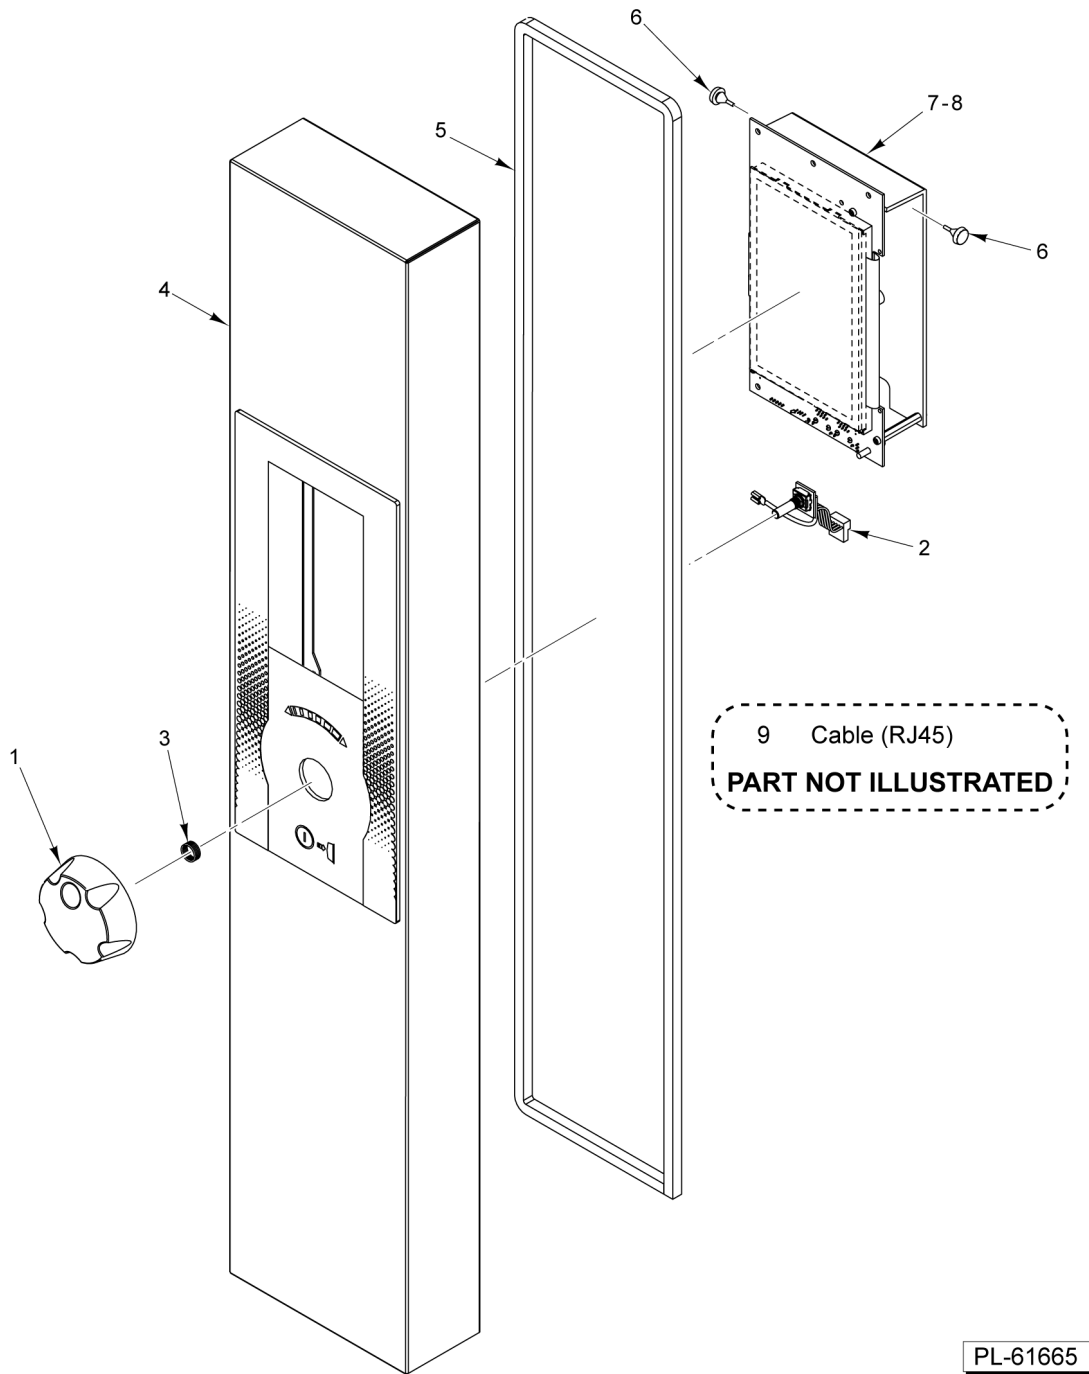

CATALOG OF REPLACEMENT PARTS

TCM GAS COMBI OVEN

TCM-61G-NAT/LP (VPJ071G-81)
TCM-101G-NAT/LP (VPJ101G-81)
TCM-102G-NAT/LP (VPJ102G-81)

Table of Contents

5	PANELS
7	CONTROL PANEL
9	DOOR
11	ELECTRICAL COMPONENTS
13	CONVECTION MOTOR
15	COMBUSTION
17	WASH AND DETERGENT PUMP
19	GREASE REMOVAL
21	GREASE REMOVAL ACCESSORIES
23	VENT

PL-61664

PANELS

PANELS

ILLUS.	PART NO.	NAME OF PART	AMT.
PL-61664			
1	00-978215	Guide - Rack (61G).....	2
2	00-978202	Guide - Rack (101G).....	2
3	00-978003	Guide - Rack (102G).....	2
4	00-978213	Panel - Side (61G).....	1
5	00-978204	Panel - Side (101G).....	1
6	00-978002	Panel - Side (102G).....	1
7	00-978212	Panel - Back (61G).....	1
8	00-978001	Panel - Back (101G/102G).....	1
9	00-978219	Plate - Baffle (61G).....	1
10	00-978183	Plate - Baffle (101G/102G).....	1
11	00-978214	Gasket - Door (61G).....	1
12	00-978007	Gasket - Door (101G/102G).....	1