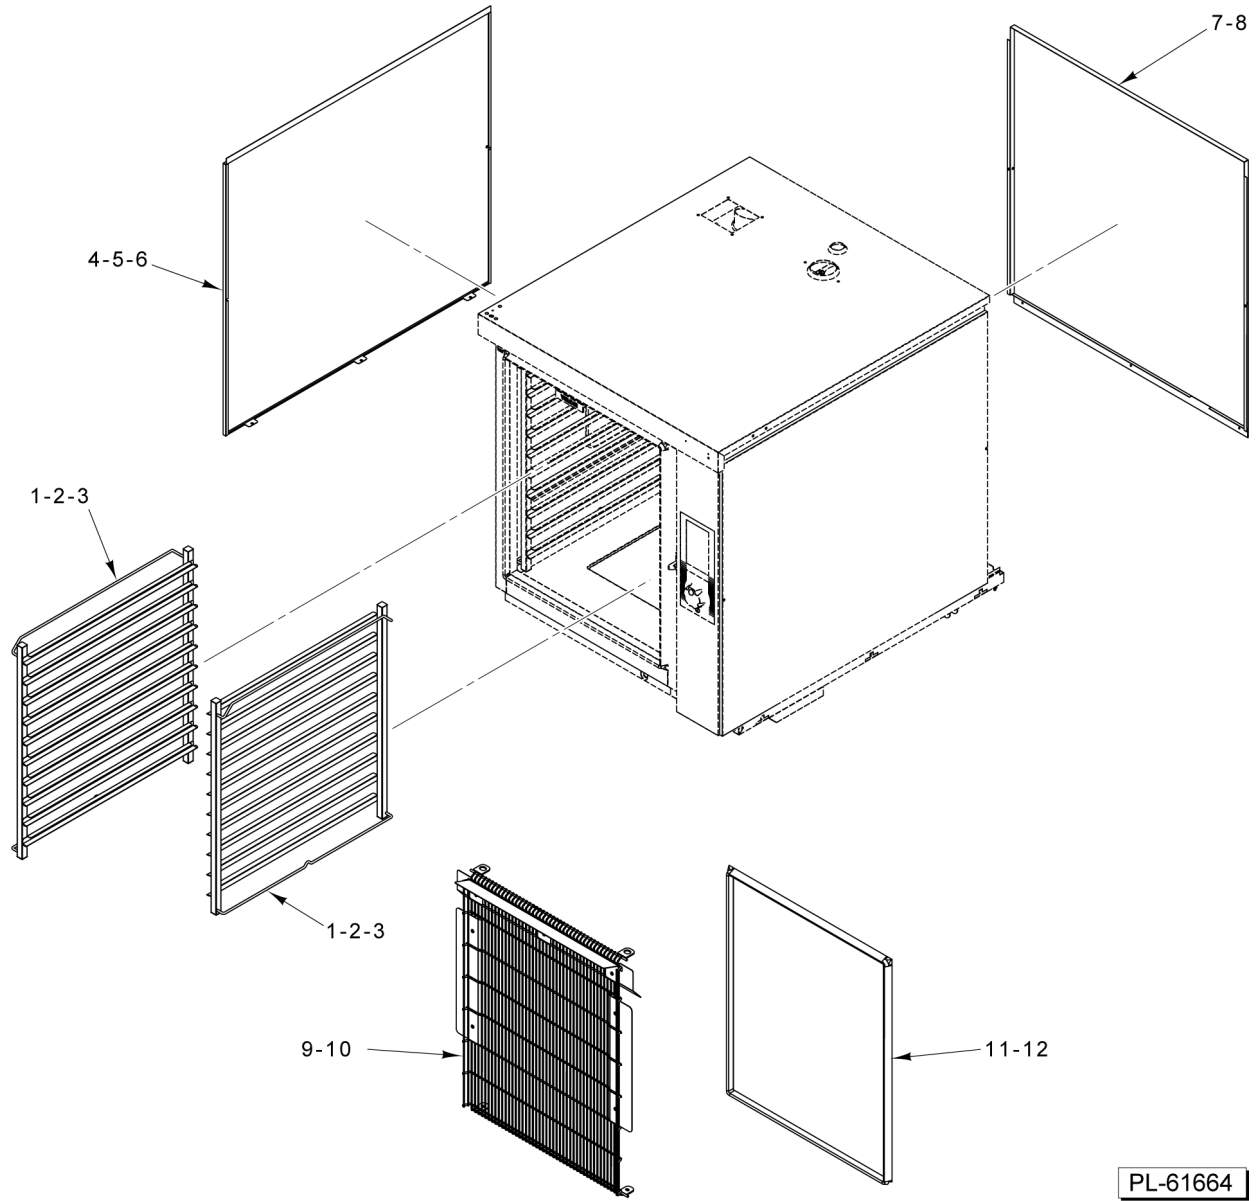

CATALOG OF REPLACEMENT PARTS

TCM GAS COMBI OVEN

TCM-61G-NAT/LP (VPJ071G-81)
TCM-101G-NAT/LP (VPJ101G-81)
TCM-102G-NAT/LP (VPJ102G-81)

Table of Contents

5	PANELS
7	CONTROL PANEL
9	DOOR
11	ELECTRICAL COMPONENTS
13	CONVECTION MOTOR
15	COMBUSTION
17	WASH AND DETERGENT PUMP
19	GREASE REMOVAL
21	GREASE REMOVAL ACCESSORIES
23	VENT

PL-61664

PANELS

PANELS

ILLUS.	PART NO.	NAME OF PART	AMT.
PL-61664			
1	00-978215	Guide - Rack (61G).....	2
2	00-978202	Guide - Rack (101G).....	2
3	00-978003	Guide - Rack (102G).....	2
4	00-978213	Panel - Side (61G).....	1
5	00-978204	Panel - Side (101G).....	1
6	00-978002	Panel - Side (102G).....	1
7	00-978212	Panel - Back (61G).....	1
8	00-978001	Panel - Back (101G/102G).....	1
9	00-978219	Plate - Baffle (61G).....	1
10	00-978183	Plate - Baffle (101G/102G).....	1
11	00-978214	Gasket - Door (61G).....	1
12	00-978007	Gasket - Door (101G/102G).....	1