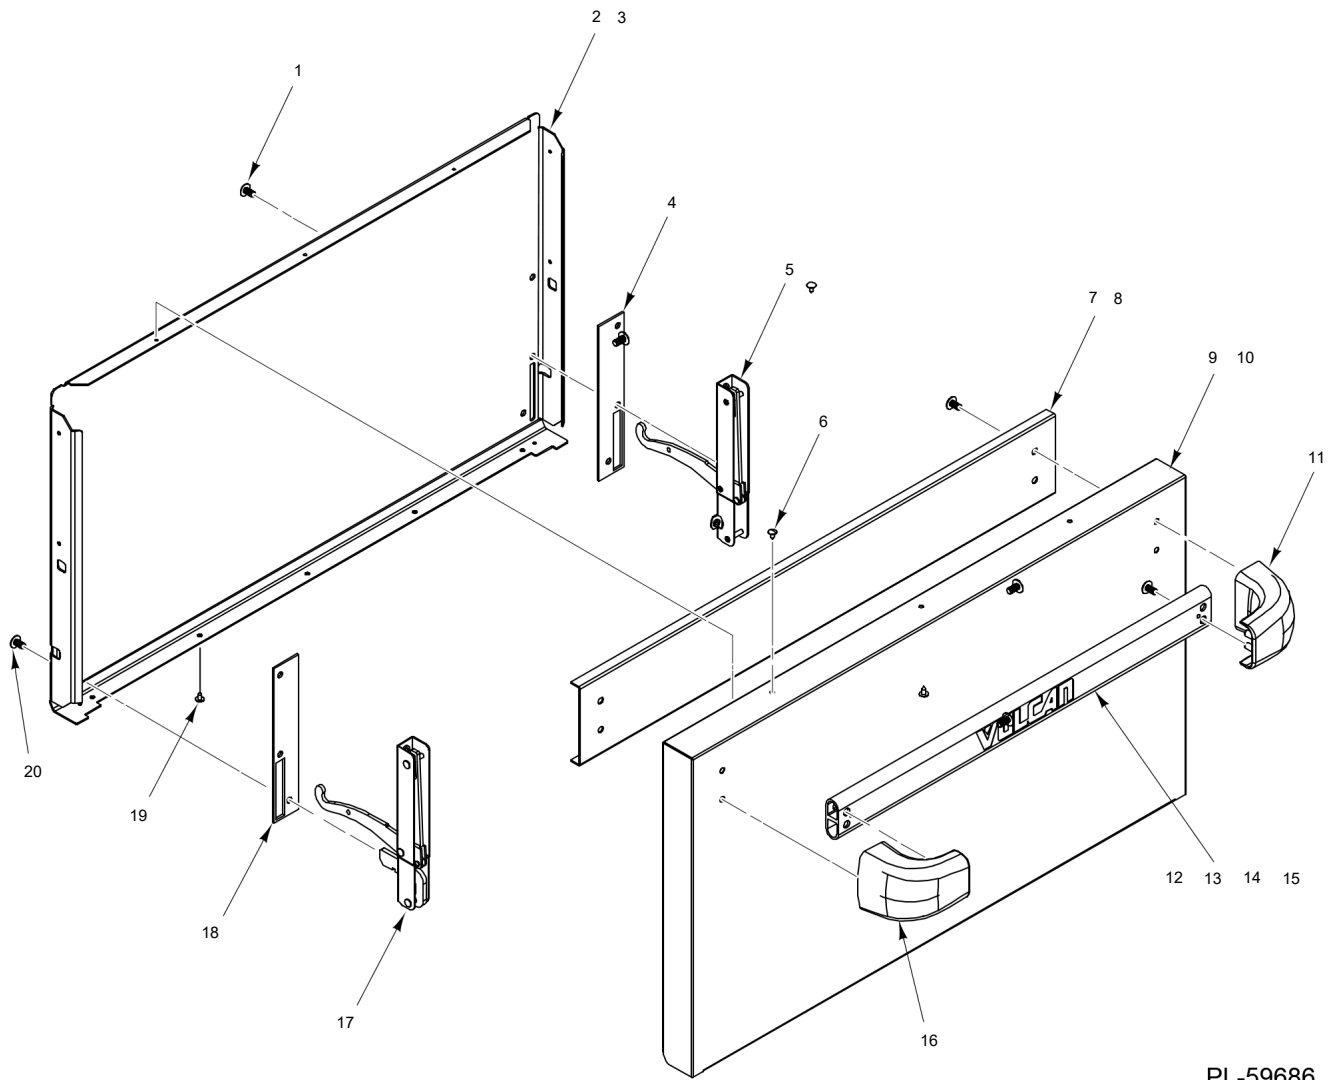

PL-59686

DOOR ASSEMBLY

DOOR ASSEMBLY

ILLUS.	PART NO.	NAME OF PART	AMT.
PL-20361			
1	00-723369	Mach. Screw 1/4-20 x 1/2 Phil. Truss Hd.	3
2	00-922030	Liner - Door (24 In.)	1
3	00-921022	Liner - Door (30 In.)	1
4	00-921033	Insulator - Door Hinge	1
5	00-497027-00001	Hinge - Door Spring (RH)	1
6	00-730240	Mach. Screw #8 x 1/2	3
7	00-922134	Reinforcement - Door (24 In.)	1
8	00-922133	Reinforcement - Door (30 In.)	1
9	00-921781	Panel - Door (24 In.)	1
10	00-921749	Panel - Door (30 In.)	1
11	00-922118	Bracket - Handle	1
12	00-913159-00002	Kit - Door Handle (24 In.) (Vulcan)	1
13	00-913159-00001	Kit - Door Handle (24 In.) (Wolf)	1
14	00-913159-00004	Kit - Door Handle (30 In.) (Vulcan)	1
15	00-913159-00003	Kit - Door Handle (30 In.) (Wolf)	1
16	00-922118	Bracket - Handle	1
17	00-497027-00002	Hinge - Door Spring (LH)	1
18	00-921033	Insulator - Door Hinge	1
19	00-730240	Mach. Screw #8 x 1/2	3
20	00-723369	Mach. Screw 1/4-20 x 1/2 Phil. Truss Hd.	3
	00-922131-0000A	Door Assy. (24 In.)	1
	00-922700-0A30V	ASSY, DOOR, VULCAN, 30IN	1