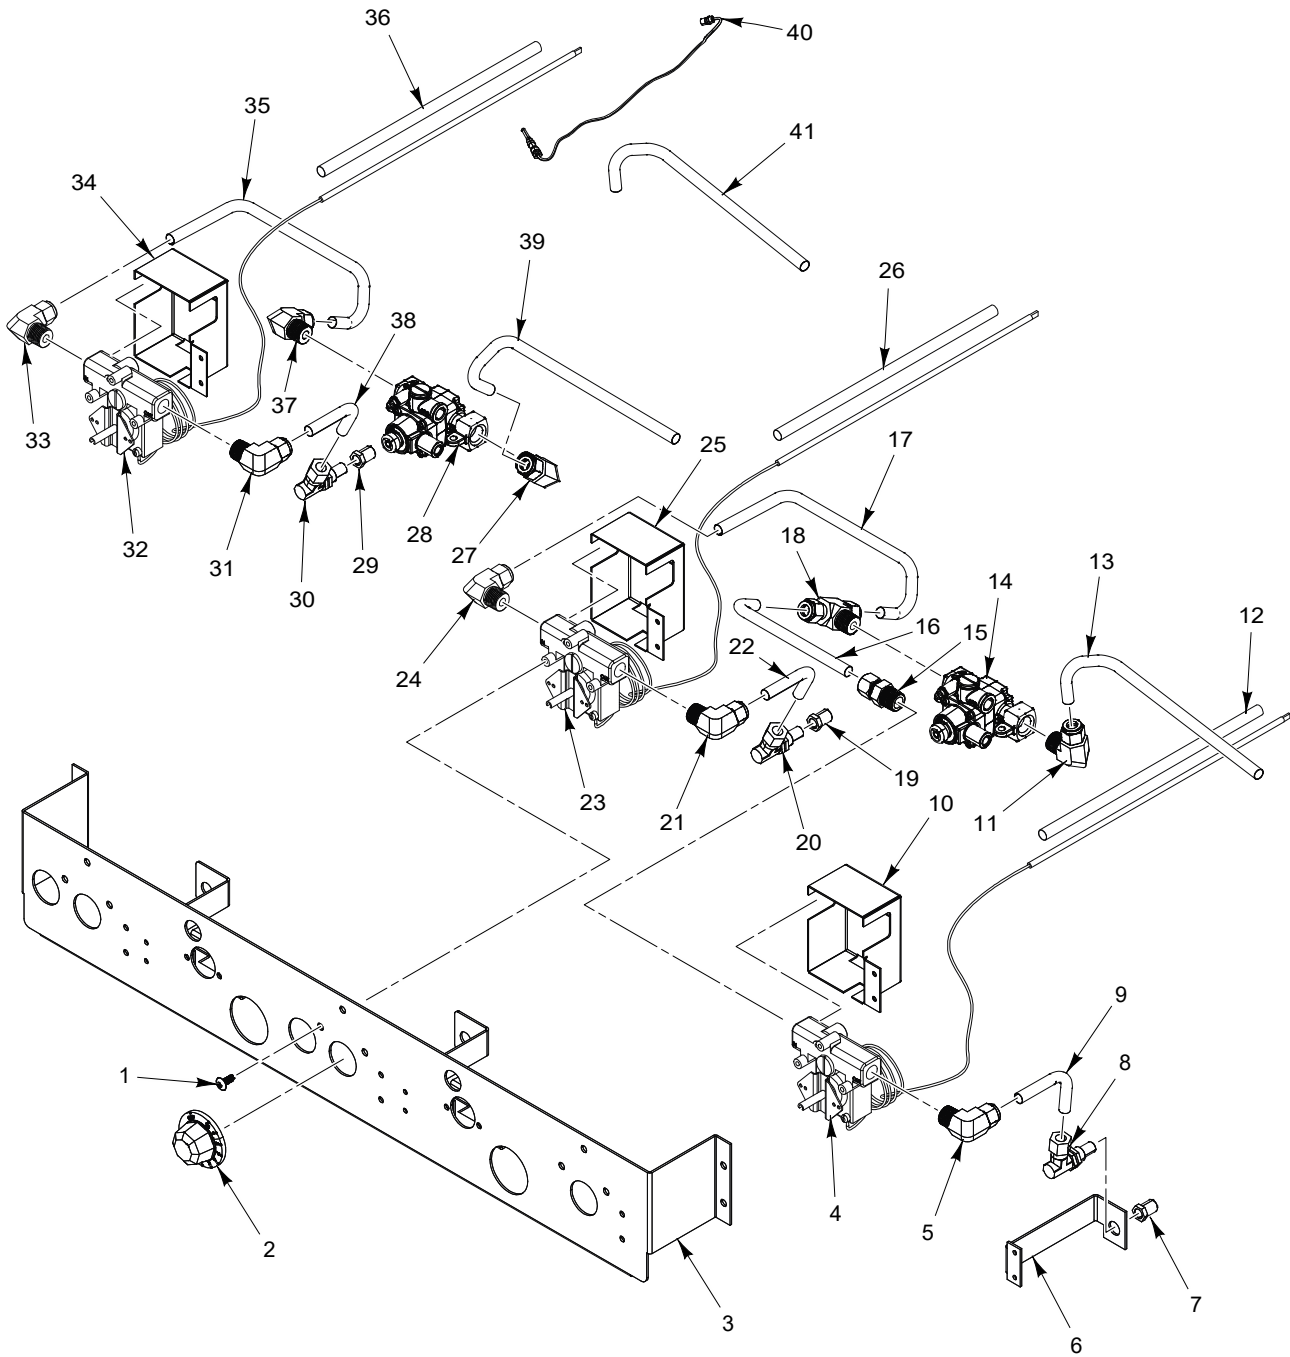

- 42 Pilot Assy. (NAT) (Before January 2019)
- 43 Pilot Assy. (LP) (Before January 2019)
- 44 Kit, Pilot Assembly (NAT) (T Shaped)
- 45 Pilot Orifice (LP)

PARTS NOT ILLUSTRATED

**THERMOSTAT GRIDDLE CONTROL ASSEMBLY
(36 INCH)**

PL-59705

THERMOSTAT GRIDDLE CONTROL ASSEMBLY (36 INCH)

ILLUS.	PART NO.	NAME OF PART	AMT.
PL-20349			
1	00-730228	Self-Tapping Screw 10-24 x 1/2 Phil. Truss Hd.	9
2	00-498086-00007	Knob - Griddle	3
3	00-922186-0000A	Weldment - Control Panel	1
4	00-498096-00550	Valve (550F) T-Stat Combo	1
5	00-719376	Elbow 3/8 x 3/8	1
6	00-921071	Bracket - Right Orifice	1
*7		Orifice.....	1
8	00-719383	Elbow 3/8 Orifice	1
9	00-928037	Flex Tubing (3/8 x 5 In. GS-Nozzle)	1
10	00-921167	GS Cover	1
11	00-719376	Elbow 3/8 x 3/8	1
12	00-719566	Sleeving - Silicon	1
13	00-722221	Flex Tubing (3/8 x 12 In.)	1
14	00-922203	Valve - Safety (WP22K-2511-2-1)	1
15	00-719377	Connector - Straight 3/8 x 3/8 (Brass)	1
16	00-722425	Tube - Flex (3/8 x 8 In.)	1
17	00-722221	Flex Tubing (3/8 x 12 In.)	1
18	00-498028	Tee 3/8 Male Compression	1
*19		Orifice.....	1
20	00-719383	Elbow 3/8 Orifice	1
21	00-719376	Elbow 3/8 x 3/8	1
22	00-928037	Flex Tubing (3/8 x 5 In. GS-Nozzle)	1
23	00-498096-00550	Valve (550F) T-Stat Combo	1
24	00-719376	Elbow 3/8 x 3/8	1
25	00-921167	GS Cover	1
26	00-719566	Sleeving - Silicon	1
27	00-719376	Elbow 3/8 x 3/8	1
28	00-922203	Valve - Safety (WP22K-2511-2-1)	1
*29		Orifice.....	1
30	00-719383	Elbow 3/8 Orifice	1
31	00-719376	Elbow 3/8 x 3/8	1
32	00-498096-00550	Valve (550F) T-Stat Combo	1
33	00-719376	Elbow 3/8 x 3/8	1
34	00-921167	GS Cover	1
35	00-722221	Flex Tubing (3/8 x 12 In.)	1
36	00-719566	Sleeving - Silicon	1
37	00-719376	Elbow 3/8 x 3/8	1
38	00-928037	Flex Tubing (3/8 x 5 In. GS-Nozzle)	1
39	00-412788-00020	Thermocouple	1
40	00-412788-00020	Thermocouple	2
41	00-426505-00012	Tubing - Pilot Flex 1/4 O.D. x 12 In.	2
42	00-426262-00001	Pilot Assy. (NAT) (Before January 2019).....	AR
43	00-426262-00002	Pilot Assy. (LP) (Before January 2019).....	AR
44	00-976687-0SERV	Kit, Pilot Assembly (NAT) (T Shaped).....	AR
45	00-961961	Pilot Orifice (LP) (Order with item 44).....	AR

* (See Orifice Chart)