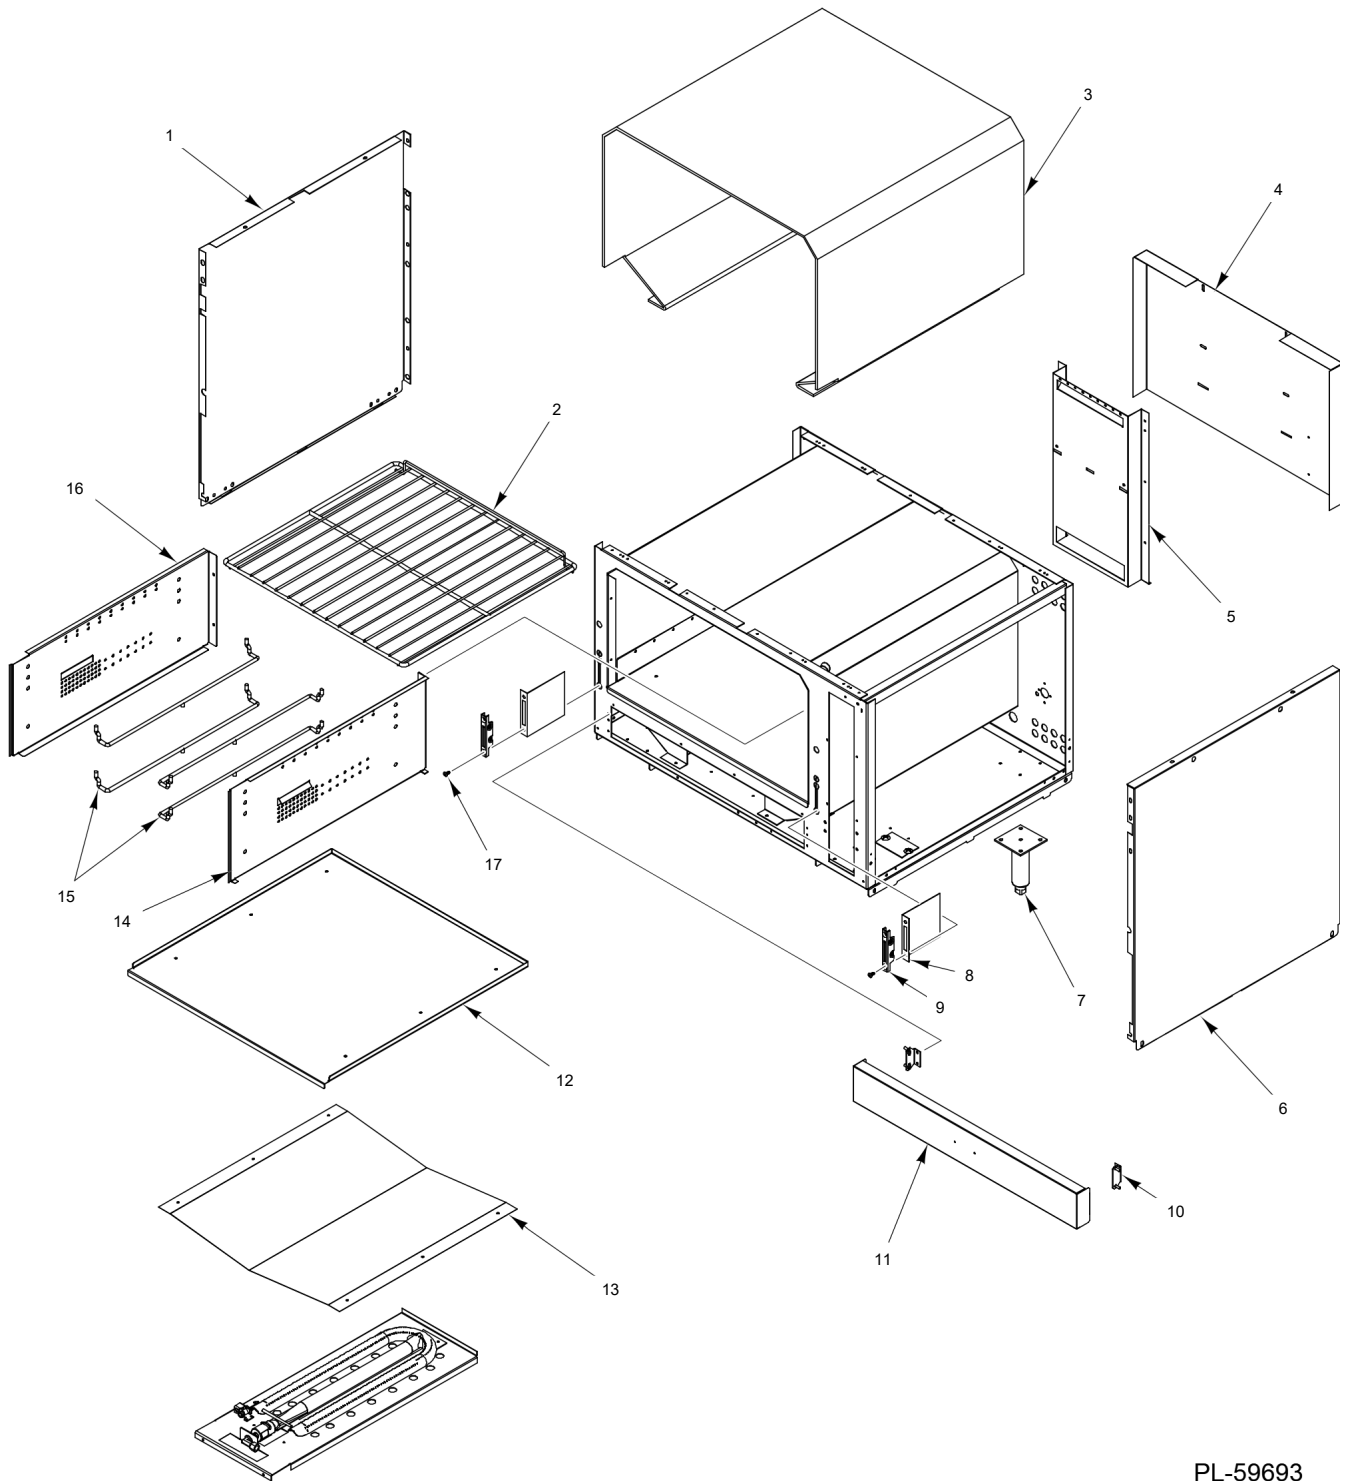

PL-59693

**STANDARD OVEN CAVITY
(36 INCH)**

**STANDARD OVEN CAVITY
(36 INCH)**

ILLUS.	PART NO.	NAME OF PART	AMT.
PL-20358			
1	00-921807	Panel - Side	1
2	00-921010-0000A	Oven Rack (30 In.)	2
3	00-921035	Insulation Blanket	1
4	00-921723	Flue - Rear	1
5	00-921799	Channel - Back Flue	1
6	00-921807	Panel - Side	1
7	00-413112-00012	Leg - Plate Mount (6 In.)	4
8	00-921095	Insulation - Door Hinge	2
9	00-497029-00001	Door Hinge Stop	2
10	00-428179-000G1	Bracket - Kick Panel Mounting	2
11	00-921721	Kick Panel Assy.	1
12	00-921015	Cavity Bottom (30 In.)	1
13	00-921080	Flame Deflector	1
14	00-921078	Side Panel - Right	1
15	00-921064	Guide - Rack	4
16	00-921073	Side Panel - Left	1
17	00-723369	Mach. Screw 1/4-20 x 1/2 Phil. Truss Hd.	4