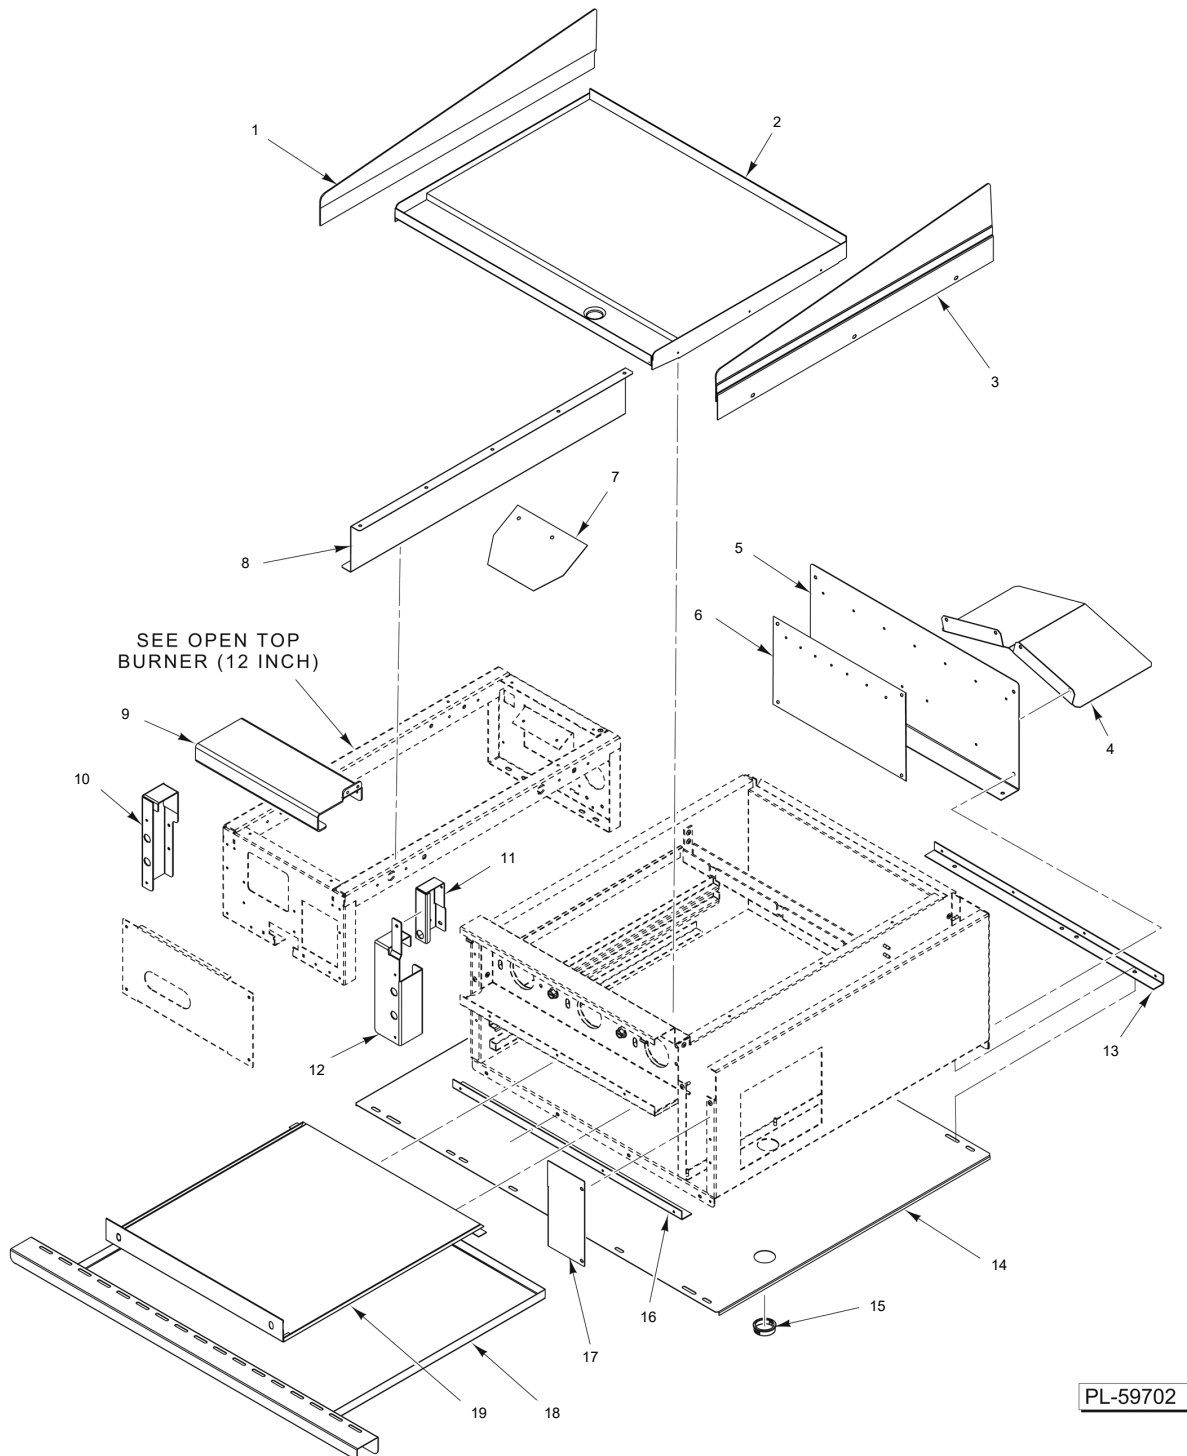

GRIDDLE/BROILER PANELS

GRIDDLE/BROILER PANELS

ILLUS.	PART NO.	NAME OF PART	AMT.
PL-20351			
1	00-926527-0000A	Splash Assy. - Outer (LH)	1
2	00-927673-0000A	Griddle Plate Assy.	1
3	00-926513-0000A	Splash Assy. - Outer (RH)	1
4	00-921093	Guard - Motor	1
5	00-921529	Bracket - Convection Oven	1
6	00-921410	Cover - Flue	1
7	00-924022	Deflector - OTB Module (12 In.)	1
8	00-927672	Panel - Griddle/Broiler	1
9	00-921884-012GB	Bull Nose Griddle Broiler (12 In.)	1
10	00-921882	Bracket - Manifold Cover (RH)	1
11	00-927676	Support - Bracket	1
12	00-921889	Support - Bracket	1
13	00-927686	Bracket	1
14	00-922006	Support - Insulation	1
15	2240-2241	Grommet	1
16	00-927686	Bracket	1
17	00-927678	Panel	1
18	00-921247-0000A	Crumb Tray Assy.	1
19	00-417669-000G1	Tray Weldment - Drip (Broiler)	1