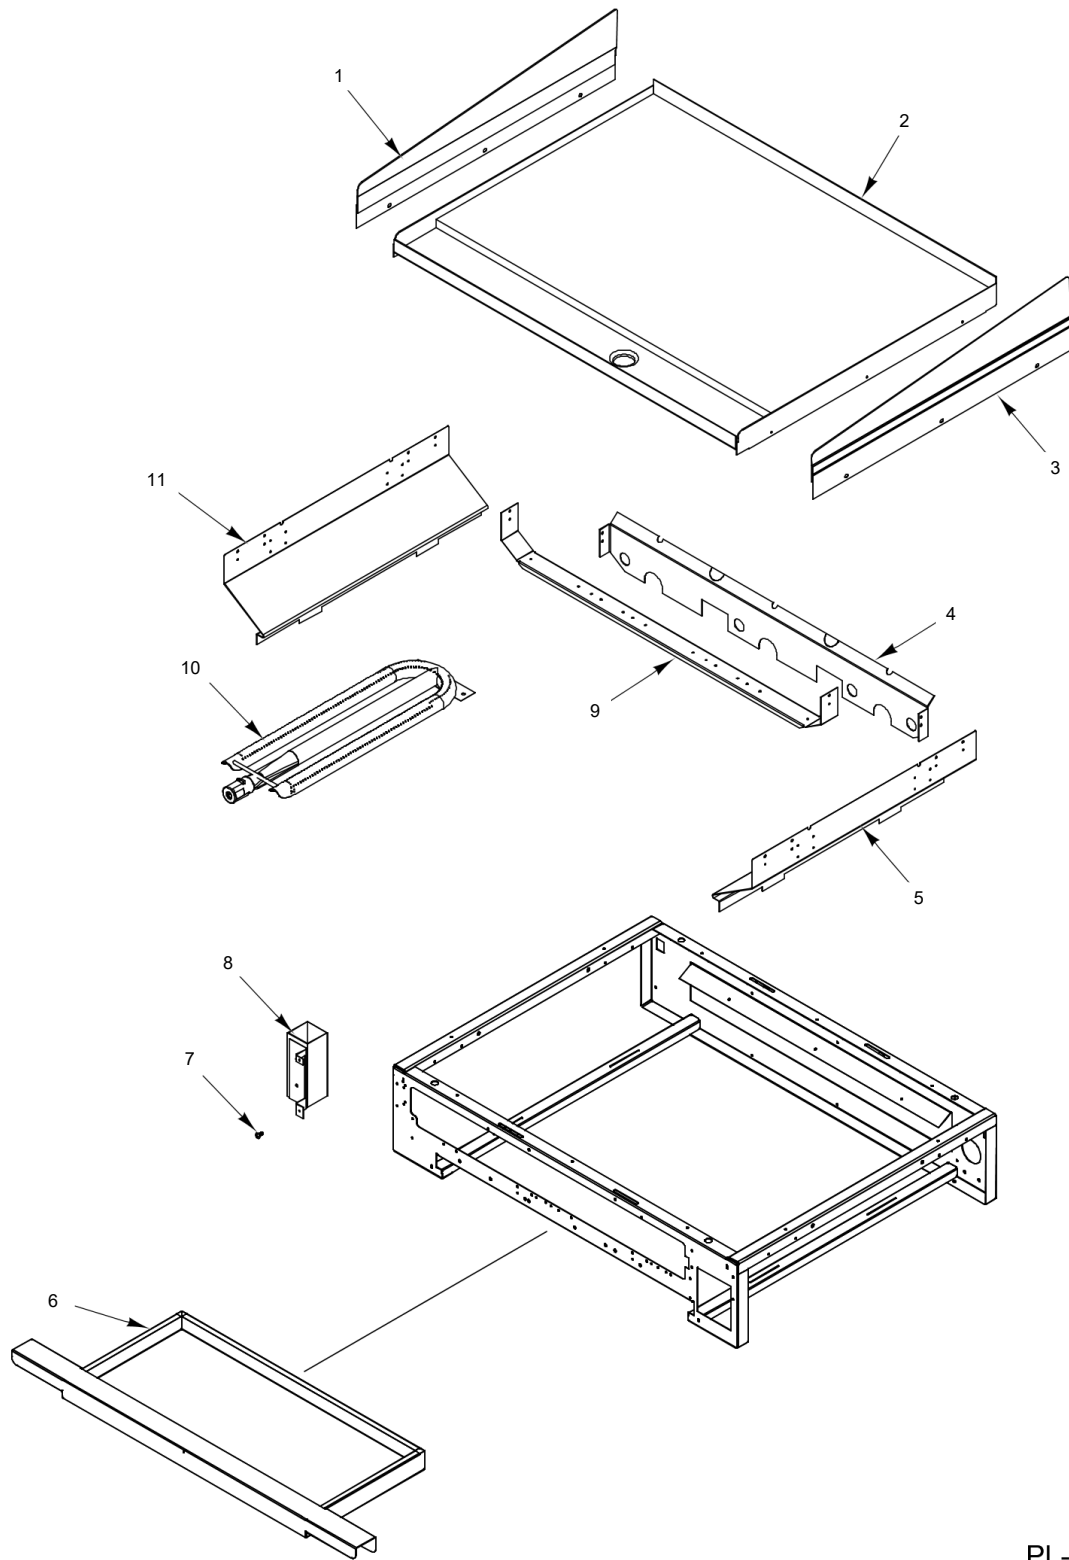

\* (See Orifice Chart)

PL-59698

**GRIDDLE TOP MODULE  
(24 INCH)**

**GRIDDLE TOP MODULE  
(24 INCH)**

ILLUS.	PART NO.	NAME OF PART	AMT.
<b>PL-20343</b>			
1	00-926527-0000A	Splash Assy. - Outer (LH) .....	1
2	00-924511-0000A	Griddle Plate Assy. (24 In.) .....	1
3	00-926513-0000A	Splash Assy. - Outer (RH) .....	1
4	00-921783	Heat Shield (T-Stat Griddle) .....	1
5	00-925015	Drip Pan Guide .....	1
6	00-921473-0000A	Tray - Crumb .....	1
7	00-730228	Self-Tapping Screw 10-24 x 1/2 Phil. Truss Hd. ....	0
8	00-926519-0000A	Grease Chute Assy. ....	1
9	00-924503	Burner Support .....	2
10	00-926509-0000A	Burner - Griddle XL .....	2
11	00-925015	Drip Pan Guide .....	1