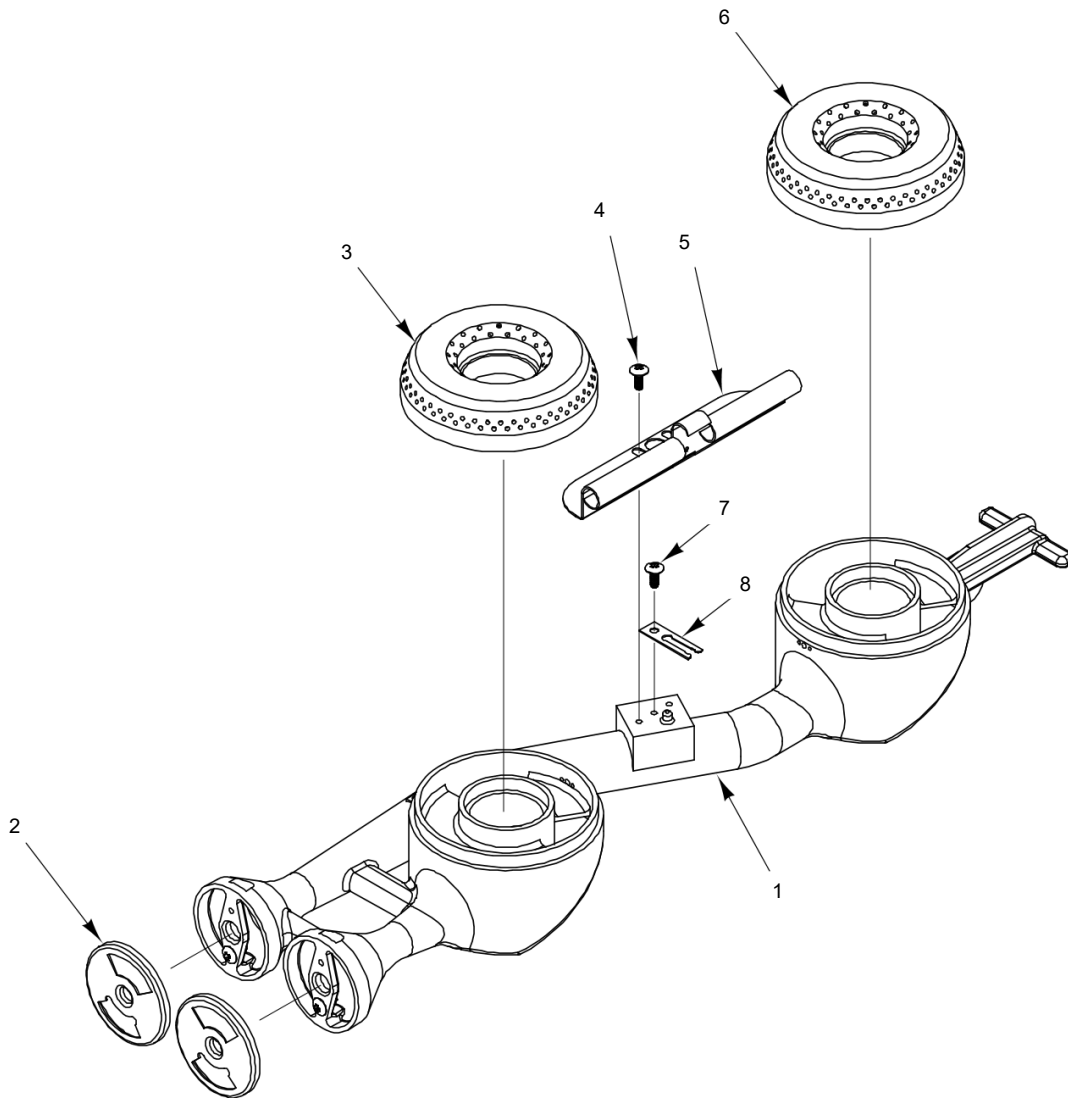

PL-59703

OPEN TOP BURNER ASSEMBLY

OPEN TOP BURNER ASSEMBLY

ILLUS.	PART NO.	NAME OF PART	AMT.
PL-20338			
1	00-763209-000A1	Open Top Burner (Venturi) (Includes items 2, 3, 4, 5, 6, 7, and 8).....	1
2	00-719329	Air Mixer Assy.	2
3	00-417608-00001	Burner Head	1
4	00-730228	Self-Tapping Screw 10-24 x 1/2 Phil. Truss Hd.	2
5	00-787275-00001	Flash Tube	1
6	00-417608-00001	Burner Head	1
7	00-730228	Self-Tapping Screw 10-24 x 1/2 Phil. Truss Hd.	1
8	00-413302-00001	Clip - Pilot Mounting	1