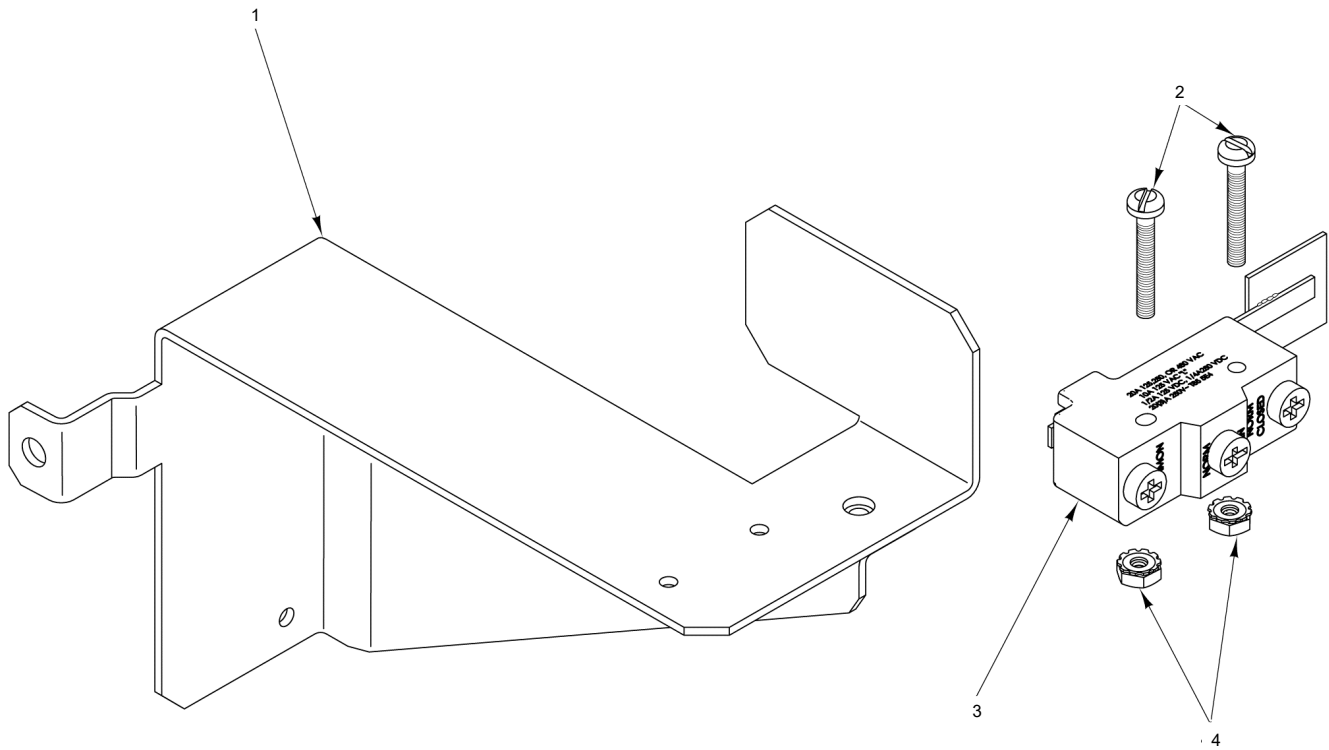

PL-59689

DOOR SWITCH ASSEMBLY

DOOR SWITCH ASSEMBLY

ILLUS.	PART NO.	NAME OF PART	AMT.
PL-20354			
1	00-922181	Bracket - Door Switch	1
2	00-730058	Mach. Screw 6-32 x 1 Phil. Pan Hd.	2
3	00-922878-0000A	Switch Assy.	1
4	00-730535	Nut 6-32 Hex KEPS	2