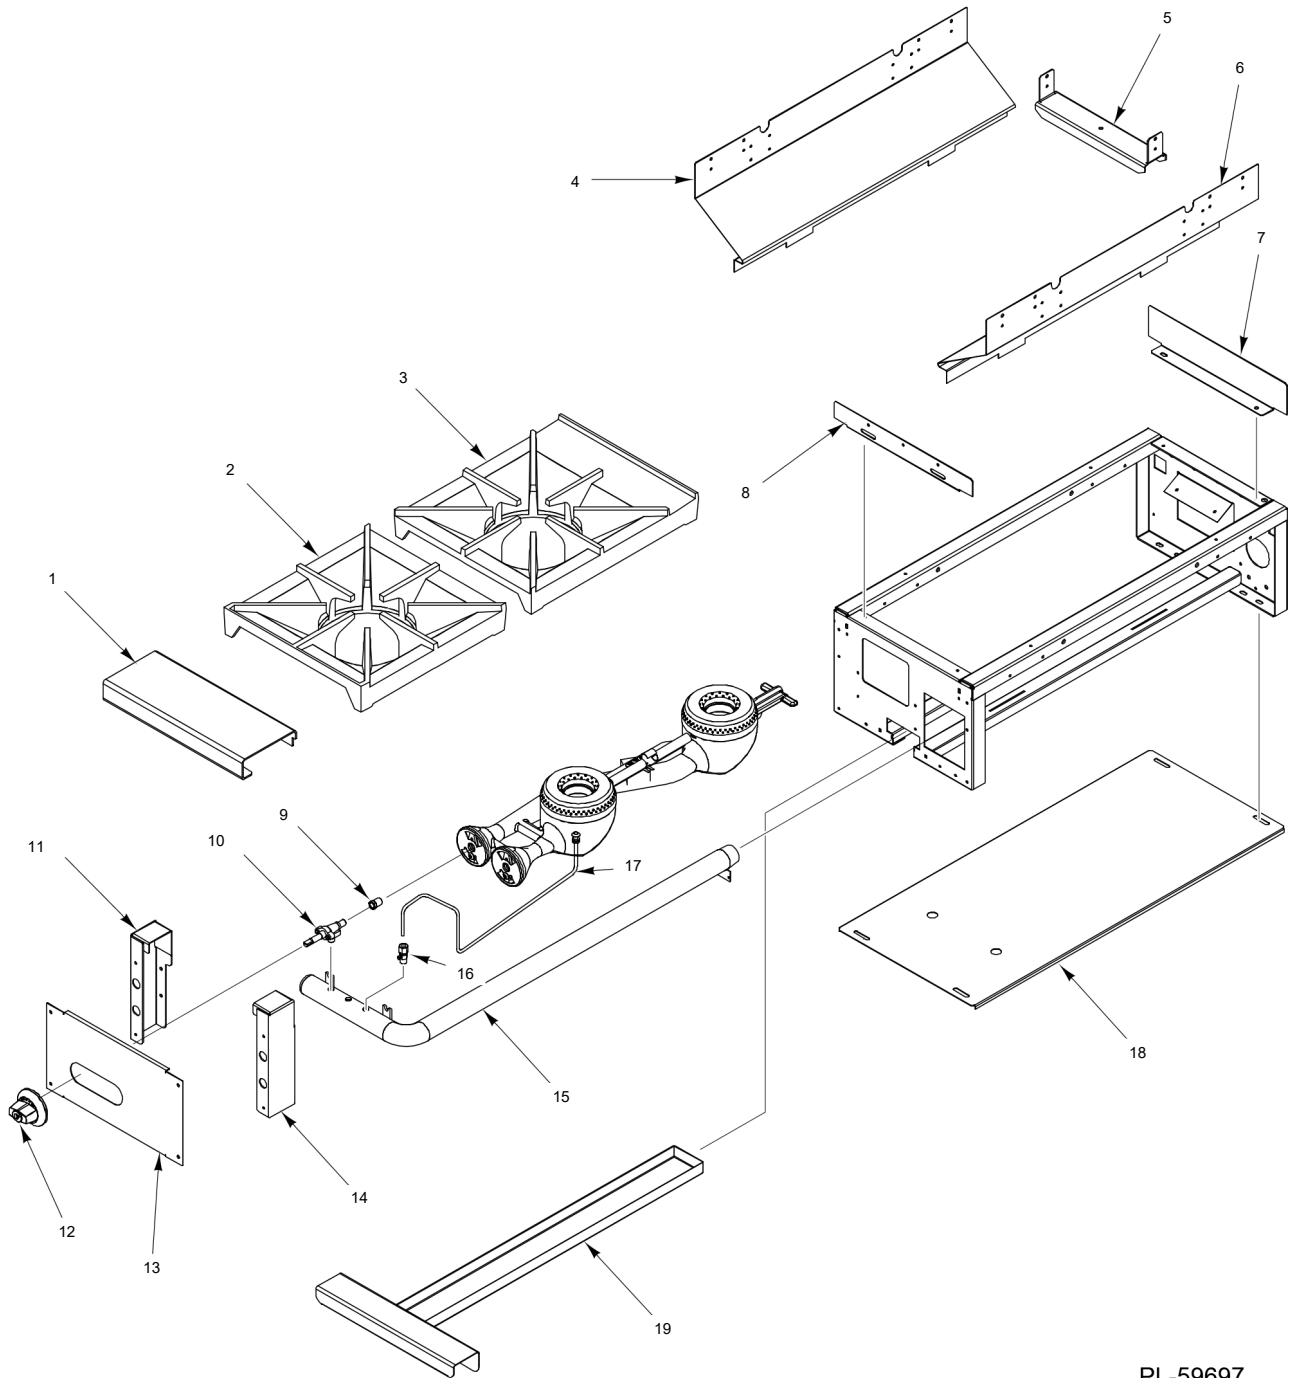

### OPEN TOP BURNER ASSEMBLY

ILLUS.	PART NO.	NAME OF PART	AMT.
<b>PL-20338</b>			
1	00-763209-000A1	Open Top Burner (Venturi) (Includes items 2, 3, 4, 5, 6, 7, and 8).....	1
2	00-719329	Air Mixer Assy. ....	2
3	00-417608-00001	Burner Head .....	1
4	00-730228	Self-Tapping Screw 10-24 x 1/2 Phil. Truss Hd. ....	2
5	00-787275-00001	Flash Tube .....	1
6	00-417608-00001	Burner Head .....	1
7	00-730228	Self-Tapping Screw 10-24 x 1/2 Phil. Truss Hd. ....	1
8	00-413302-00001	Clip - Pilot Mounting .....	1