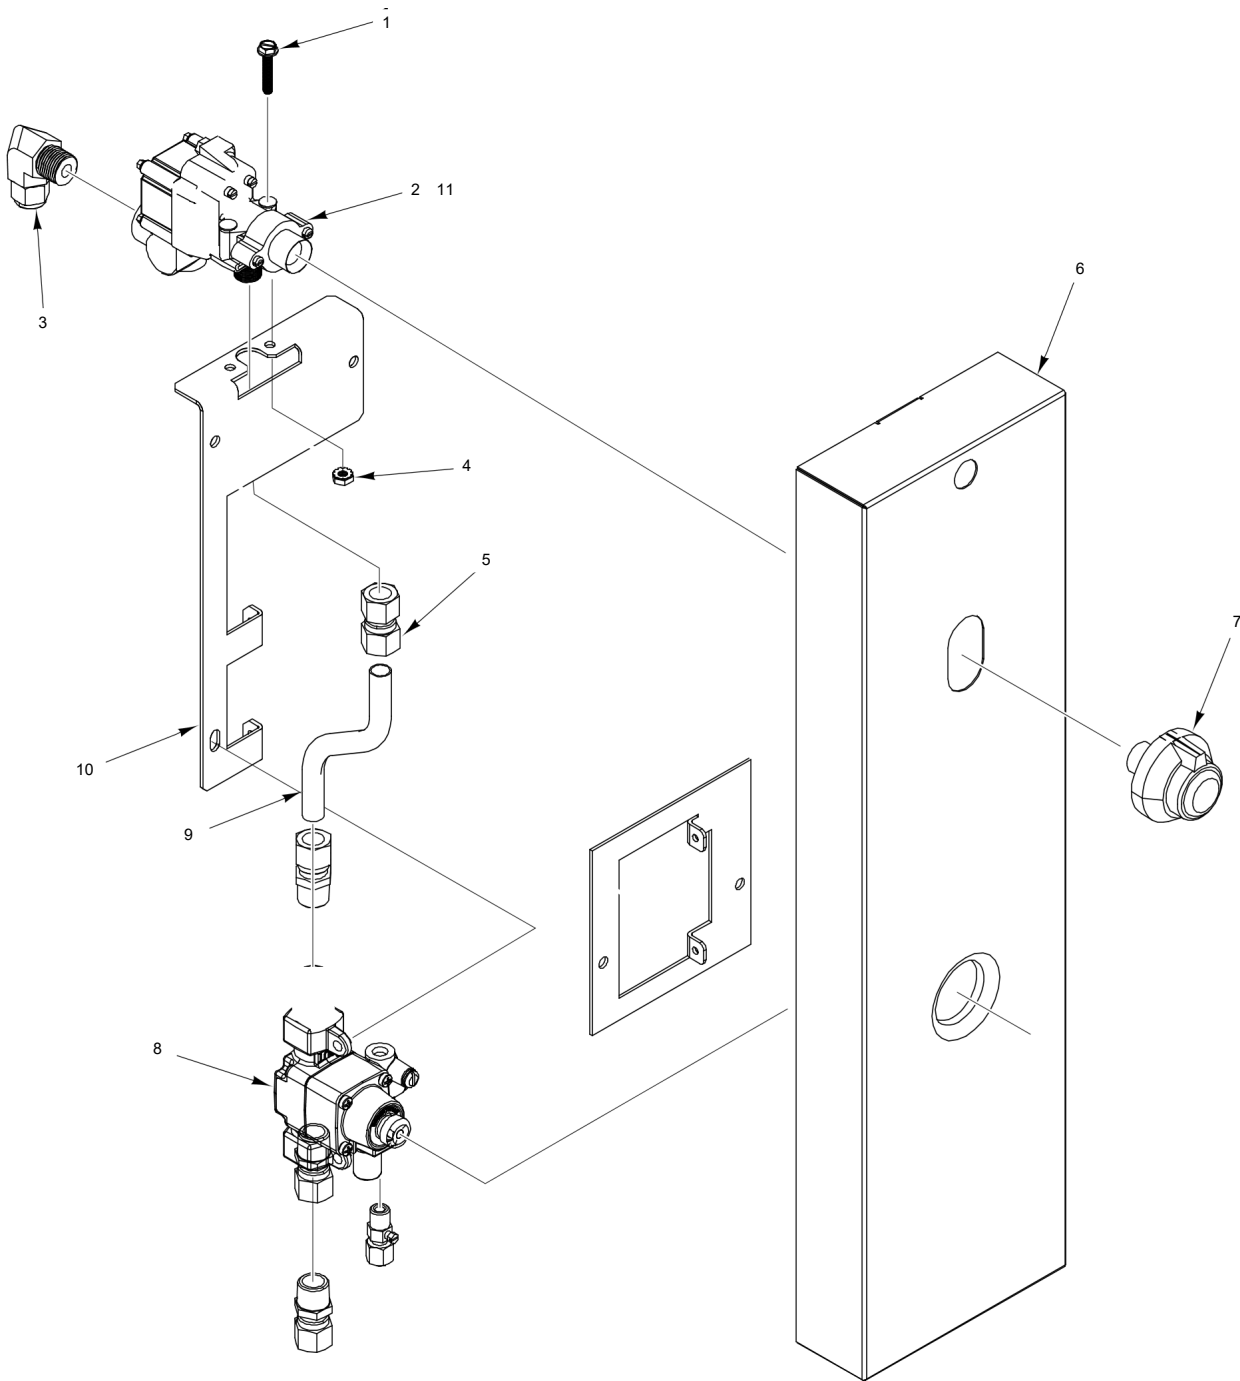

### GRIDDLE/BROILER PANELS

ILLUS.	PART NO.	NAME OF PART	AMT.
PL-20351			
1	00-926527-0000A	Splash Assy. - Outer (LH) .....	1
2	00-927673-0000A	Griddle Plate Assy. ....	1
3	00-926513-0000A	Splash Assy. - Outer (RH) .....	1
4	00-921093	Guard - Motor .....	1
5	00-921529	Bracket - Convection Oven .....	1
6	00-921410	Cover - Flue .....	1
7	00-924022	Deflector - OTB Module (12 In.) .....	1
8	00-927672	Panel - Griddle/Broiler .....	1
9	00-921884-012GB	Bull Nose Griddle Broiler (12 In.) .....	1
10	00-921882	Bracket - Manifold Cover (RH) .....	1
11	00-927676	Support - Bracket .....	1
12	00-921889	Support - Bracket .....	1
13	00-927686	Bracket .....	1
14	00-922006	Support - Insulation .....	1
15	2240-2241	Grommet .....	1
16	00-927686	Bracket .....	1
17	00-927678	Panel .....	1
18	00-921247-0000A	Crumb Tray Assy. ....	1
19	00-417669-000G1	Tray Weldment - Drip (Broiler) .....	1

**STANDARD OVEN CONTROL  
(24 INCH)**

**STANDARD OVEN CONTROL  
(24 INCH)**

ILLUS.	PART NO.	NAME OF PART	AMT.
<b>PL-29511</b>			
1	00-921356-0000A	Manifold .....	1
2	00-922021	Thermostat .....	1
3	00-498356	Pipe - Flanged Thermostat Mount .....	1
4	00-922046-00024	Knob - Adjustable (BJ Valve) .....	1
5	00-922015	Elbow .....	1

PL-59690

**STANDARD OVEN CONTROL  
(30 INCH)**

**STANDARD OVEN CONTROL  
(30 INCH)**

ILLUS.	PART NO.	NAME OF PART	AMT.
<b>PL-20352</b>			
1	00-922019	Screw 10-24 x 1 .....	2
2	00-922020	BJ Thermostat .....	1
3	00-922015	Elbow .....	1
4	00-730534	Nut 10-24 Hex KEPS .....	2
5	00-922017	Fitting 1/8 x 7/16 .....	1
6	00-922179	Panel - Control (Standard) .....	1
7	00-922046	Knob - Adjustable BJ Thermostat .....	1
8	00-922160-0000A	Valve Assy. - Safety .....	1
	00-412788-00004	Thermocouple - 48" Lg. ....	1
9	00-426508-00008	Flex Tubing (8 In.) .....	1
10	00-922178	Bracket - Controller .....	1
11	00-498356	Pipe - Flanged Thermostat Mount .....	1