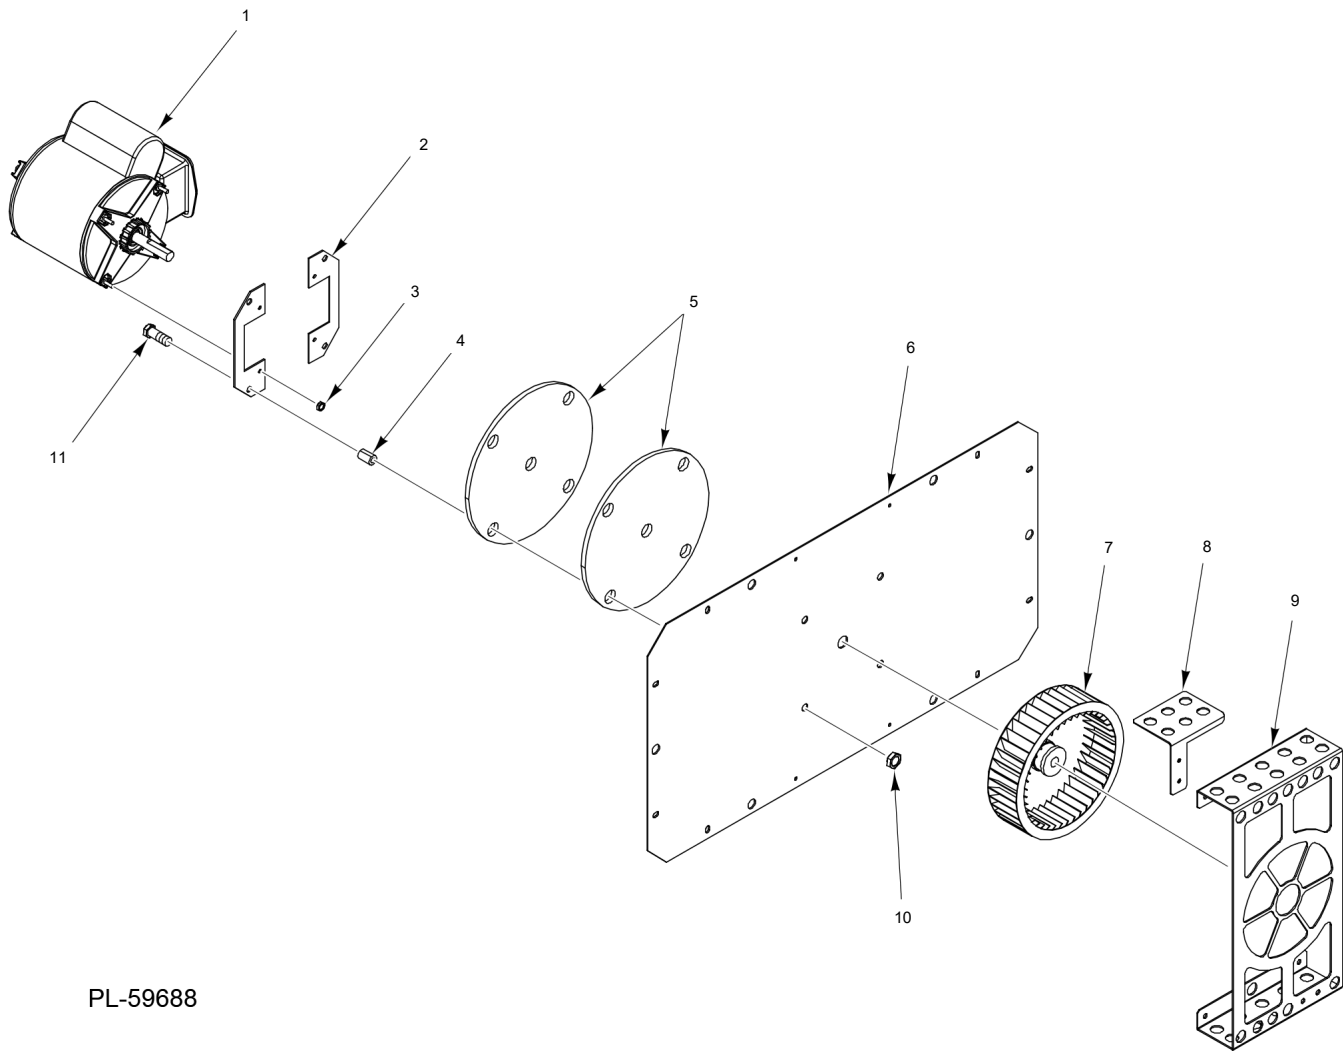

**CONVECTION MOTOR ASSEMBLY
(30 INCH UNIT ONLY)**

**CONVECTION MOTOR ASSEMBLY
(30 INCH UNIT ONLY)**

ILLUS.	PART NO.	NAME OF PART	AMT.
PL-20360			
1	00-419730-00001	Motor (1/6 Hp., 115/208-230 V., 50/60 Hz., 1 Ph.)	1
2	00-419719-00002	Bracket - Motor Mount	2
3	NS-044-07	Nut Assy. 8-32 Hex KEPS	4
4	00-712380	Spacer	4
5	00-428898-00008	Motor Insulation	2
6	00-921640	Motor Mount HB	1
7	00-415780-00008	Wheel - Blower (Incls. Set Screws)	1
8	00-921631	Deflector - Air Flow	1
9	00-921658	Blower Cover HB	1
10	NS-047-72	Lock Nut 1/4-20	4
11	SC-121-01	Mach. Screw 1/4-20 x 1-1/4 Flat Hd.	4