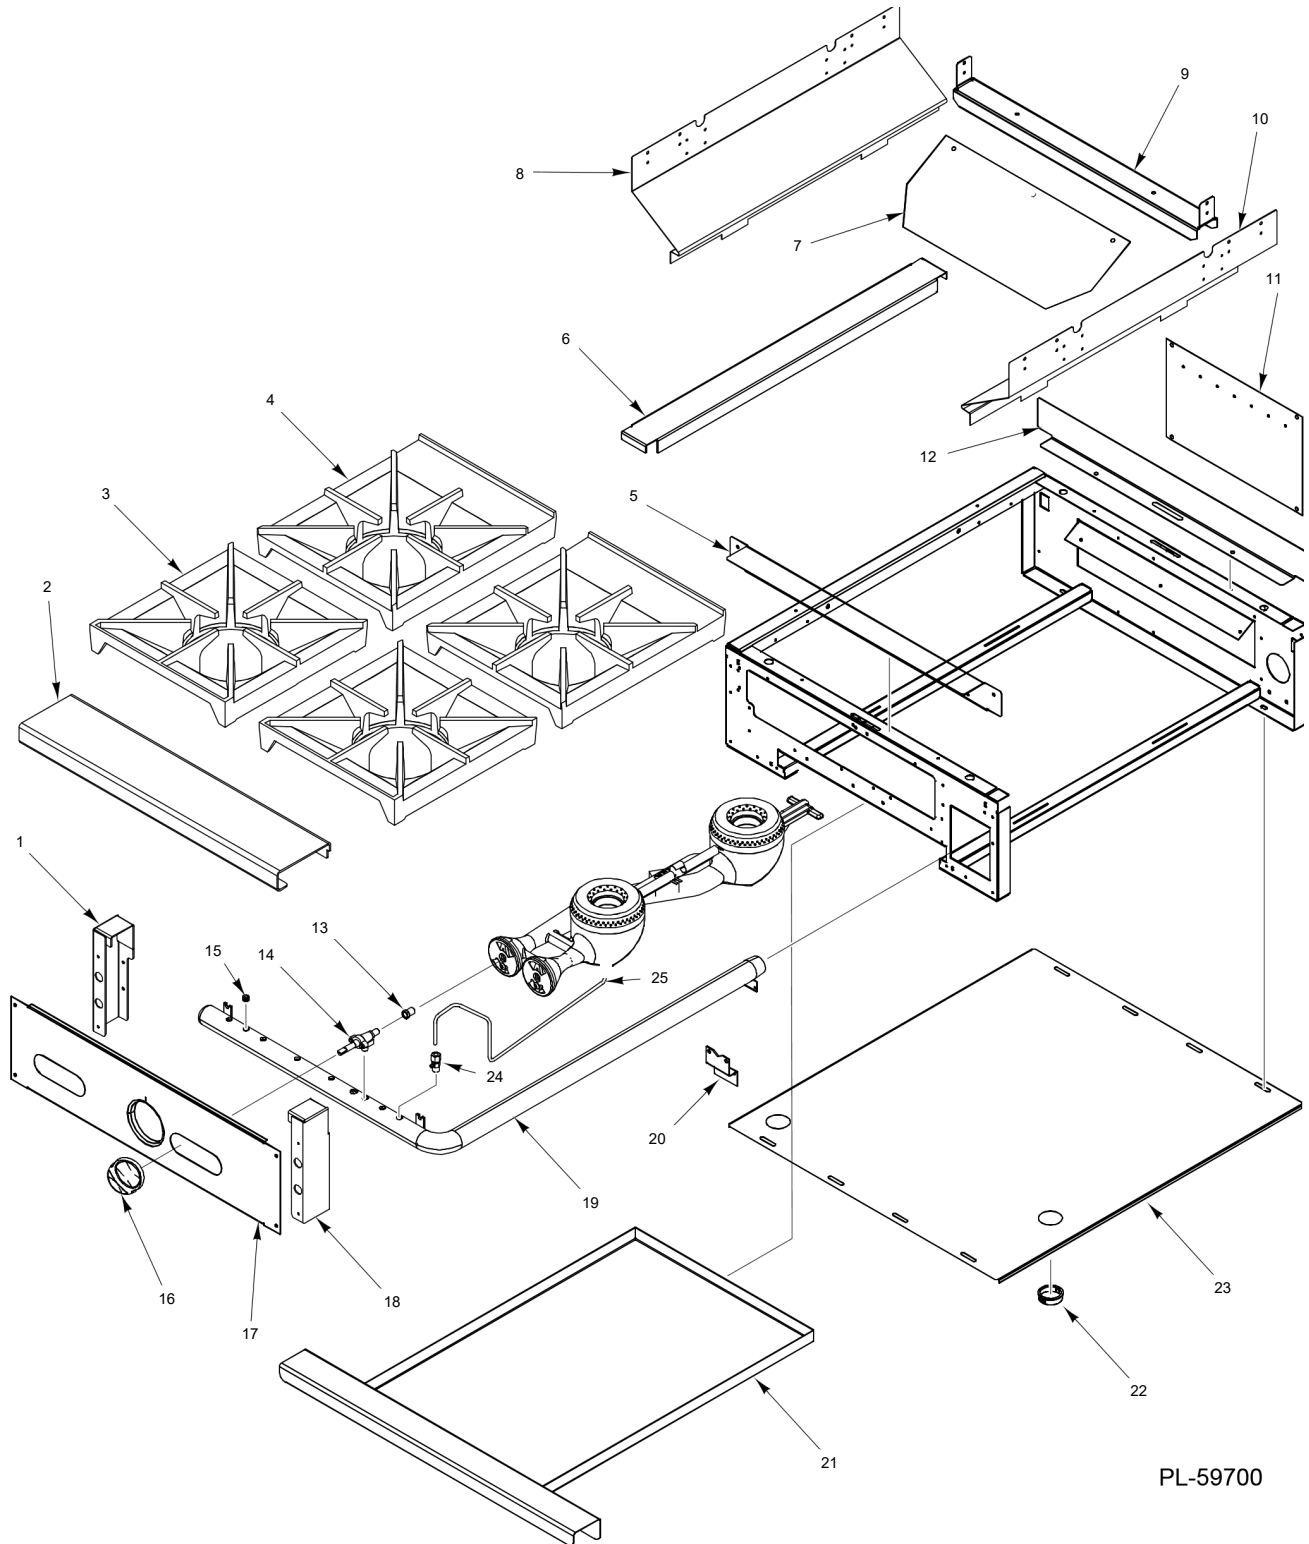

PL-59700

**OPEN TOP BURNER MODULE
(24 INCH)**

OPEN TOP BURNER MODULE (24 INCH)

ILLUS.	PART NO.	NAME OF PART	AMT.
PL-20340			
1	00-921883	Bracket - Manifold Cover (LH)	1
2	00-921884-00024	Bull Nose (24 In.)	1
3	00-925000	Grate - Front	2
4	00-925001	Grate - Rear	2
5	00-921886-00024	Bracket - Front Top	1
6	00-921794	Support - Grate	1
7	00-924515	Deflector - Rear	1
8	00-925015	Drip Pan Guide	1
9	00-924516	Support - Burner	1
10	00-925015	Drip Pan Guide	1
11	00-921410	Cover - Flue	1
12	00-924518	Heat Shield Rear	1
*13		Cap.....	1
14	00-719221	Valve - Manual	1
15	00-719370	Plug	1
16	00-428300-00001	Knob	0
17	00-921885-00024	Cover - Gas Manifold	1
18	00-921882	Bracket - Manifold Cover (RH)	1
19	00-922145-0000A	Manifold	1
20	00-922125	Bracket	1
21	00-924510-0000A	Weldment - Crumb Tray	1
22	2240-2241	Grommet	1
23	00-923518	Support - Insulation	1
24	00-719189	Valve - Single Pilot.....	1
25	00-921107-0000A	Pilot Tube/Tip Assy.	1

* (See Orifice Chart)