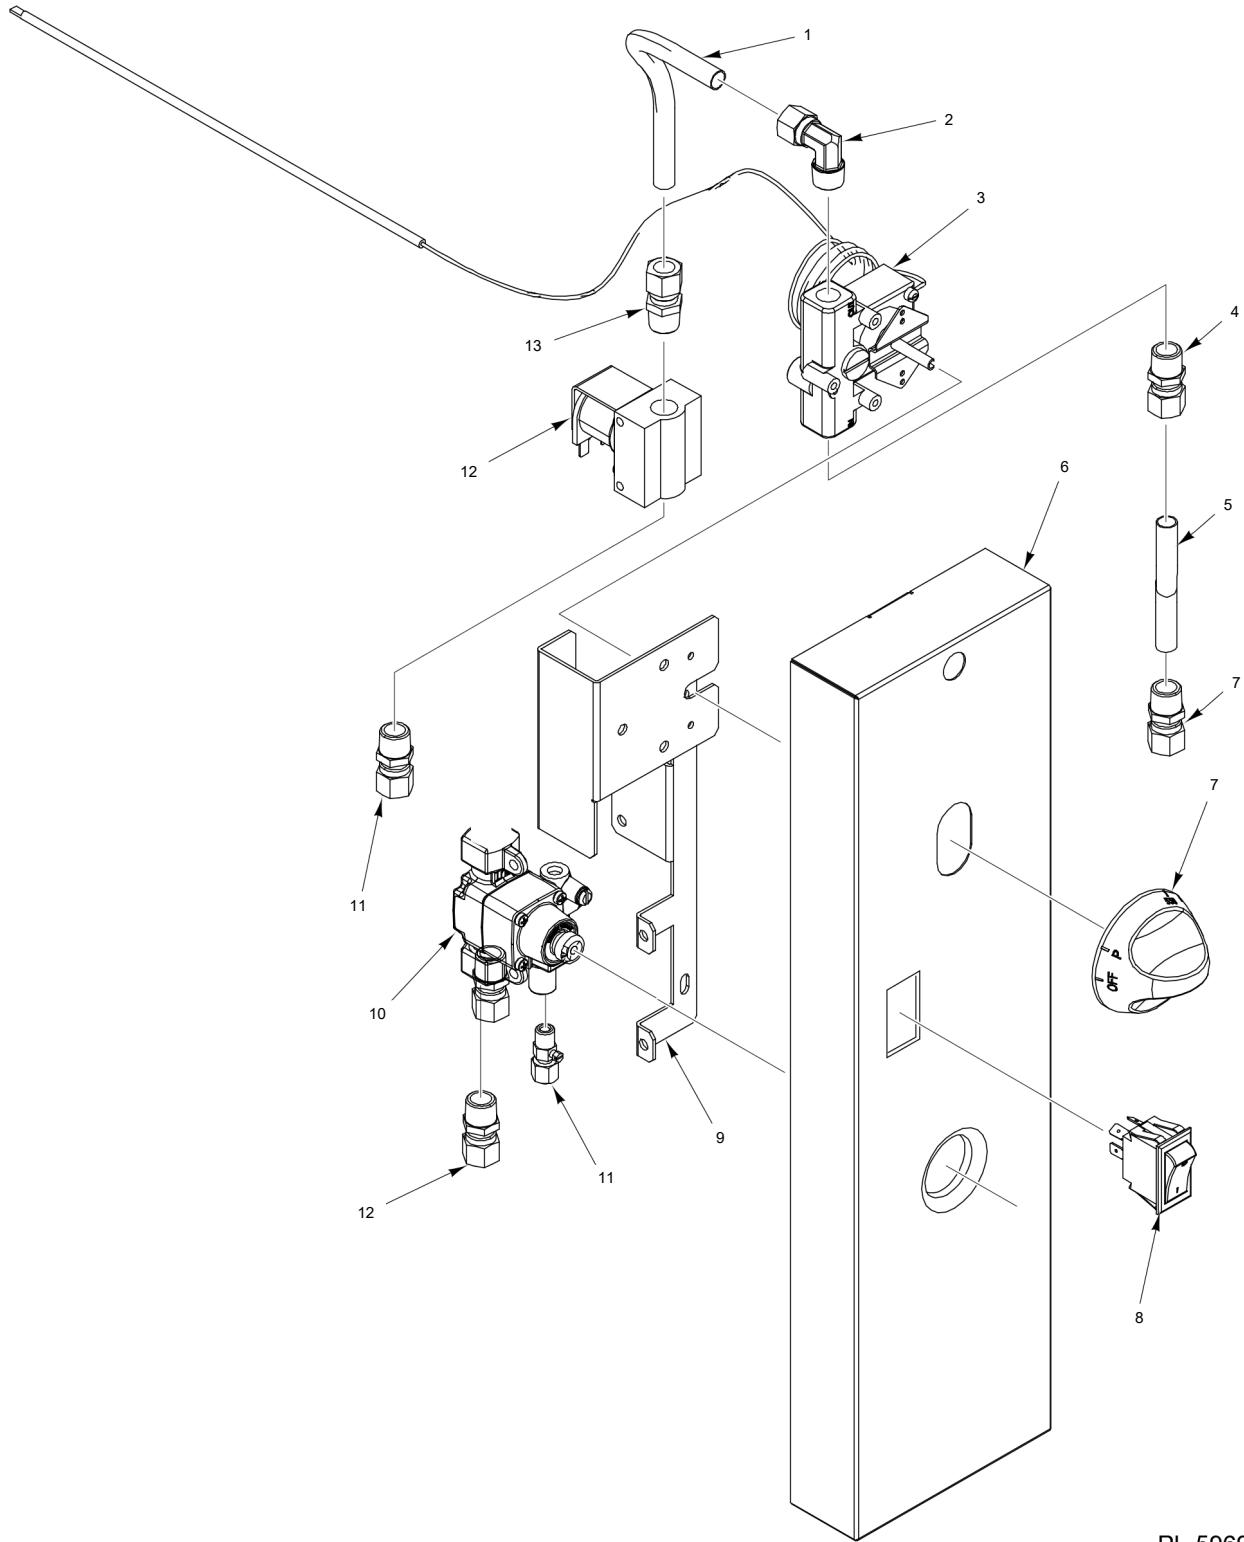

**STANDARD OVEN CONTROL  
(24 INCH)**

**STANDARD OVEN CONTROL  
(24 INCH)**

ILLUS.	PART NO.	NAME OF PART	AMT.
<b>PL-29511</b>			
1	00-921356-0000A	Manifold .....	1
2	00-922021	Thermostat .....	1
3	00-498356	Pipe - Flanged Thermostat Mount .....	1
4	00-922046-00024	Knob - Adjustable (BJ Valve) .....	1
5	00-922015	Elbow .....	1

PL-59690

**STANDARD OVEN CONTROL  
(30 INCH)**

**STANDARD OVEN CONTROL  
(30 INCH)**

ILLUS.	PART NO.	NAME OF PART	AMT.
<b>PL-20352</b>			
1	00-922019	Screw 10-24 x 1 .....	2
2	00-922020	BJ Thermostat .....	1
3	00-922015	Elbow .....	1
4	00-730534	Nut 10-24 Hex KEPS .....	2
5	00-922017	Fitting 1/8 x 7/16 .....	1
6	00-922179	Panel - Control (Standard) .....	1
7	00-922046	Knob - Adjustable BJ Thermostat .....	1
8	00-922160-0000A	Valve Assy. - Safety .....	1
	00-412788-00004	Thermocouple - 48" Lg. ....	1
9	00-426508-00008	Flex Tubing (8 In.) .....	1
10	00-922178	Bracket - Controller .....	1
11	00-498356	Pipe - Flanged Thermostat Mount .....	1