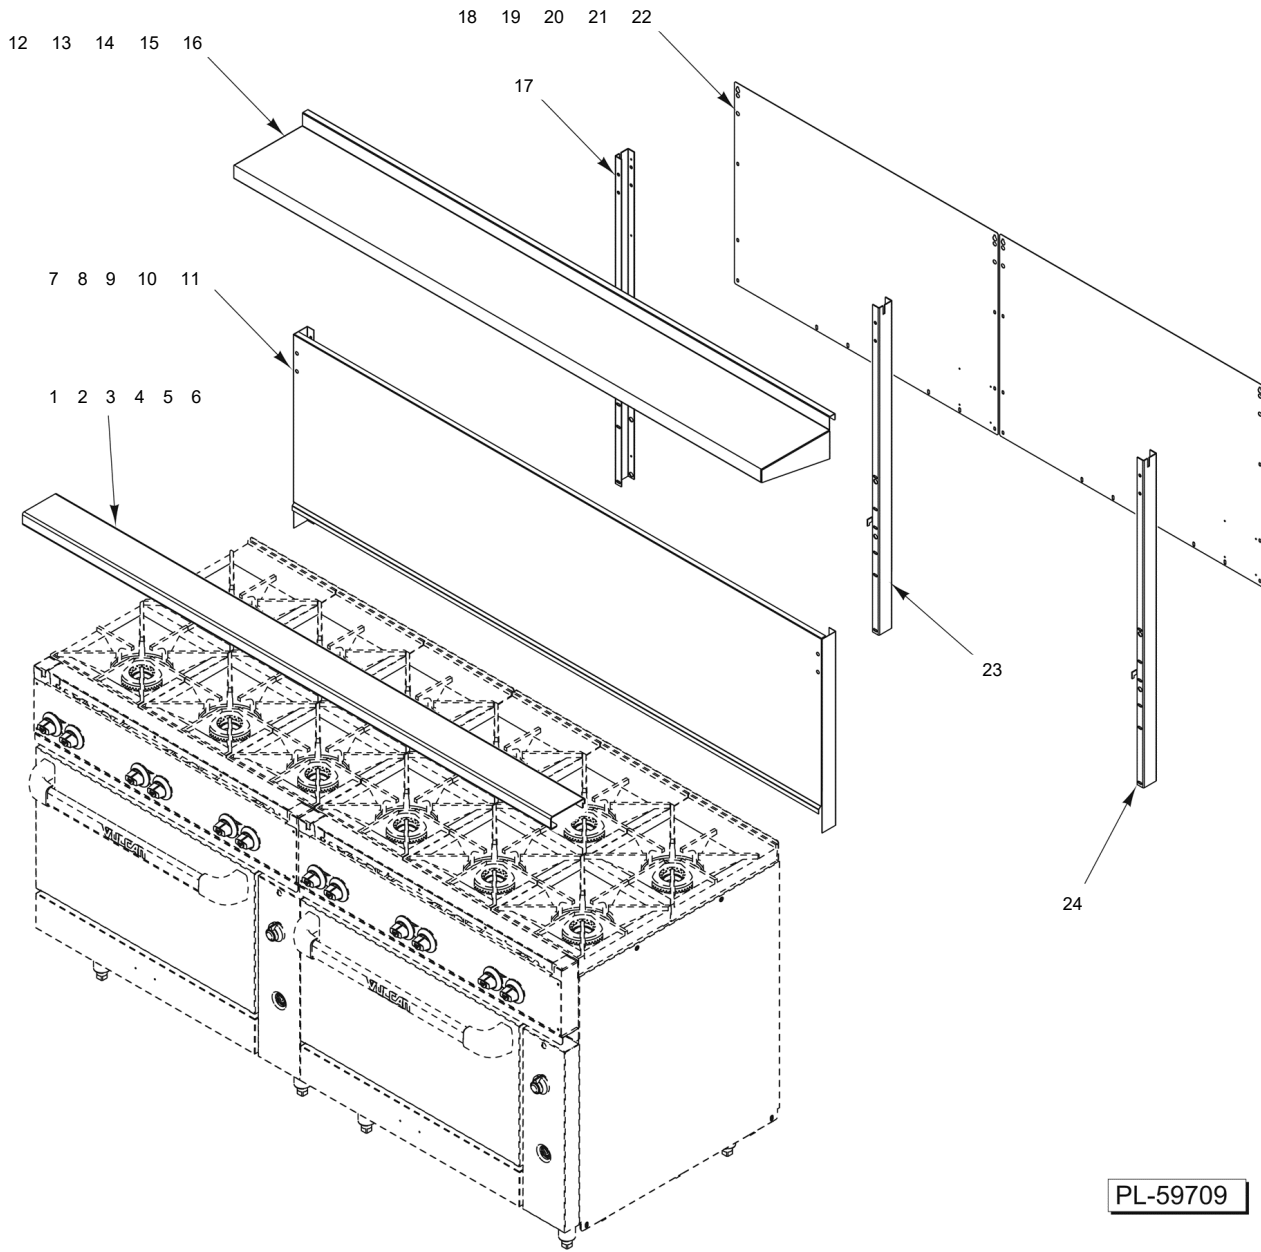

**BACKSPLASH, SHELF, AND BULL NOSE
(ALL SIZES)**

**BACKSPLASH, SHELF, AND BULL NOSE
(ALL SIZES)**

ILLUS.	PART NO.	NAME OF PART	AMT.
PL-20362			
1	00-921884-00012	Bull Nose (12 In.)	1
2	00-921884-00024	Bull Nose (24 In.)	1
3	00-921884-00036	Bull Nose (36 In.)	1
4	00-921884-00048	Bull Nose (48 In.)	1
5	00-921884-00060	Bull Nose (60 In.)	1
6	00-921884-00072	Bull Nose (72 In.)	1
7	00-921053-00024	Backsplash (24 In.)	1
8	00-921053-00036	Backsplash (36 In.)	1
9	00-921053-00048	Backsplash (48 In.)	1
10	00-921053-00060	Backsplash (60 In.)	1
11	00-921053-00072	Backsplash (72 In.)	1
12	00-921730-00024	Shelf (24 In.)	1
13	00-921730-00036	Shelf (36 In.)	1
14	00-921730-00048	Shelf (48 In.)	1
15	00-921730-00060	Shelf (60 In.)	1
16	00-921730-00072	Shelf (72 In.)	1
17	00-921728	Support - Backsplash (LH)	1
18	00-921713	Panel - Back (12 In.)	1
19	00-923525	Panel - Back (24 In.)	1
20	00-921054	Panel - Back (36 In.) (Use two for 72 In. Units).....	1
21	00-923009	Panel - Back (48 In.)	1
22	00-929007	Panel - Back (60 In.)	1
23	00-921729	Support - Backsplash (RH) (Used on 60 & 72 In. Units).....	1
24	00-921729	Support - Backsplash (RH)	1