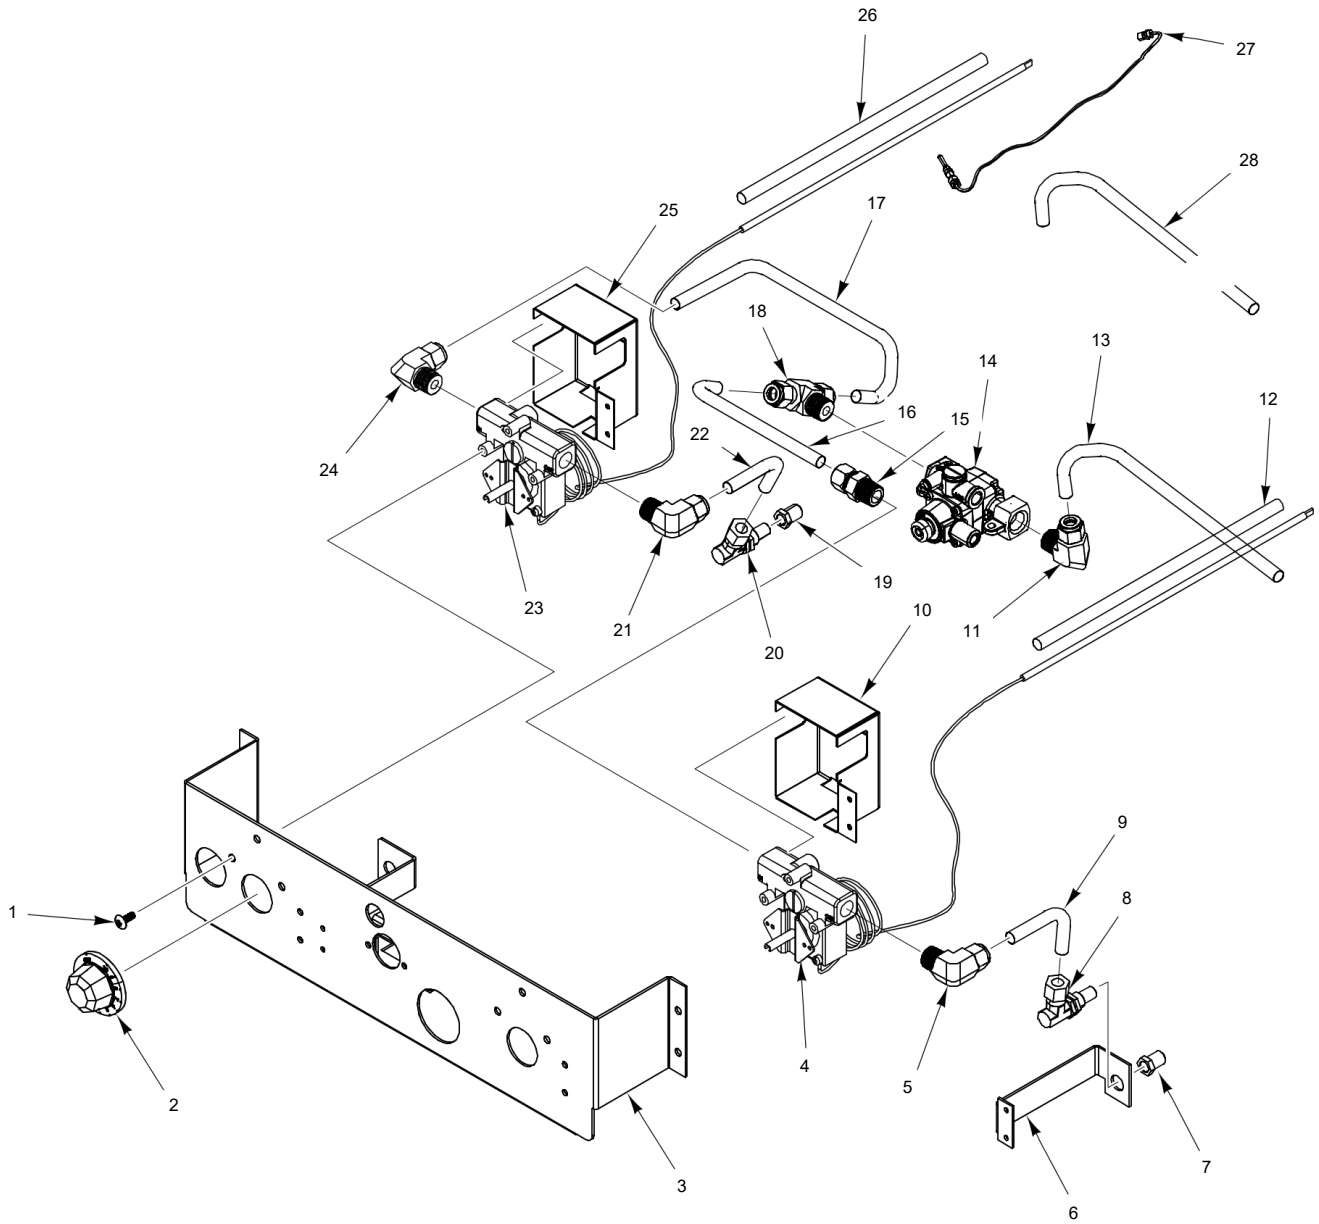

PL-59706

**THERMOSTAT GRIDDLE CONTROL ASSEMBLY
(24 INCH)**

THERMOSTAT GRIDDLE CONTROL ASSEMBLY (24 INCH)

ILLUS.	PART NO.	NAME OF PART	AMT.
PL-20348			
1	00-730228	Self-Tapping Screw 10-24 x 1/2 Phil. Truss Hd.	6
2	00-498086-00007	Knob - Griddle	2
3	00-922191-0000A	Weldment - Control Panel	1
4	00-498096-00550	Valve (550F) T-Stat Combo	1
5	00-719376	Elbow 3/8 x 3/8	1
6	00-921071	Bracket - Right Orifice	1
*7		Orifice.....	1
8	00-719383	Elbow 3/8 Orifice	1
9	00-928037	Flex Tubing (3/8 x 5 In. GS-Nozzle)	1
10	00-921167	GS Cover	1
11	00-719376	Elbow 3/8 x 3/8	1
12	00-719566	Sleeving - Silicon	1
13	00-722221	Flex Tubing (3/8 x 12 In.)	1
14	00-922203	Valve - Safety (WP22K-2511-2-1)	1
15	00-719377	Connector - Straight 3/8 x 3/8 (Brass)	1
16	00-722425	Tube - Flex (3/8 x 8 In.)	1
17	00-722221	Flex Tubing (3/8 x 12 In.)	1
18	00-498028	Tee 3/8 Male Compression	1
*19		Orifice.....	1
20	00-719383	Elbow 3/8 Orifice	1
21	00-719376	Elbow 3/8 x 3/8	1
22	00-928037	Flex Tubing (3/8 x 5 In. GS-Nozzle)	1
23	00-498096-00550	Valve (550F) T-Stat Combo	1
24	00-719376	Elbow 3/8 x 3/8	1
25	00-921167	GS Cover	1
26	00-719566	Sleeving - Silicon	1
27	00-412788-00020	Thermocouple	1
28	00-426505-00012	Tubing - Pilot Flex 1/4 O.D. x 12 In.	1

* (See Orifice Chart)