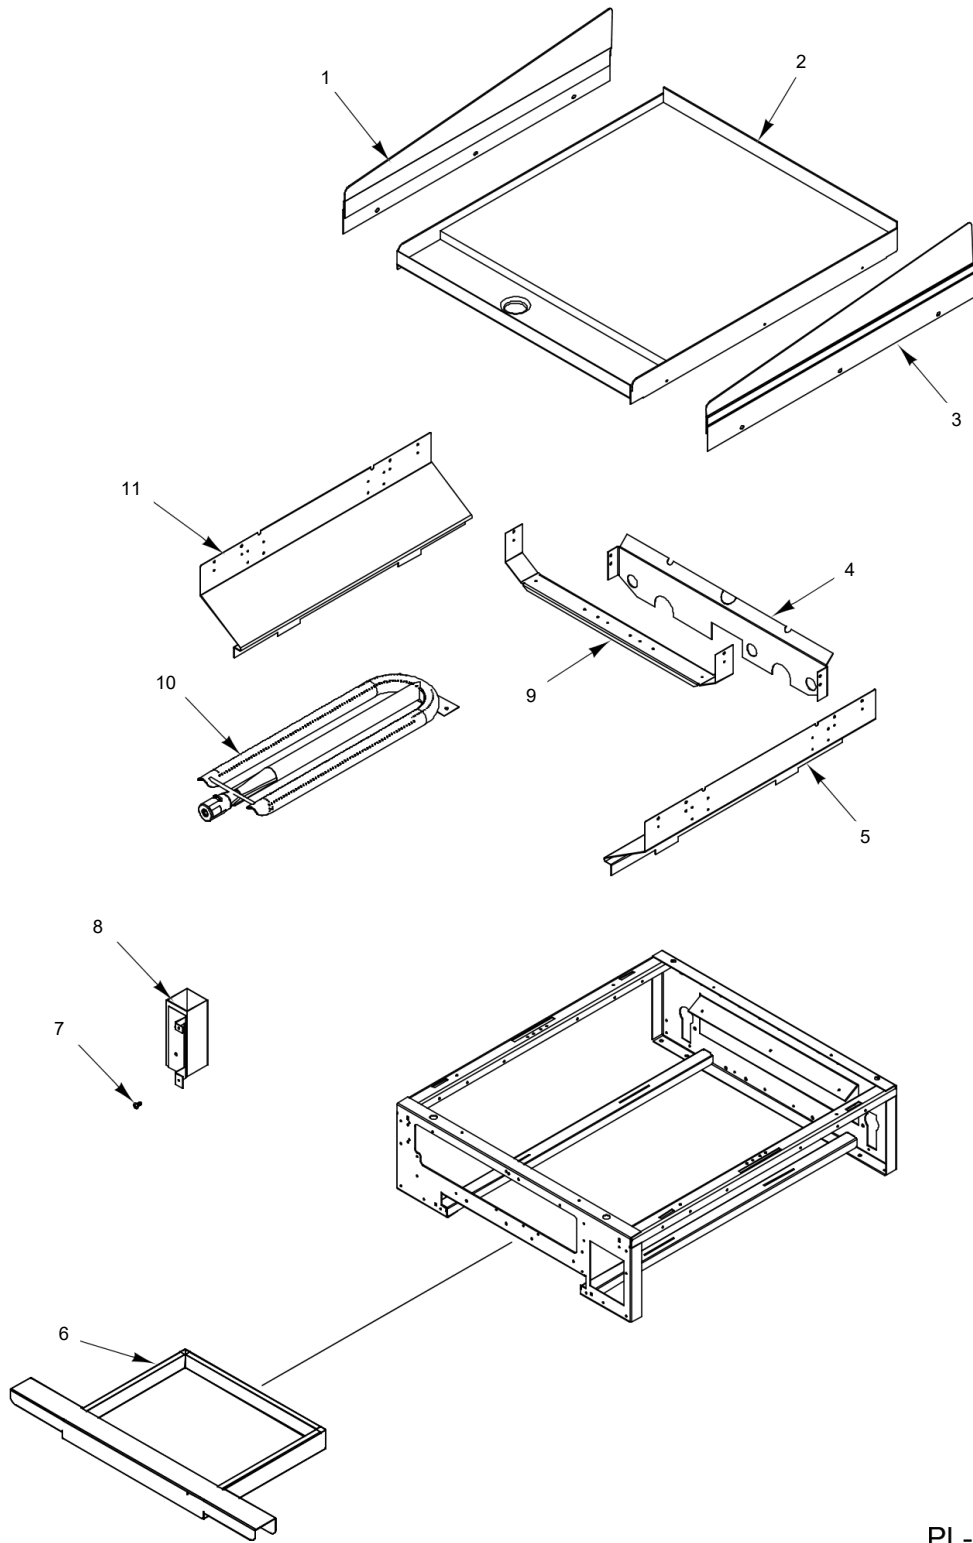

PL-59698

**GRIDDLE TOP MODULE
(24 INCH)**

**GRIDDLE TOP MODULE
(24 INCH)**

ILLUS.	PART NO.	NAME OF PART	AMT.
PL-20343			
1	00-926527-0000A	Splash Assy. - Outer (LH)	1
2	00-924511-0000A	Griddle Plate Assy. (24 In.)	1
3	00-926513-0000A	Splash Assy. - Outer (RH)	1
4	00-921783	Heat Shield (T-Stat Griddle)	1
5	00-925015	Drip Pan Guide	1
6	00-921473-0000A	Tray - Crumb	1
7	00-730228	Self-Tapping Screw 10-24 x 1/2 Phil. Truss Hd.	0
8	00-926519-0000A	Grease Chute Assy.	1
9	00-924503	Burner Support	2
10	00-926509-0000A	Burner - Griddle XL	2
11	00-925015	Drip Pan Guide	1