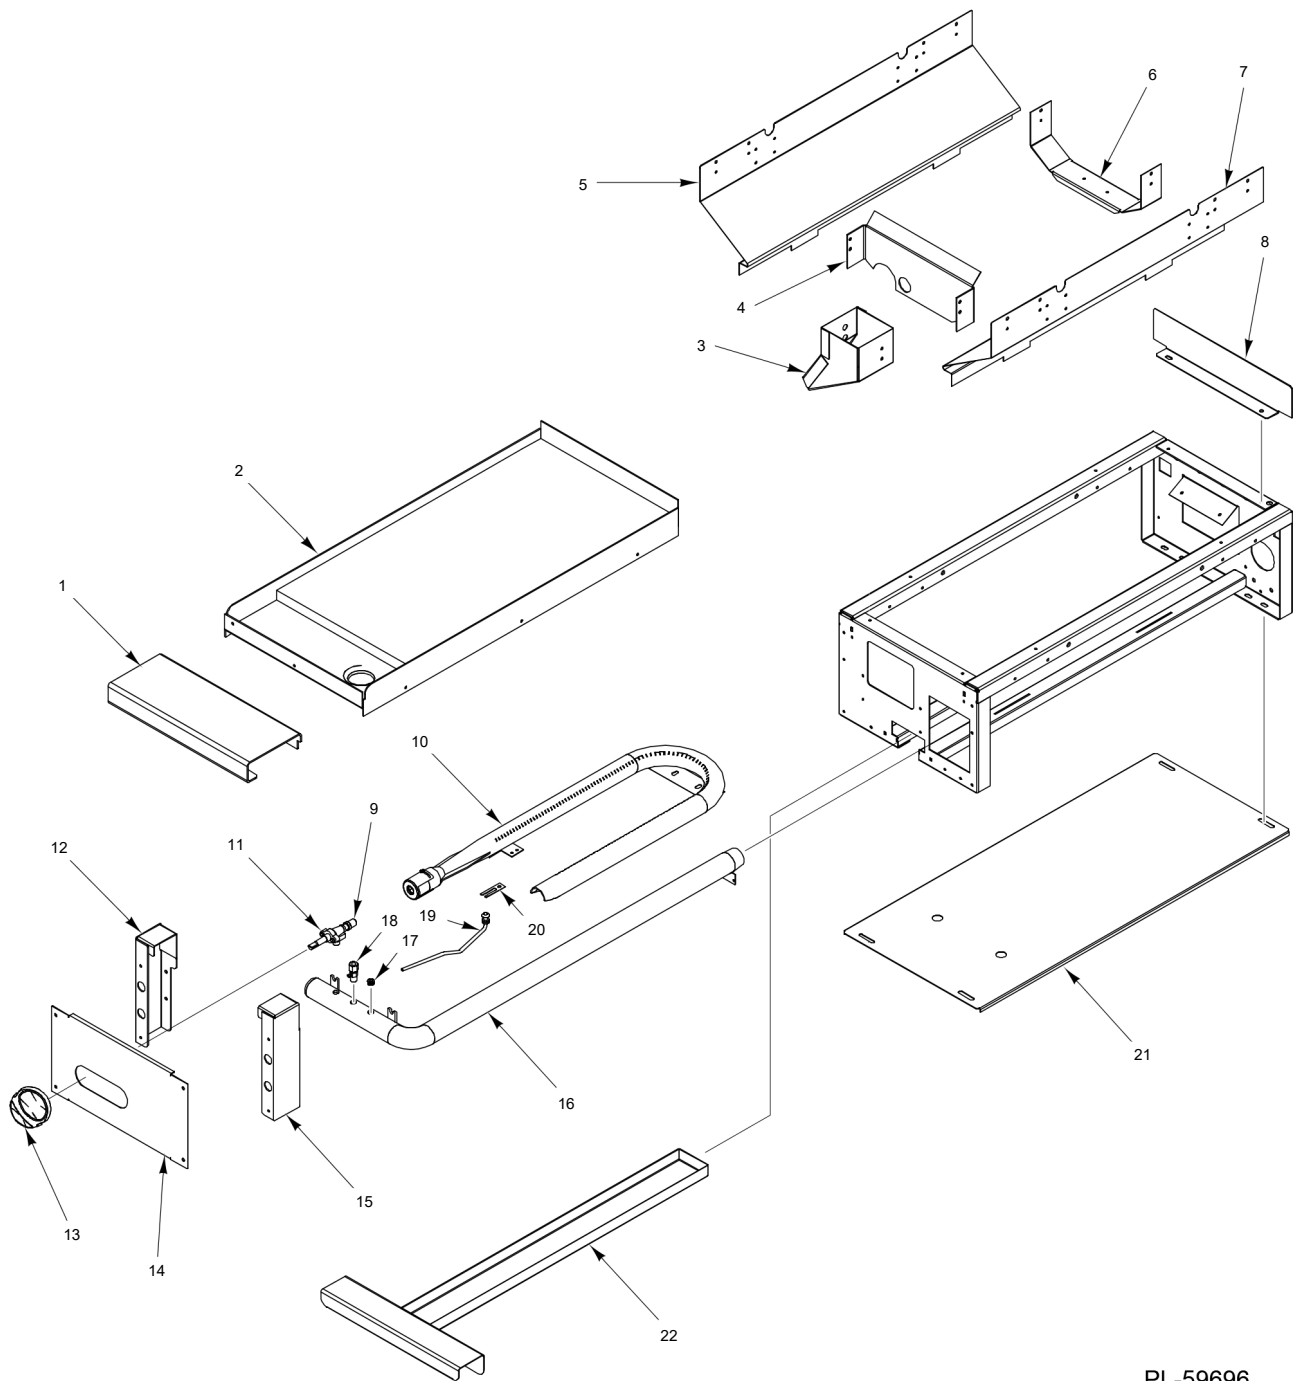

PL-59696

**GRIDDLE TOP MODULE
(12 INCH)**

GRIDDLE TOP MODULE (12 INCH)

ILLUS.	PART NO.	NAME OF PART	AMT.
PL-20342			
1	00-921884-00012	Bull Nose (12 In.)	1
2	00-924012-0000A	Griddle Assy.	1
3	00-924016-0000A	Grease Chute Assy.	1
4	00-924028	Heat Shield (12 In.) (Griddle).....	1
5	00-925015	Drip Pan Guide	1
6	00-924019	Support - Burner	1
7	00-925015	Drip Pan Guide	1
8	00-921782	Shield - Rear	1
*9		Cap.....	1
10	00-924020-0000A	Burner - Griddle XL	1
11	00-497240	Valve - Manual Griddle	1
12	00-921883	Bracket - Manifold Cover (LH)	1
13	00-428300-00001	Knob	1
14	00-921885-00012	Cover - Gas Manifold	1
15	00-921882	Bracket - Manifold Cover (RH)	1
16	00-922146-0000A	Manifold	1
17	00-719370	Plug	1
18	00-719189	Valve - Single Pilot.....	1
19	00-428915-00001	Griddle Pilot Tube/Tip Assy.	1
20	00-413302-00001	Clip - Pilot Mounting	1
21	00-923011	Support - Insulation	1
22	00-924009-0000A	Tray - Crumb	1

* (See Orifice Chart)