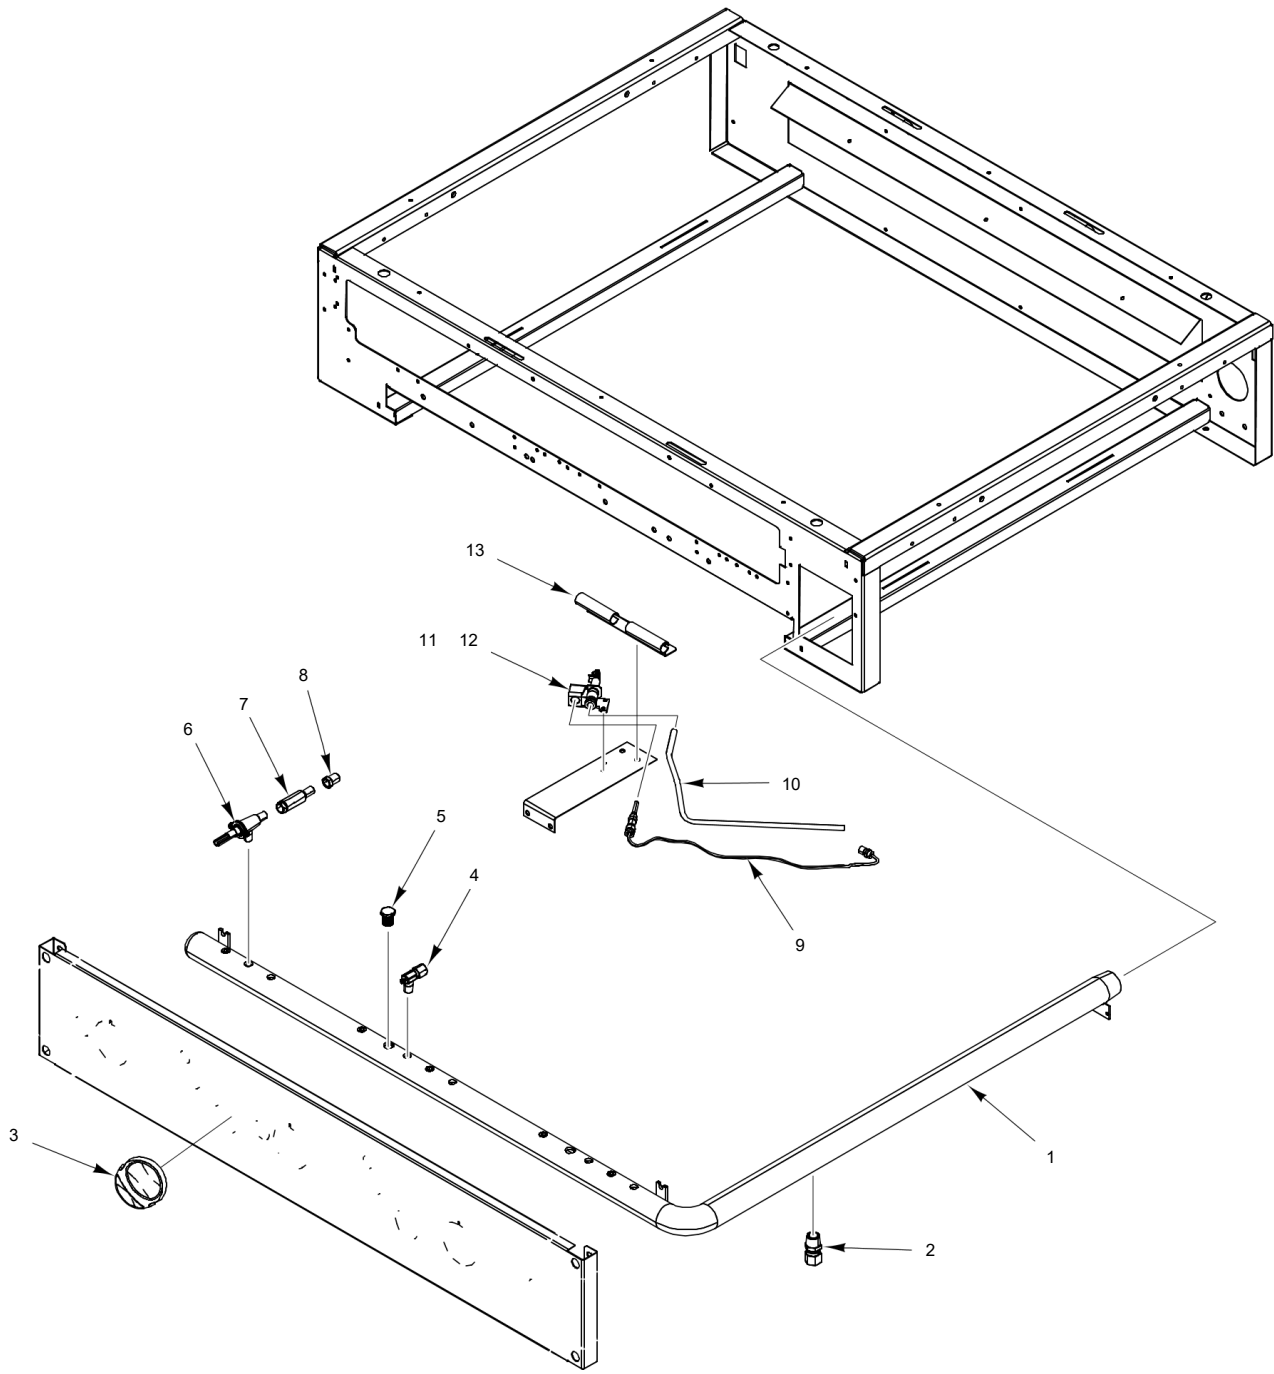

PL-59704

**GRIDDLE MANIFOLD AND VALVES
(36 INCH)**

**GRIDDLE MANIFOLD AND VALVES
(36 INCH)**

ILLUS.	PART NO.	NAME OF PART	AMT.
PL-20346			
1	00-922144-0000A	Manifold	1
2	FP-085-42	Fitting - Tube (7/16 TBG X 3/8 MPT)	1
3	00-428300-00001	Knob	3
4	00-404193-00001	Valve - Pilot	2
5	00-719371	Plug	0
6	00-497240-00001	Valve - Manifold	3
7	00-926523	Valve - Extension	3
*8		Hood - Valve.....	3
9	00-412788-00020	Thermocouple	2
10	00-426505-00012	Tubing - Pilot Flex 1/4 O.D. x 12 In.	2
11	00-426262-00001	Pilot Assy. (NAT)	2
12	00-426262-00002	Pilot Assy. (LP)	2
13	00-921074	Flash Tube - Griddle	2

* (See Orifice Chart)