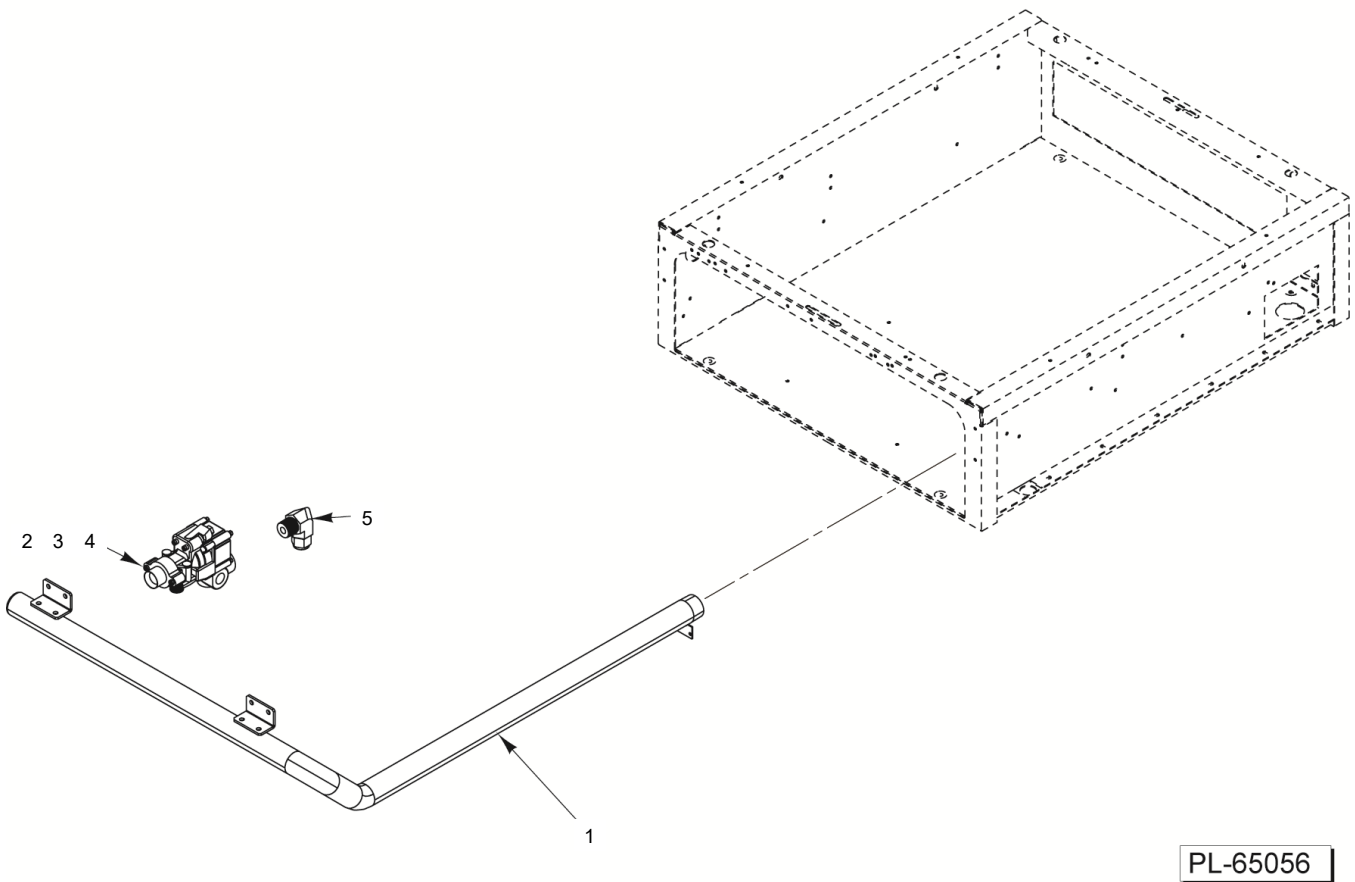

**STANDARD OVEN CONTROL
(24 INCH)**

**STANDARD OVEN CONTROL
(24 INCH)**

ILLUS.	PART NO.	NAME OF PART	AMT.
PL-29511			
1	00-921356-0000A	Manifold	1
2	00-922021	Thermostat	1
3	00-498356	Pipe - Flanged Thermostat Mount	1
4	00-922046-00024	Knob - Adjustable (BJ Valve)	1
5	00-922015	Elbow	1