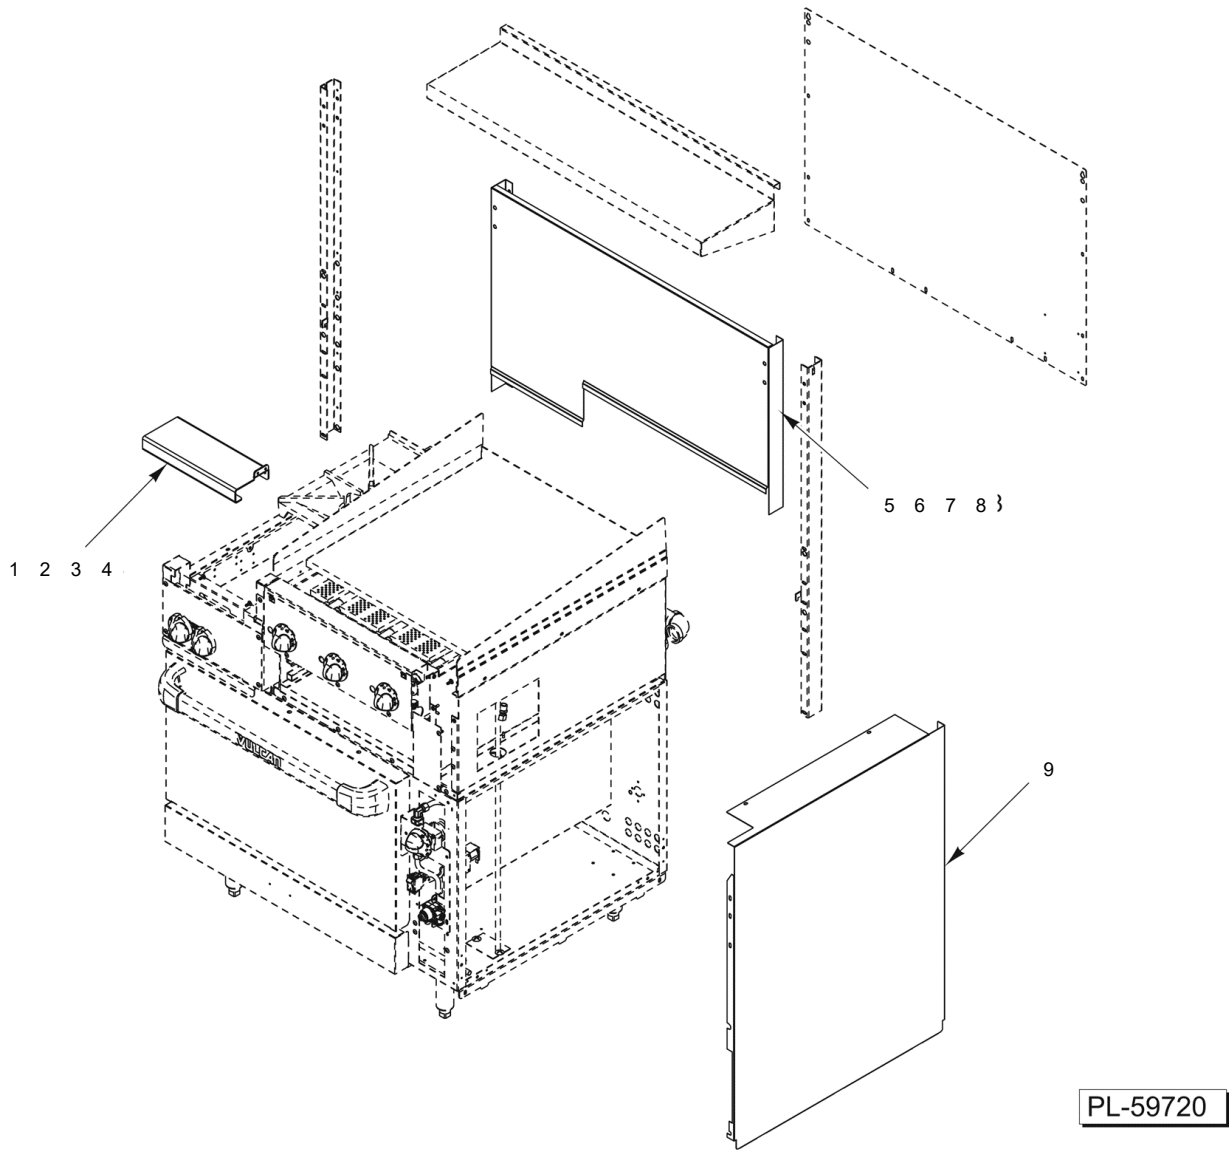

BACKSPLASH AND PANELS (GRIDDLE/BROILERS)

BACKSPLASH AND PANELS (GRIDDLE/BROILERS)

ILLUS.	PART NO.	NAME OF PART	AMT.
PL-20364			
1	00-921884-012GB	Bull Nose Griddle Broiler (12 In.)	1
2	00-921884-024GB	Bull Nose Griddle Broiler (24 In.)	1
3	00-921884-036GB	Bull Nose Griddle Broiler (36 In.)	1
4	00-921884-048GB	Bull Nose Griddle Broiler (48 In.)	1
5	00-921258-00036	Backsplash (36 In.)	1
6	00-921258-00048	Backsplash (48 In.)	1
7	00-921258-00060	Backsplash (60 In.)	1
8	00-921258-00072	Backsplash (72 In.)	1
9	00-921764	Panel - Side (Griddle/Broilers)	1