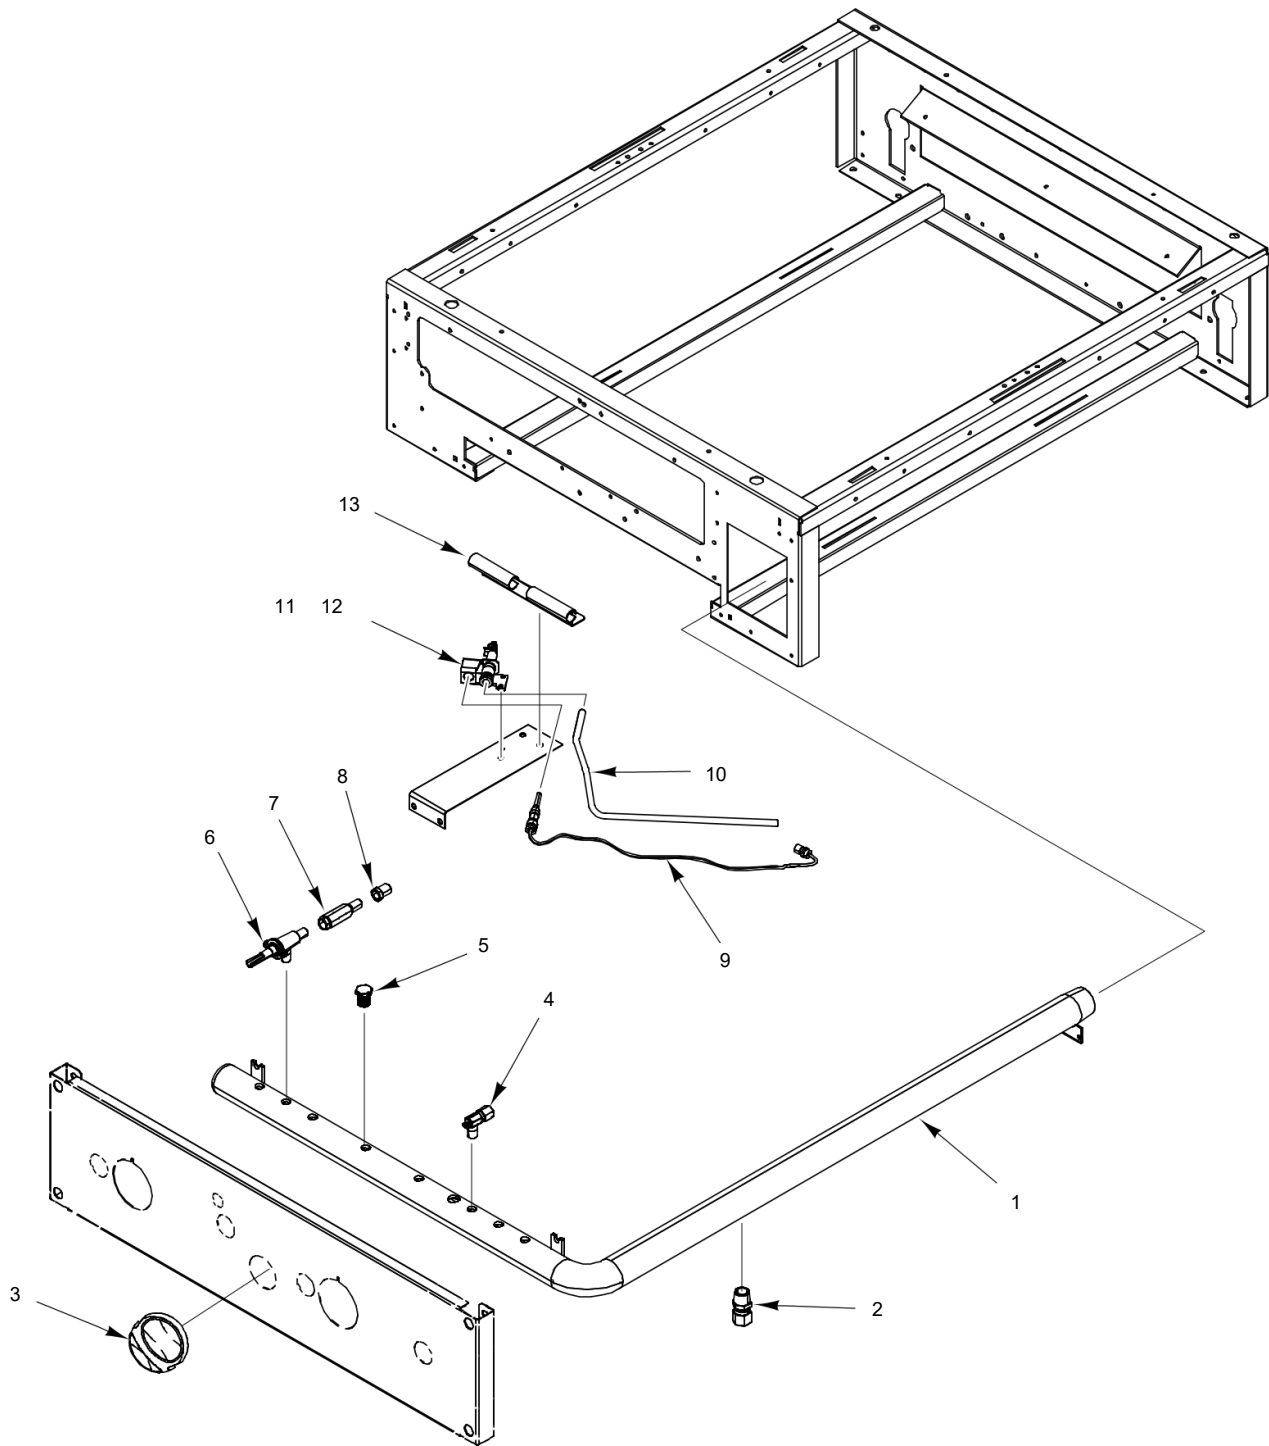

PL-59719

**GRIDDLE MANIFOLD AND VALVES
(24 INCH)**

**GRIDDLE MANIFOLD AND VALVES
(24 INCH)**

ILLUS.	PART NO.	NAME OF PART	AMT.
PL-20345			
1	00-922145-0000A	Manifold	1
2	FP-085-42	Fitting - Tube (7/16 TBG X 3/8 MPT)	1
3	00-428300-00001	Knob	3
4	00-404193-00001	Valve - Pilot	1
5	00-719371	Plug	0
6	00-497240-00001	Valve - Manifold (Griddle).....	3
7	00-926523	Valve - Extension	3
*8		Hood - Valve.....	3
9	00-412788-00020	Thermocouple	1
10	00-426505-00012	Tubing - Pilot Flex 1/4 O.D. x 12 In.	1
11	00-426262-00001	Pilot Assy. (NAT)	1
12	00-426262-00002	Pilot Assy. (LP)	1
13	00-921074	Flash Tube - Griddle	1

* (See Orifice Chart)