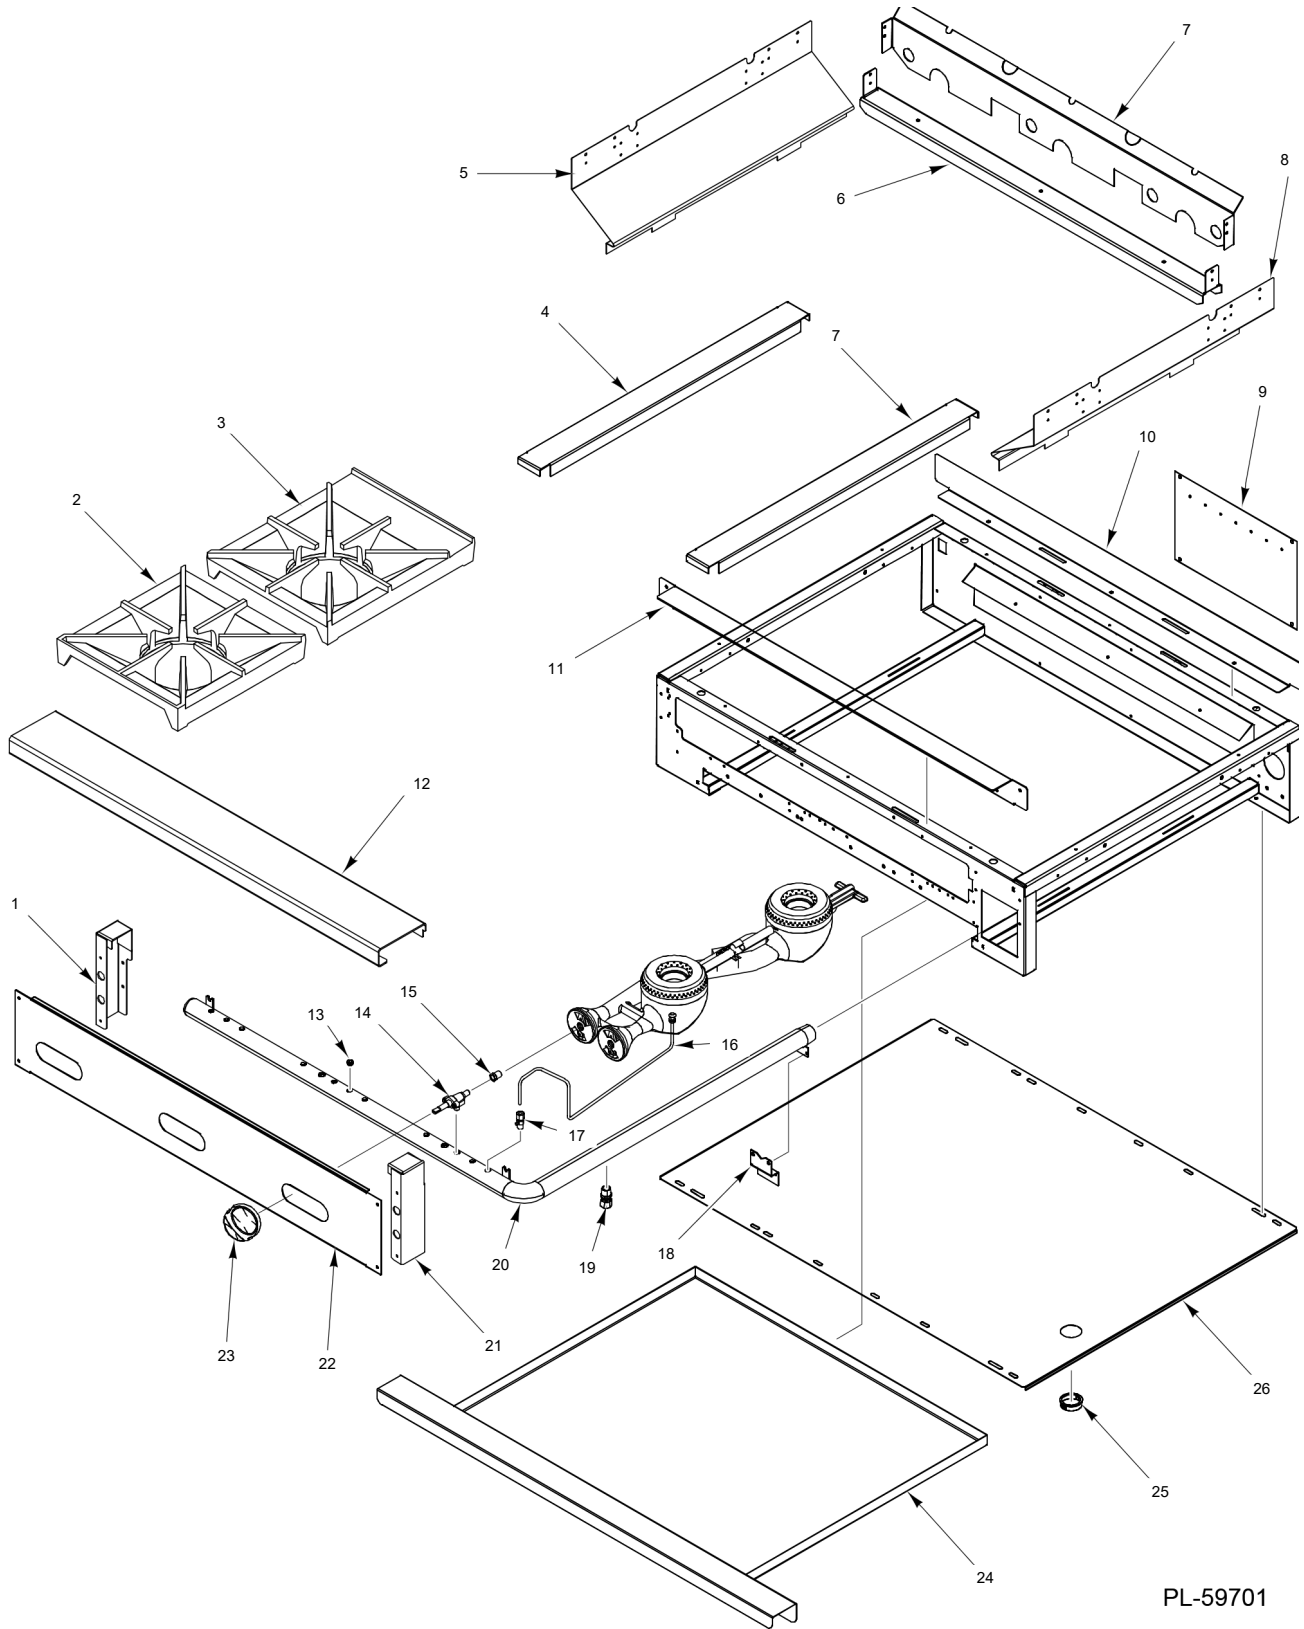

PL-59701

**OPEN TOP BURNER MODULE
(36 INCH)**

**OPEN TOP BURNER MODULE
(36 INCH)**

ILLUS.	PART NO.	NAME OF PART	AMT.
PL-20341			
1	00-921883	Bracket - Manifold Cover (LH)	1
2	00-925000	Grate - Front	2
3	00-925001	Grate - Rear	2
4	00-921794	Support - Grate	1
5	00-925015	Drip Pan Guide	1
6	00-925035	Deflector - Rear	1
7	00-921794	Support - Grate	1
8	00-925015	Drip Pan Guide	1
9	00-921410	Cover - Flue	1
10	00-921148	Heat Shield Rear	1
11	00-921886	Bracket - Front Top	1
12	00-921884-00036	Bull Nose (36 In.)	1
13	00-719370	Plug	0
14	00-719221	Valve - Manual	1
*15		Cap	1
16	00-921107-0000A	Pilot Tube/Tip Assy.	1
17	00-719189	Valve - Single Pilot.....	1
18	00-922125	Bracket	1
19	FP-085-42	Fitting - Tube (7/16 TBG X 3/8 MPT)	1
20	00-922144-0000A	Manifold	1
21	00-921882	Bracket - Manifold Cover (RH)	1
22	00-921885-00036	Cover - Gas Manifold	1
23	00-428300-00001	Knob	0
24	00-921044-0000A	Weldment - Crumb Tray	1
25	2240-2241	Grommet	1
26	00-922006	Support - Insulation	0

* (See Orifice Chart)