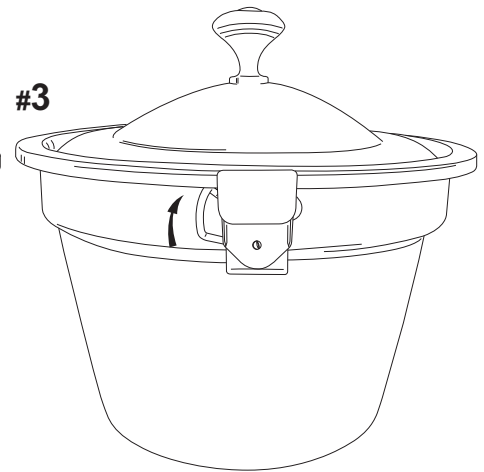

Miramar™ Hinged Cover Assembly Instructions

ITEM NUMBERS: 8231610/8231620 — Cover for 7qt / 8261710/8261720 — Cover for 10qt

Setting the Standard™

The Vollrath Company, L.L.C.
1236 North 18th Street
Sheboygan, WI 53082-0611
U.S.A.
Main Tel: 800.624.2051
Service Tel: 800.628.0832
FAX: 800.752.5620

Vollrath of Canada, Co.
Tel: 800.695.8560
FAX: 800.752.5620

Part #21460-3 Rev. 12/15

Miramar™ Hinged Cover Assembly Instructions

ITEM NUMBERS: 8231610/8231620 — Cover for 7qt / 8261710/8261720 — Cover for 10qt