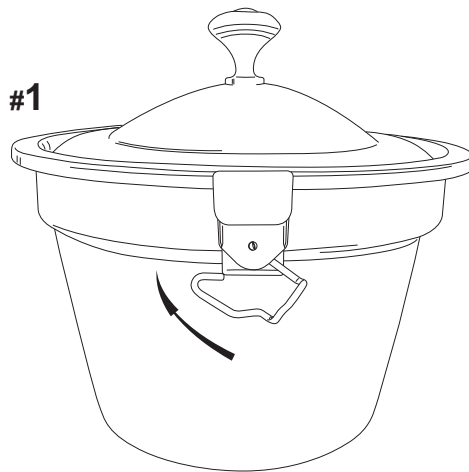

Miramar™ Hinged Cover Assembly Instructions

ITEM NUMBERS: 8231610/8231620 — Cover for 7qt / 8261710/8261720 — Cover for 10qt

Setting the Standard™

The Vollrath Company, L.L.C.
1236 North 18th Street
Sheboygan, WI 53082-0611
U.S.A.
Main Tel: 800.624.2051
Service Tel: 800.628.0832
FAX: 800.752.5620

Vollrath of Canada, Co.
Tel: 800.695.8560
FAX: 800.752.5620

Part #21460-3 Rev. 12/15

Miramar™ Hinged Cover Assembly Instructions

ITEM NUMBERS: 8231610/8231620 — Cover for 7qt / 8261710/8261720 — Cover for 10qt