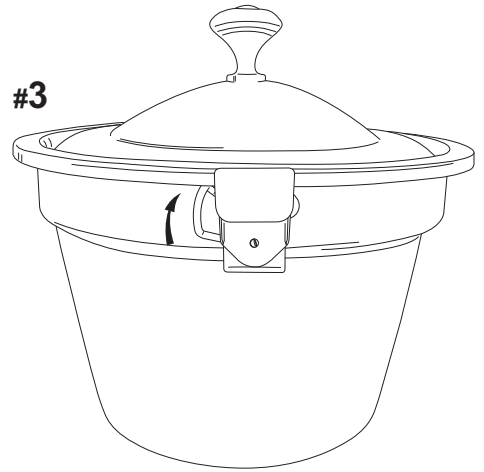

Miramar™ Hinged Cover Assembly Instructions

ITEM NUMBERS: 8231610/8231620 — Cover for 7qt / 8261710/8261720 — Cover for 10qt

Setting the Standard™

The Vollrath Company, L.L.C.
1236 North 18th Street
Sheboygan, WI 53082-0611
U.S.A.
Main Tel: 800.624.2051
Service Tel: 800.628.0832
FAX: 800.752.5620

Vollrath of Canada, Co.
Tel: 800.695.8560
FAX: 800.752.5620

Part #21460-3 Rev. 12/15

Miramar™ Hinged Cover Assembly Instructions

ITEM NUMBERS: 8231610/8231620 — Cover for 7qt / 8261710/8261720 — Cover for 10qt