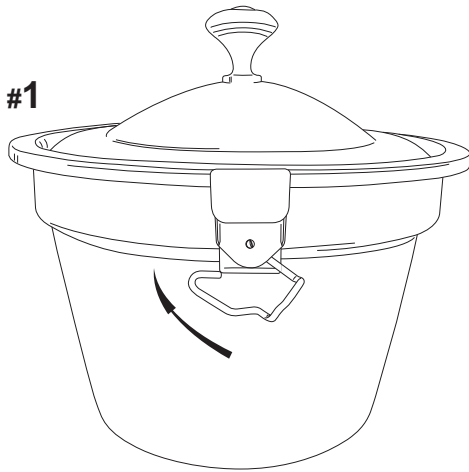

Miramar™ Hinged Cover Assembly Instructions

ITEM NUMBERS: 8231610/8231620 — Cover for 7qt / 8261710/8261720 — Cover for 10qt

Setting the Standard™

The Vollrath Company, L.L.C.
1236 North 18th Street
Sheboygan, WI 53082-0611
U.S.A.
Main Tel: 800.624.2051
Service Tel: 800.628.0832
FAX: 800.752.5620

Vollrath of Canada, Co.
Tel: 800.695.8560
FAX: 800.752.5620

Part #21460-3 Rev. 12/15

Miramar™ Hinged Cover Assembly Instructions

ITEM NUMBERS: 8231610/8231620 — Cover for 7qt / 8261710/8261720 — Cover for 10qt