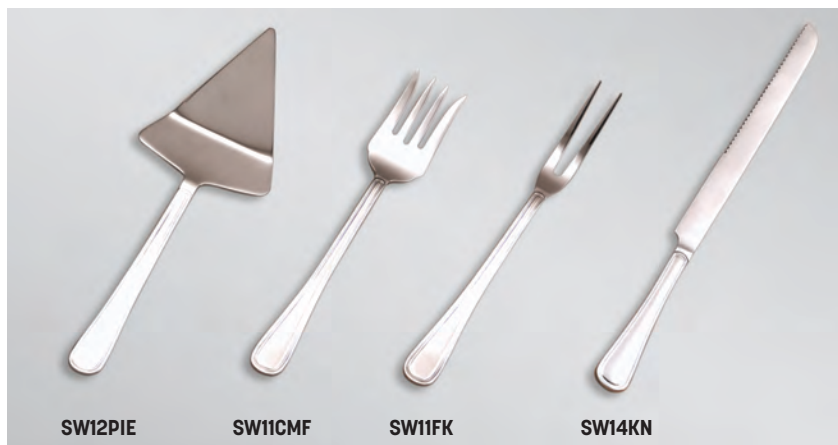

SW12PIE SW11CMF SW11FK SW14KN