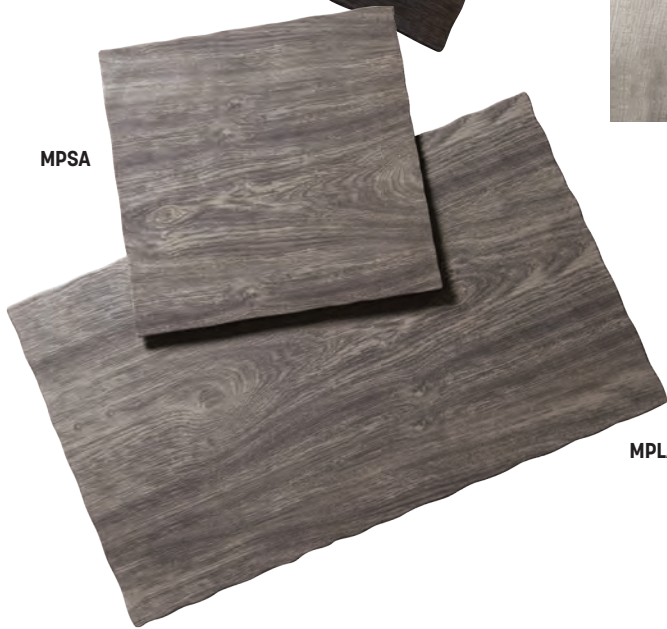

MPLW

MPSW

MPSA

MPLA

MPLB

MPSB

## Melamine Serving Boards

### Bamboo

- MPSB** Square  
11 1/4" Sq. x 3/8" H  
(28.6 x 1 cm)
- MPLB** Rectangular  
20 7/8" L x 12 1/2" W x 3/8" H  
(53 x 31.8 x 1 cm)

## Rectangular Walnut Melamine Platters

- WMEL19** 14 1/4" L x 7 1/2" W x 1 1/2" H  
(36.2 x 19.1 x 3.8 cm)
- WMEL23** 18" L x 8 1/4" W x 2" H  
(45.7 x 21 x 5.1 cm)
- WMEL21** 21" L x 13" W x 2" H  
(53.3 x 33 x 5.1 cm)