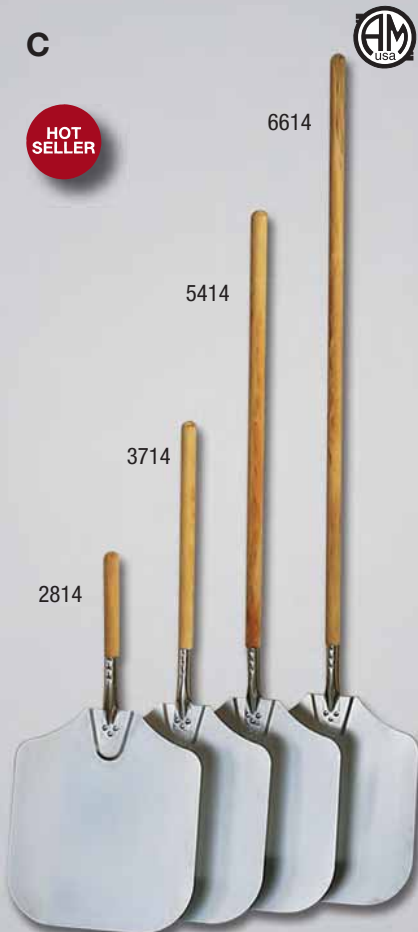

**B ) Aluminum Medium Blade Peels**

12" x 14" (30.5 x 35.6 cm) Blade

Item No.	Description	Pack	Cu. Ft.	Wt.	List Price
2512	26" L Overall (66 cm)	6	0.81	13	17.20 Ea
3512	35½" L Overall (90.2 cm)	6	1.14	13	19.00 Ea
5212	52" L Overall (132.1 cm)	6	1.47	13	24.40 Ea
6412	64" L Overall (162.6 cm)	8	2.00	20	33.60 Ea

**C ) Aluminum Large Blade Peels**

14" x 16" (35.6 x 40.6 cm) Blade

Item No.	Description	Pack	Cu. Ft.	Wt.	List Price
2814	28" L Overall (71.1 cm)	6	1.33	4	20.40 Ea
3714	37" L Overall (94 cm)	6	1.41	14	22.00 Ea
5414	54" L Overall (137.2 cm)	6	1.94	15	30.20 Ea
6614	66" L Overall (167.6 cm)	6	2.40	16	39.20 Ea

**D ) Aluminum Extra Large Blade Peels**

16" x 18" (40.6 x 45.7 cm) Blade

Item No.	Description	Pack	Cu. Ft.	Wt.	List Price
3016	30" L Overall (76.2 cm)	6	1.41	16	23.20 Ea
4016	39½" L Overall (100.3 cm)	6	1.83	18	26.60 Ea
5616	56" L Overall (142.2 cm)	6	2.11	19	34.20 Ea
6816	68" L Overall (172.7 cm)	6	2.92	18	43.60 Ea

**C**

**HOT SELLER**

**D**

**E**

**E ) Aluminum Round Blade Peels**

Item No.	Description	Pack	Cu. Ft.	Wt.	List Price
17080	20" L Overall (50.8 cm) 8" Dia. (20.3 cm) Blade	6	0.93	8	14.20 Ea
17135	35" L Overall (88.9 cm) 13½" Dia. (34.3 cm) Blade	6	1.30	11	21.00 Ea
17160	38" L Overall (95.3 cm) 16" Dia. (40.6 cm) Blade	6	1.83	14	25.40 Ea