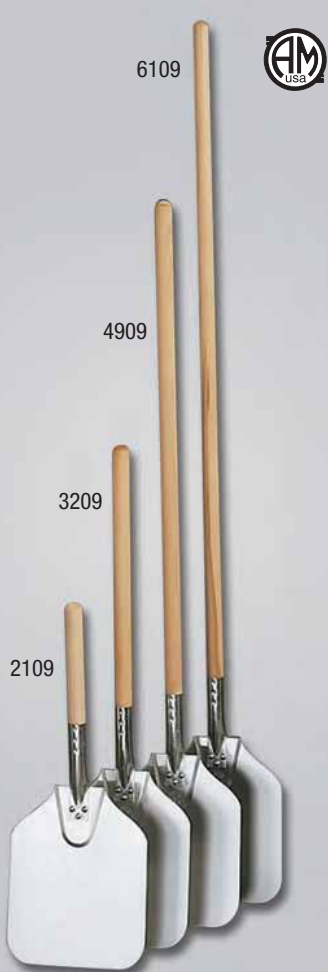

**A**

**B**

Aluminum peels can be perforated!

**HOT SELLER**

**A ) Aluminum Small Blade Peels**

9" x 11" (22.9 x 28 cm) Blade

Item No.	Description	Pack	Cu. Ft.	Wt.	List Price
2109	21" L Overall (53.3 cm)	6	0.81	9	16.20 Ea
3209	32½" L Overall (82.6 cm)	6	1.26	9	18.40 Ea
4909	49" L Overall (124.5 cm)	6	1.90	11	23.80 Ea
6109	61" L Overall (155 cm)	6	2.40	13	32.40 Ea

**B ) Aluminum Medium Blade Peels**

12" x 14" (30.5 x 35.6 cm) Blade

Item No.	Description	Pack	Cu. Ft.	Wt.	List Price
2512	26" L Overall (66 cm)	6	0.81	13	17.20 Ea
3512	35½" L Overall (90.2 cm)	6	1.14	13	19.00 Ea
5212	52" L Overall (132.1 cm)	6	1.47	13	24.40 Ea
6412	64" L Overall (162.6 cm)	8	2.00	20	33.60 Ea

**C ) Aluminum Large Blade Peels**

14" x 16" (35.6 x 40.6 cm) Blade

Item No.	Description	Pack	Cu. Ft.	Wt.	List Price
2814	28" L Overall (71.1 cm)	6	1.33	4	20.40 Ea
3714	37" L Overall (94 cm)	6	1.41	14	22.00 Ea
5414	54" L Overall (137.2 cm)	6	1.94	15	30.20 Ea
6614	66" L Overall (167.6 cm)	6	2.40	16	39.20 Ea

**C**

**HOT SELLER**

**D**

**E**

**E ) Aluminum Round Blade Peels**

Item No.	Description	Pack	Cu. Ft.	Wt.	List Price
17080	20" L Overall (50.8 cm) 8" Dia. (20.3 cm) Blade	6	0.93	8	14.20 Ea
17135	35" L Overall (88.9 cm) 13½" Dia. (34.3 cm) Blade	6	1.30	11	21.00 Ea
17160	38" L Overall (95.3 cm) 16" Dia. (40.6 cm) Blade	6	1.83	14	25.40 Ea