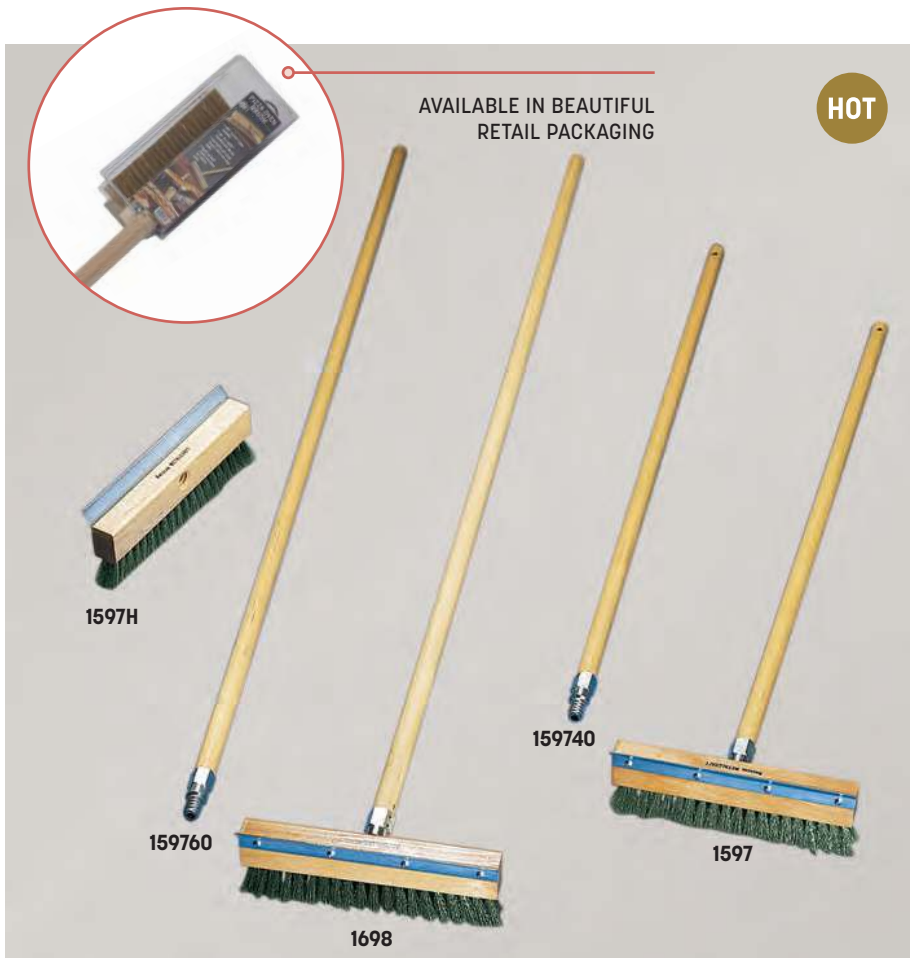

2124

240

Stirring Paddles

Stainless Steel Paddles

These seamless stainless steel paddles feature a 4 3/4" x 9 3/4" (12.1 x 24.8 cm) blade and 1" (2.54 cm) wide tubular handle.

- 2124 24" L (61 cm)
- 2130 30" L (76.2 cm)
(not shown)
- 2136 36" L (91.4 cm)
(not shown)
- 2142 42" L (106.7 cm)
(not shown)
- 2148 48" L (121.9 cm)
(not shown)
- 2154 54" L (137.2 cm)
(not shown)

Hard Wood Stirring Paddles

Smooth-sanded hardwood with a rectangular tapered blade. Blade measures 4" wide x 7/8" thick (10.2 x 2.2 cm). Handle measures 1 1/4" (3.2 cm) wide.

- 240 24" L (61 cm)
- 300 30" L (76.2 cm)
(not shown)
- 360 36" L (91.4 cm)
(not shown)
- 420 42" L (106.7 cm)
(not shown)
- 480 48" L (121.9 cm)
(not shown)

AVAILABLE IN BEAUTIFUL
RETAIL PACKAGING

HOT

Pizza Oven Brush with Brass Bristles and Steel Scraper

Heavily filled (65 tufts) stiff brass wire on one side and a rust-proof steel scraper on the other. Screw-on handle with extra-strong die cast aluminum threaded tip for easy attachment to 10" x 1 3/4" (25.4 x 4.5 cm) hardwood block.

- 1597  Complete Brush and 40" Handle (101.6 cm)
- 1698 Complete Brush and 60" Handle (152.4 cm)
- 1597H Replacement Brush Only
- 159740 Handle Only 40" (101.6 cm)
- 159760 Handle Only 60" (152.4 cm)