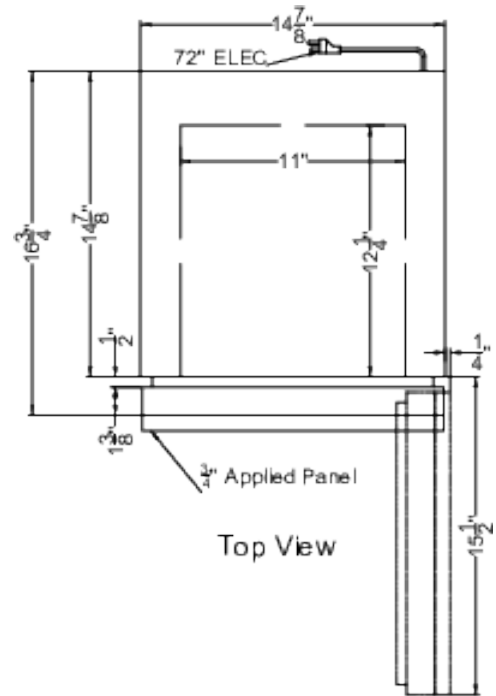

BIM26IFLHD Specifications:

Overview	
Height of Cabinet	25.0" (64 cm)
Height to Hinge Cap	25.5" (65 cm)
Width	14.88" (38 cm)
Width with Door Open	15.13" (38 cm)
Depth	16.75" (43 cm)
Depth with door at 90°	32.25" (82 cm)
Defrost Type	Manual
Door	Panel-Ready
Cabinet	Black
US Electrical Safety	ETL
Canadian Electrical Safety	ETL-C
Amps	1.2
Voltage/Frequency	115 V AC/60 Hz
Weight	50.0 lbs. (23 kg)
Parts & Labor Warranty	1 Year
Compressor Warranty	5 Years
UPC	761101144818
Icemaker	
Door Swing	LHD
Height Adjustable	No
Daily Ice Production	15.0 lbs. (7 kg)
Ice Storage Capacity	12.0 lbs. (5 kg)
Ice Shape	Crescent
Size of Cube	7/8" x 7/8" x 2-3/8"
Number of Ice Cube Sizes	1
Refrigerant Type	R600a
Refrigerant Amount	1.69 oz.
High Side PSI	120.0
Low Side PSI	55.0
Interior Height	12.25" (31 cm)
Interior Width	11.0" (28 cm)
Interior Depth	12.25" (31 cm)
Level Legs	4