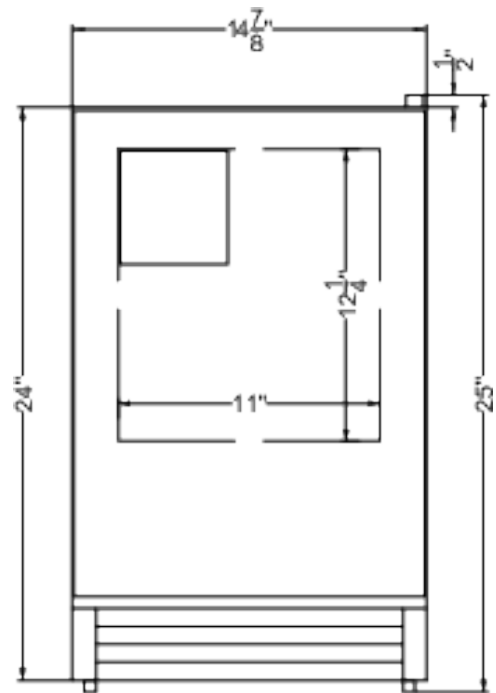

BIM26IFLHD

25.5" x 14.88" x 16.75" (H x W x D)

Built-in undercounter manual defrost icemaker with panel-ready door; no drain required

Highlights:

Panel-ready door lets you customize the unit for a seamless look that integrates into your kitchen

BIM26IFLHD Specifications:

Overview	
Height of Cabinet	25.0" (64 cm)
Height to Hinge Cap	25.5" (65 cm)
Width	14.88" (38 cm)
Width with Door Open	15.13" (38 cm)
Depth	16.75" (43 cm)
Depth with door at 90°	32.25" (82 cm)
Defrost Type	Manual
Door	Panel-Ready
Cabinet	Black
US Electrical Safety	ETL
Canadian Electrical Safety	ETL-C
Amps	1.2
Voltage/Frequency	115 V AC/60 Hz
Weight	50.0 lbs. (23 kg)
Parts & Labor Warranty	1 Year
Compressor Warranty	5 Years
UPC	761101144818
Icemaker	
Door Swing	LHD
Height Adjustable	No
Daily Ice Production	15.0 lbs. (7 kg)
Ice Storage Capacity	12.0 lbs. (5 kg)
Ice Shape	Crescent
Size of Cube	7/8" x 7/8" x 2-3/8"
Number of Ice Cube Sizes	1
Refrigerant Type	R600a
Refrigerant Amount	1.69 oz.
High Side PSI	120.0
Low Side PSI	55.0
Interior Height	12.25" (31 cm)
Interior Width	11.0" (28 cm)
Interior Depth	12.25" (31 cm)
Level Legs	4