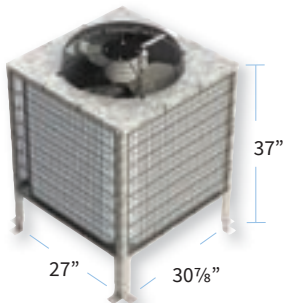

Remote Condensers

Condensers
Accessories

Remote Condensers

Model Number	Description	Voltage Units	Ship Weight (lbs)
RCA1001	Remote Condenser for CIM0530R	115/60/1	97
RCA1061	Remote Condenser for model CIM0636R	208-230/60/1	

Model Number	Description	Voltage Units	Ship Weight (lbs)
RCA2061	Remote Condenser for models CIM0826R, CIM0836R, CIM1126R, CIM1136R, GEM2006R and MFI2306R	208-230/60/1	111
RCA3061	Remote Condenser for model CIM1446R and ICE1506R		119
RCA3561	Remote Condenser for model CIM2046R		115