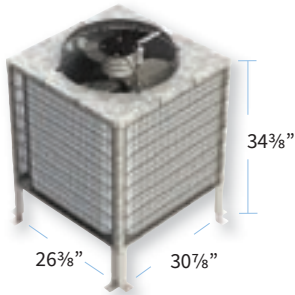

Remote Condensers

Condensers
Accessories

Remote Condensers

Model Number	Description	Voltage Units	Ship Weight (lbs)
RCA1001	Remote Condenser for CIM0530R	115/60/1	97
RCA1061	Remote Condenser for model CIM0636R	208-230/60/1	

Model Number	Description	Voltage Units	Ship Weight (lbs)
RCA2061	Remote Condenser for models CIM0826R, CIM0836R, CIM1126R, CIM1136R, GEM2006R and MFI2306R	208-230/60/1	111
RCA3061	Remote Condenser for model CIM1446R and ICE1506R		119
RCA3561	Remote Condenser for model CIM2046R		115

Model Number	Description	Voltage Units	Ship Weight (lbs)
RGA0501-HM*	Remote Condenser for models GEM0650R, MFI0800R	115/60/1	97
RGA1061-HM*	Remote Condenser for model GEM0956R, GEM1306R, MFI1506R, MFI1256R	208-230/60/1	