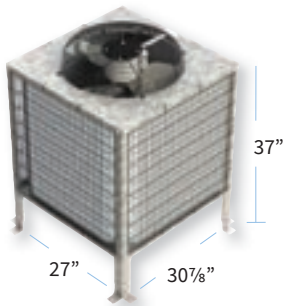

Remote Condensers

Condensers
Accessories

Remote Condensers

Model Number	Description	Voltage Units	Ship Weight (lbs)
RCA1001	Remote Condenser for CIM0530R	115/60/1	97
RCA1061	Remote Condenser for model CIM0636R	208-230/60/1	

Model Number	Description	Voltage Units	Ship Weight (lbs)
RCA2061	Remote Condenser for models CIM0826R, CIM0836R, CIM1126R, CIM1136R, GEM2006R and MFI2306R	208-230/60/1	111
RCA3061	Remote Condenser for model CIM1446R and ICE1506R		119
RCA3561	Remote Condenser for model CIM2046R		115