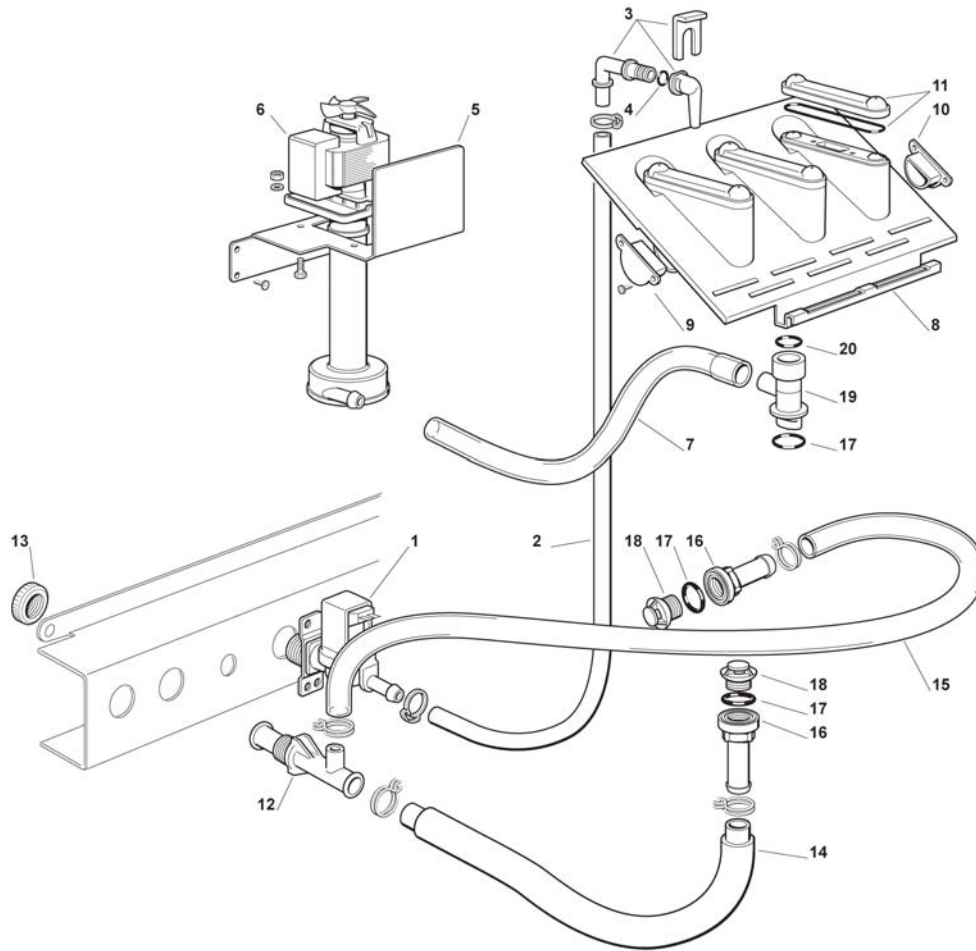

ICEU070A Service Parts

Refrigeration System

Item Number	Part Number	Description
1	1011411-30	Compressor (Embraco)
2	1011411-31	Start Capacitor(Embraco)
3	*1011411-68	Overload (Embraco)
4	*Includes 3 & 4	Relay (Embraco)
5	1011357-67	Valve Body
6	1011357-103	Valve Core
7	1011357-65	Cap
8	1011357-42	Fan Motor (1011411-37 NLA)
8a	1011411-38	Fan Blade
9	1011337-48	Condenser
11	1011337-49	Filter
12	1011337-58	Mechanical Filter
13	1011337-56	Hot Gas Valve Body
13a	1011337-57	Coil
14	1011411-39	Evaporator assy
15	1011411-40	Suction Line assy
Includes Cap Tube and Accumulator		
22	1011337-46	Metal Clip
23	1011411-41	Bulb Holder
From Serial Number 16021280012312		
Compressor (Cubigel GL90TE) 1011411-71 (incls 72-73)		
Start Relay and Protector 1011411-72		
Start Capacitor 1011411-73		

ICEU070A Service Parts

Water System

Item Number	Part Number	Description
1	1011337-28	Water Inlet Valve
1a	1011411-42	Flow Control
2	1011411-43	Tube, per meter
3	1011411-44	Water Inlet Elbow assy
4	1011411-45	O Ring
5	1011411-46	Metal Bracket
6	1011337-31	Water Pump
7	1011411-47	Tube
8	1011411-48	Spray System Assy
9	1011411-49	Plastic Plug NLA-See Item 8
10	1011411-50	Plastic Plug NLA-See Item 8
11	1011411-51	Spray Cover Kit
12	1011337-38	Tee Tube
13	1011357-90	Plastic Nut
14	1011337-39	Tube
15	1011411-52	Tube
16	1011411-53	Bin Drain
17	1011337-34	O Ring
18	1011337-32	Drain Filter
19	1011411-54	Spray System Seat
20	1011411-55	O Ring
Not Shown		
21	1011411-64	Water Inlet Adapter
22	1011337-34	Water Inlet Adapter O Ring