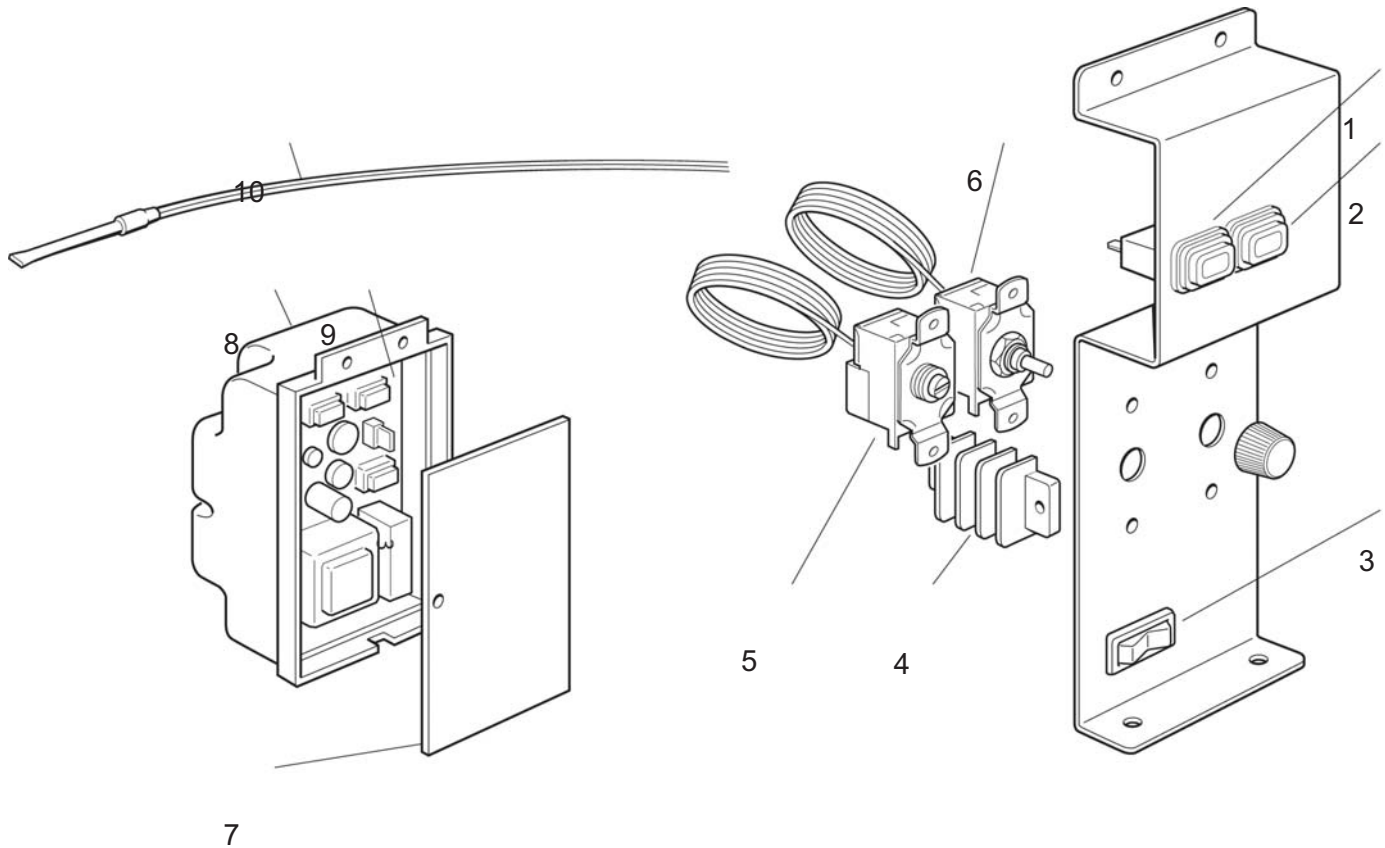

ICEU070A Service Parts

Water System

Item Number	Part Number	Description
1	1011337-28	Water Inlet Valve
1a	1011411-42	Flow Control
2	1011411-43	Tube, per meter
3	1011411-44	Water Inlet Elbow assy
4	1011411-45	O Ring
5	1011411-46	Metal Bracket
6	1011337-31	Water Pump
7	1011411-47	Tube
8	1011411-48	Spray System Assy
9	1011411-49	Plastic Plug NLA-See Item 8
10	1011411-50	Plastic Plug NLA-See Item 8
11	1011411-51	Spray Cover Kit
12	1011337-38	Tee Tube
13	1011357-90	Plastic Nut
14	1011337-39	Tube
15	1011411-52	Tube
16	1011411-53	Bin Drain
17	1011337-34	O Ring
18	1011337-32	Drain Filter
19	1011411-54	Spray System Seat
20	1011411-55	O Ring
Not Shown		
21	1011411-64	Water Inlet Adapter
22	1011337-34	Water Inlet Adapter O Ring

ICEU070A Service Parts

Control System

Item Number	Part Number	Description
1	1011411-56	Warning Light - Reset Button
2	1011411-57	Master Lighted Switch
3	1011411-58	Switch
4	1011337-64	Terminal Board
5	1011411-59	Bin Thermostat
6	1011337-68	Evap. Thermostat
7	1011411-60	Cover
8	1011411-61	Metal Control box
9	1011411-62	PC Board - Cleaning Remind
10	1011357-157	Condenser Sensor Black Plug
11	1011411-70	Condenser Sensor White Plug, From 2012 Serial Number
12	1011411-73	Wire Harness, See Page 6