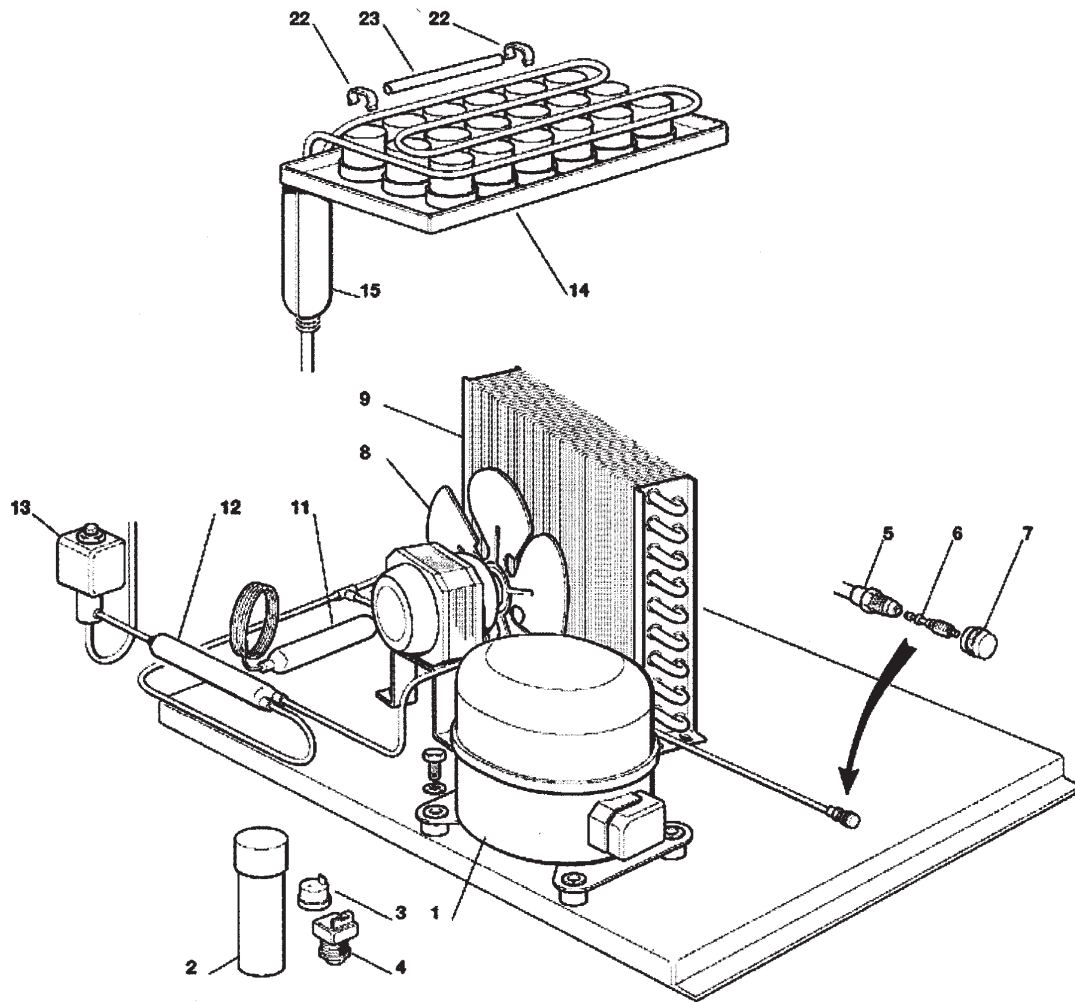

ICEU070A Service Parts

Refrigeration System

Item Number	Part Number	Description
1	1011411-30	Compressor (Embraco)
2	1011411-31	Start Capacitor(Embraco)
3	*1011411-68	Overload (Embraco)
4	*Includes 3 & 4	Relay (Embraco)
5	1011357-67	Valve Body
6	1011357-103	Valve Core
7	1011357-65	Cap
8	1011357-42	Fan Motor (1011411-37 NLA)
8a	1011411-38	Fan Blade
9	1011337-48	Condenser
11	1011337-49	Filter
12	1011337-58	Mechanical Filter
13	1011337-56	Hot Gas Valve Body
13a	1011337-57	Coil
14	1011411-39	Evaporator assy
15	1011411-40	Suction Line assy
Includes Cap Tube and Accumulator		
22	1011337-46	Metal Clip
23	1011411-41	Bulb Holder
From Serial Number 16021280012312		
Compressor (Cubigel GL90TE) 1011411-71 (incls 72-73)		
Start Relay and Protector 1011411-72		
Start Capacitor 1011411-73