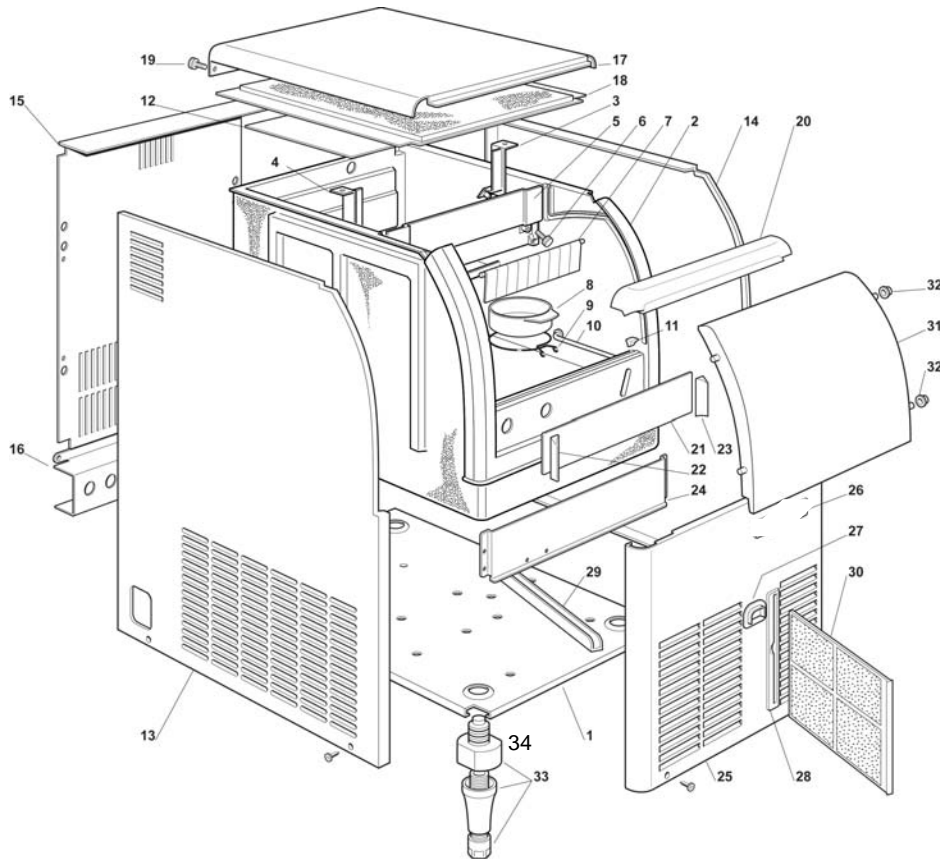

**SERVICE PARTS MANUAL
ICE UNDERCOUNTER SERIES CUBERS
MODEL-ICEU070A**

14-1025-A

Date 4/20/18

ICEU070A Service Parts

This is the list of service parts for the ICEU070A undercounter ice machine.

When ordering a part, be sure to confirm that the part is for the correct model.

Table of Contents

Cabinet Page 2

Refrigeration System Page 3

Water System Page 4

Control System Page 5

Wiring Diagram Page 6

ICEU070A Service Parts

Cabinet

The Leg Components are sold Separately, 34 is Sockets only, 33 is Leg and Base
For a COMPLETE LEG SET, ORDER ITEMS 34 AND 33

Item Number	Part Number	Description
1	1011411-01	Unit Base
2	1011411-02	Insulated Storage Bin
3	1011411-03	Curtain Bracket Right
4	1011411-04	Curtain Bracket Left
5	1011411-05	Curtain Bracket Upper
6	1011411-06	Thumb Screw
7	1011411-07	Curtain assy
8	1011411-08	Plastic Plug
9	1011411-09	Spring
10	1011337-17	Thermostat Holder
11	1011411-10	Shock Absorber
12	1011337-03	Evaporator Cover
13	1011411-11	Panel, Left Side
14	1011411-12	Panel, Right Side
15	1011411-13	Panel, Rear
16	1011411-14	Bracket
17	1011411-15	Insulated Top Panel
19	1011411-16	Thumb Screw
20	1011411-17	Front Liner
21	1011411-18	Front Plate
22	1011411-19	Corner Protection Left
23	1011411-20	Corner Protection Right
24	1011411-21	Bracket, Front
25	1011411-22	Panel, Front
26	1011411-23	Logo, Ice-O-matic
27	1011411-24	Front Switch Plastic Protection
28	1011411-25	Air Filter Seat
29	1011411-26	Slide, Air Filter
30	1011411-27	Air Filter
31	1011411-28	Bin Door
32	1011337-07	Bushing
33	1011411-29	Legs Kit
Not Shown	9051127-02	Ice Scoop