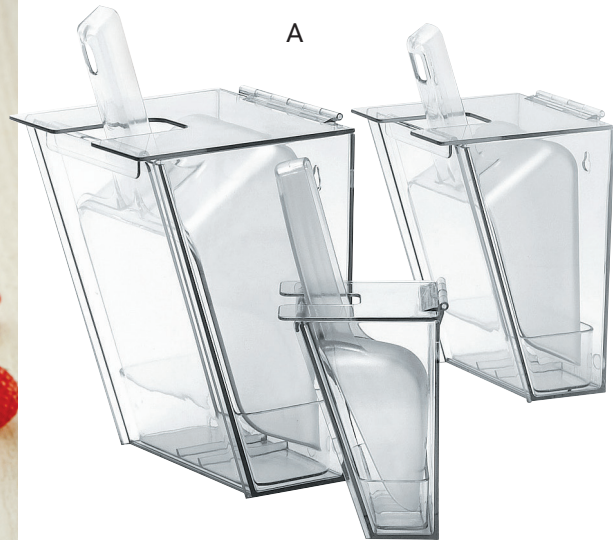

# ICE SCOOPS & HOLDERS

## A. POLYCARBONATE WALL MOUNT SCOOP HOLDERS

Hardware Not Included for Wall Mount.

ITEM 790 | 4½Wx4Dx10H | 6 oz.

ITEM 356 | 6Wx5¼Dx11½H | 32 oz.

ITEM 793 | 7½Wx7Dx13H | 64 oz.

## B. POLYCARBONATE ICE SCOOPS

ITEM 1029-3S | 2¾Wx1¾Dx8¼H | 3oz. Short Handle

ITEM 1029-6 | 3¼Wx2¼Dx10¼H | 6 oz.

ITEM 1029-32 | 4¾Wx3½Dx11H | 32 oz.

ITEM 1029-64 | 6Wx4½Dx14¼H | 64 oz.

Please visit [www.calmil.com/legal](http://www.calmil.com/legal) for a complete list of California Proposition 65 related items.