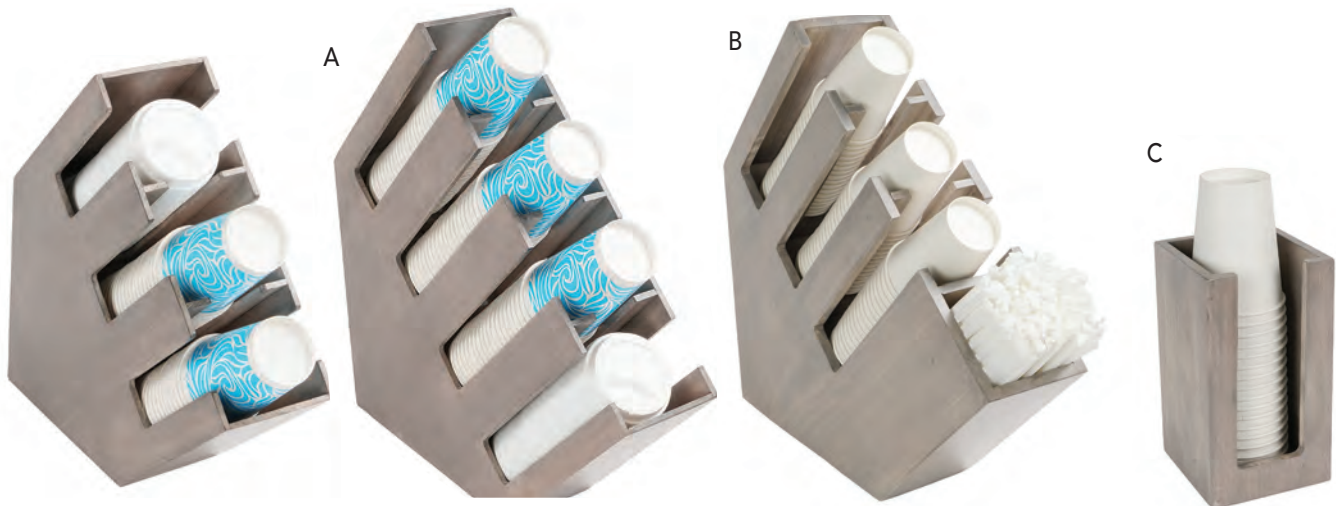

### A CLASSIC COLLECTION WITH A MODERN TWIST

Made of beautifully grained pine wood, the Aspen Collection features a gray-washed antique finish and matte black metal accents. Carefully crafted to enhance the natural grain pattern, the gray-wash finish brings a modern twist to a timeless design.

## A. 3 AND 4 SECTION ASPEN CUP AND LID HOLDERS

Fits up to 3.75" Diameter Cup and Lids.

ITEM 2048-3-110 | 4½Wx17Dx16¼H | 3 Cup

ITEM 2048-4-110 | 4½Wx20Dx19½H | 4 Cup

## C. ASPEN CUP OR LID ORGANIZER

Fits up to 3.75" Diameter Cup and Lids.

ITEM 298-110 | 4½Wx4½Dx8½H

D

E

## D. ASPEN REVOLVING CUP AND LID ORGANIZER

Fits up to 3.75" Diameter Cup and Lids.

ITEM 378-110 | 9Wx9Dx18½H