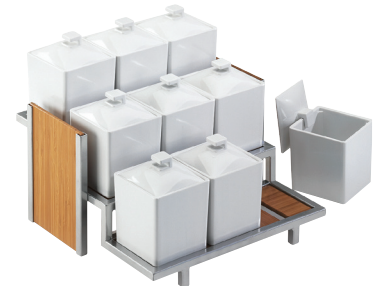

BAMBOO 3 STEP JAR DISPLAY

Includes 3 Glass Jars.

ITEM 1486 | 5Wx14Dx13H

ITEM C4X4GLCN | Replacement Jar

BAMBOO CONDIMENT STATION

Includes 9 Round White Melamine Crocks.

ITEM 3638-60 | 14½Wx13Dx12¼H

OPTIONAL JARS & CROCKS

ITEM 1950-16-13 | Round Black Melamine Crock

ITEM 1950-16-15 | Round White Melamine Crock

ITEM C4X4GLCN | Square Glass Jar

ITEM C4X4-60 | Square Bamboo Bin

REMOVABLE COMPARTMENT CONDIMENT ORGANIZER

ITEM 3569-6-60 | 13¼Wx7Dx23¼H

BAMBOO 9 JAR DISPLAYS

Frame and Jars Sold Separately.

FRAMES

ITEM 1474 | 13¾Wx13¾Dx7H - Bamboo Frame

OPTIONAL JARS

ITEM C4X4GLCN | 4Wx4D - Glass Jar

ITEM 1432-15 | 4Wx4D - Melamine Jar w/ Lid

ITEM 1432-15N | 4Wx4D Melamine Jar w/ Notched Lid