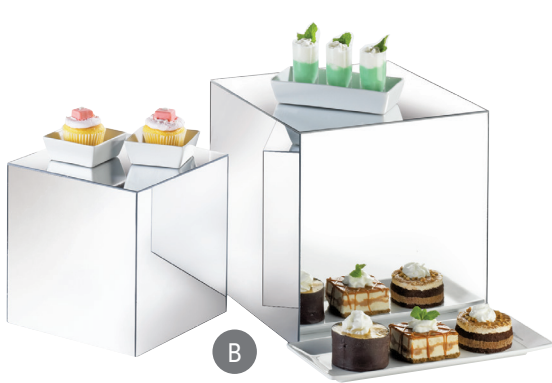

RISER DISPLAYS

A

B

C

D

E

F

A. FAUX GLASS STAIR-STEP RISER

ITEM	DESCRIPTION
1463	11½Wx20Dx7H

B. ACRYLIC MIRROR CUBE RISERS

ITEM	DESCRIPTION
MC700	Set of 3 (8", 10", 12")
MC708	8Wx8Dx8H
MC710	10Wx10Dx10H
MC712	12Wx12Dx12H

C. GLACIER FAUX GLASS RISERS

ITEM	DESCRIPTION
432-8-43	8Wx8Dx8H
432-13-43	13Wx8Dx6H

D. GLACIER SQUARE STEP-UP RISER

Includes 3 Faux Glass Platters. Black (13).

ITEM	DESCRIPTION
GL1600-13	31½Wx14Dx9H
GL252-43	Replacement Tray

E. CHARCOAL BUILDING BLOCKS

ITEM	DESCRIPTION
3056-333	3½Wx3½Dx3H
3056-336	3½Wx3½Dx6H
3056-338	3½Wx3½Dx8H
3056-533	5½Wx3½Dx3H
3056-536	5½Wx3½Dx6H
3056-538	5½Wx3½Dx8H