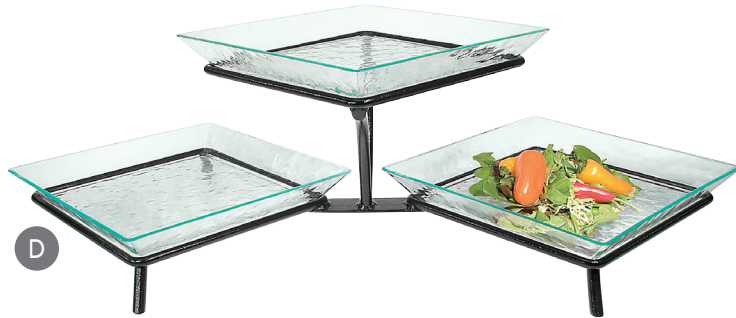

RISER DISPLAYS

A

B

C

D

E

F

A. FAUX GLASS STAIR-STEP RISER

ITEM	DESCRIPTION
1463	11½Wx20Dx7H

B. ACRYLIC MIRROR CUBE RISERS

ITEM	DESCRIPTION
MC700	Set of 3 (8", 10", 12")
MC708	8Wx8Dx8H
MC710	10Wx10Dx10H
MC712	12Wx12Dx12H

C. GLACIER FAUX GLASS RISERS

ITEM	DESCRIPTION
432-8-43	8Wx8Dx8H
432-13-43	13Wx8Dx6H

D. GLACIER SQUARE STEP-UP RISER

Includes 3 Faux Glass Platters. Black (13).

ITEM	DESCRIPTION
GL1600-13	31½Wx14Dx9H
GL252-43	Replacement Tray

E. CHARCOAL BUILDING BLOCKS

ITEM	DESCRIPTION
3056-333	3½Wx3½Dx3H
3056-336	3½Wx3½Dx6H
3056-338	3½Wx3½Dx8H
3056-533	5½Wx3½Dx3H
3056-536	5½Wx3½Dx6H
3056-538	5½Wx3½Dx8H