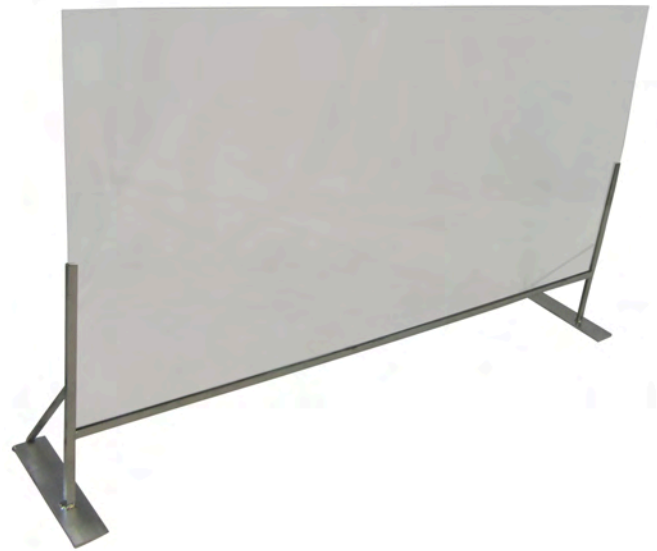

## SOCIAL DISTANCING DIVIDERS

Channel's social distancing counter dividers offer a safe, functional and convenient solution for restaurants, offices and other crowded spaces where person-to-person interaction is necessary.

### SDDC-4832

- Heliarc, all-welded, high tensile strength, extruded aluminum construction with U-Channel aluminum framing.
- Large, clear plexiglass divider maximizes visibility and allows broad open lines of sight.
- Ideal for social and safe distancing / separation of receptionists, check-outs, registers, cubicles, etc.

- 48"W x 32"H, with 8" open space below divider for convenient and safe customer interaction.
- Two 10"L feet for stable and balanced positioning.
- Lightweight and durable for easy, quick and versatile installation.
- Space conscious "nesting" design for ease of storage.
- Easy to clean and maintain.
- Lifetime guarantee against rust.