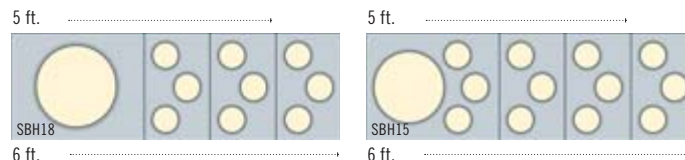

- 6 ft. models hold a salad bowl holder and 3 ea. crock holders.
- 5 ft. models hold a salad bowl holder and 2 ea. crock holders.

CODE	DESCRIPTION	OVERALL EXTERIOR DIMENSIONS	CASE PACK	LIST PRICE EA.
VBRR5	Tray rail for 5' - Versa Food Bar / Work Table	L 53" x W 11½" x H 4⅜"	1	$ 448.05
VBRR6	Tray rail for 6' - Versa Food Bar / Work Table	L 66" x W 11½" x H 4⅜"	1	478.95
VCS32R	Tray rail for - Versa Cart	L 28" x W 11⅛" x H 5"	1	370.80
VBRTBL	End table for Versa Food Bar and Work Table	L 27" x W 22" x H 4½"	1	484.10
VBRCVR5*	Vinyl cover for 5' Versa Food Bar	L 73" x W 43½" x H 46"	1	310.00
VBRCVR6*	Vinyl cover for 6' Versa Food Bar	L 83" x W 43½" x H 46"	1	340.00
VBRTCVR5*	Vinyl cover for 5' Versa Work Table	L 70" x W 33½" x H 21"	1	165.00
VBRTCVR6*	Vinyl cover for 6' Versa Work Table	L 83" x W 33½" x H 21"	1	180.00
VCSCVR*	Vinyl cover for Versa Cart	L 42" x W 33" x H 36"	1	165.00
VBRSHTS*	Versa Food Bar sign holder	L 36" x W 6" x H 9¼"	1	280.00
DIV12	12" divider bars	L 12¾"	3	4.35
DIV20	20" divider bars	L 20⅞"	3	10.35
CPH3	Crock holder holds 1.5 & 2.7 qt.	L 12⅞" x W 20⅞"	1	75.20
SBH15	Salad bowl holder holds a 15" bowl and 3 crocks	L 25¾" x W 20⅞"	1	75.20
SBH18	Salad bowl holder holds an 18" bowl	L 25¾" x W 20⅞"	1	75.20
CPB1220	Buffet Camchiller for Versa Food Bars, Work Tables and table top food bars	L 18½" x W 12⅝" x H 4"	1	195.70
VBRWC	Versa well cover for Versa Food Bar / Work Table	L 20⅞" x W 13" x H 2"	1	139.05
VCS32KEYT	Versa Cart keyboard tray	L 20⅞" x W 10⅞" x H 2"	1	107.10

Versa Food Bar Well Cover InStock Color: Black (110).