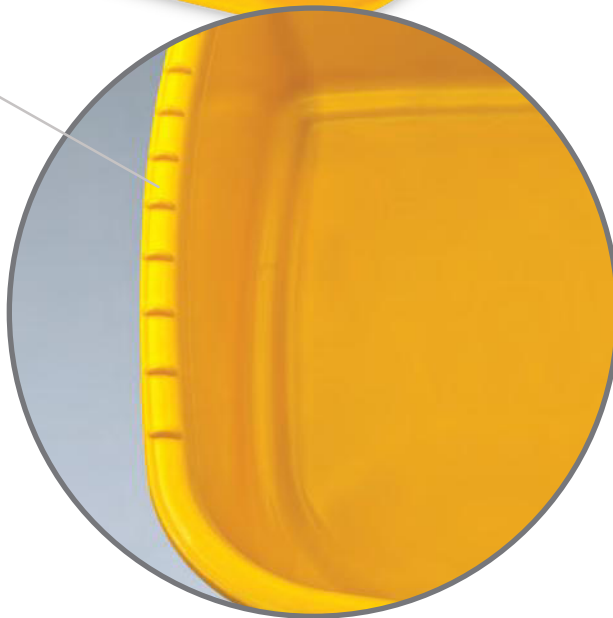

# Cinema Seat KB424/KB425

We Care For Kids.

Koala Kare's Cinema Seat is specially designed for theatres, arenas and auditoriums. The contoured seat provides a comfortable experience and the large seating surface can accommodate a variety of ages and sizes. Cinema Seats are constructed of seamless plastic with rounded corners. Molded-in resistance ribs provide stability by gripping the seating surface without damaging the seat underneath.

## Product Details:

- Seamless plastic design is easy to clean
- Designed specifically for theatres, arenas and auditoriums
- Includes 36 booster seats and rolling cart for easy storage (KB424)
- Also available as a 1-pack (KB425)

# Cinema Seat KB424/KB425

Large seating surface  
can accommodate a  
variety of ages and sizes

Ribbed underside  
of Cinema Seat  
prevents slippage  
without damaging  
seat material