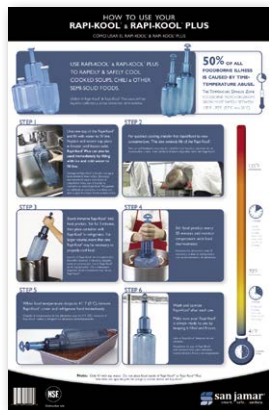

ITEM	CAPACITY
RCU642	64 oz. (1.9 L)
RCU1282	128 oz. (3.8 L)

California Residents: Bisphenol A
WARNING (See Appendix A on page 183)

RCUBRKT

RCUCAPPK

RCUWLCT

Rapi-Kool® Accessories

- Wall chart provides step-by-step English and Spanish instructions
- Replacement caps are available to fit any size of Rapi-Kool® cold paddle
- Hanging brackets free up valuable freezer shelf space, holding Rapi-Kool® securely