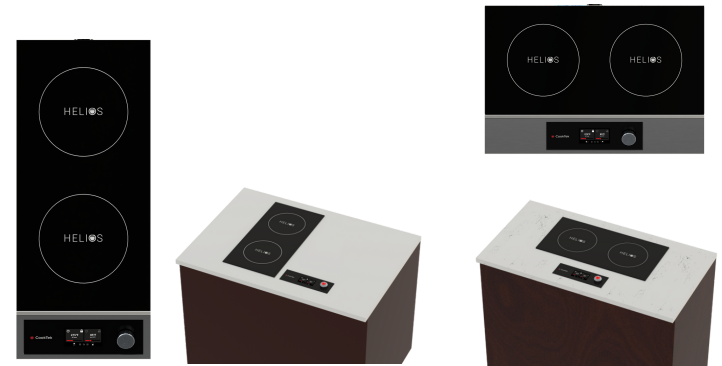

NEW HELIOS CONTROLS

Helios, CookTek's new enhanced user interface, provides improved reliability and more precise cooking controls. The capacitive touch control includes power percentage or temperature display options.

IMPROVEMENTS

- ✓ 4.3" capacitive touch display
- ✓ Available on countertop and drop-in cooktops
- ✓ Easy to use knob
- ✓ Percentage of power or temperature display
- ✓ Automatic shutoff feature

Contact Us
(214) 379-6000

2801 Trade Center, Carrollton, TX 75007
CookTek.com

NEW HELIOS MODELS

OLD

SINGLE HOB

DOUBLE HOB

WOK

NEW

DROP-IN WOK