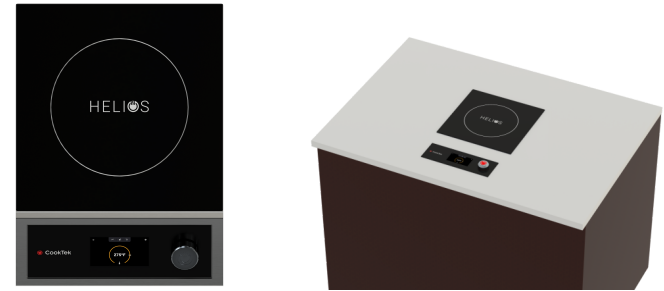

NEW HELIOS CONTROLS

Helios, CookTek's new enhanced user interface, provides improved reliability and more precise cooking controls. The capacitive touch control includes power percentage or temperature display options.

IMPROVEMENTS

- ✓ 4.3" capacitive touch display
- ✓ Available on countertop and drop-in cooktops
- ✓ Easy to use knob
- ✓ Percentage of power or temperature display
- ✓ Automatic shutoff feature

Contact Us
(214) 379-6000

2801 Trade Center, Carrollton, TX 75007
CookTek.com

NEW HELIOS MODELS

OLD

SINGLE HOB

DOUBLE HOB

WOK

NEW

DROP-IN WOK