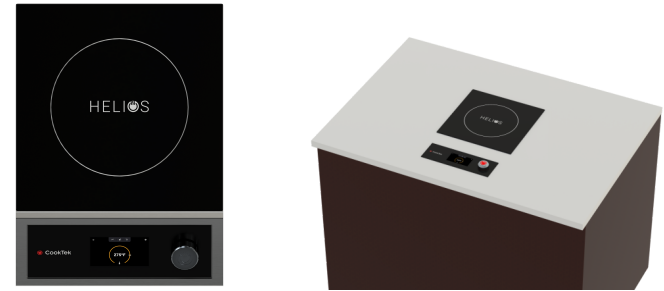

NEW HELIOS CONTROLS

Helios, CookTek's new enhanced user interface, provides improved reliability and more precise cooking controls. The capacitive touch control includes power percentage or temperature display options.

IMPROVEMENTS

- ✓ 4.3" capacitive touch display
- ✓ Available on countertop and drop-in cooktops
- ✓ Easy to use knob
- ✓ Percentage of power or temperature display
- ✓ Automatic shutoff feature

Contact Us
(214) 379-6000

2801 Trade Center, Carrollton, TX 75007
CookTek.com

NEW HELIOS MODELS

OLD

SINGLE HOB

DOUBLE HOB

WOK

NEW

DROP-IN SINGLE HOB