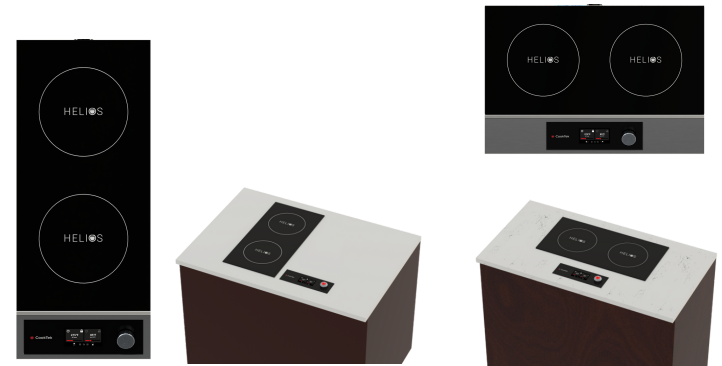

NEW HELIOS CONTROLS

Helios, CookTek's new enhanced user interface, provides improved reliability and more precise cooking controls. The capacitive touch control includes power percentage or temperature display options.

IMPROVEMENTS

- ✓ 4.3" capacitive touch display
- ✓ Available on countertop and drop-in cooktops
- ✓ Easy to use knob
- ✓ Percentage of power or temperature display
- ✓ Automatic shutoff feature

Contact Us
(214) 379-6000

2801 Trade Center, Carrollton, TX 75007
CookTek.com

NEW HELIOS MODELS

OLD

SINGLE HOB

DOUBLE HOB

WOK

NEW

DROP-IN SINGLE HOB