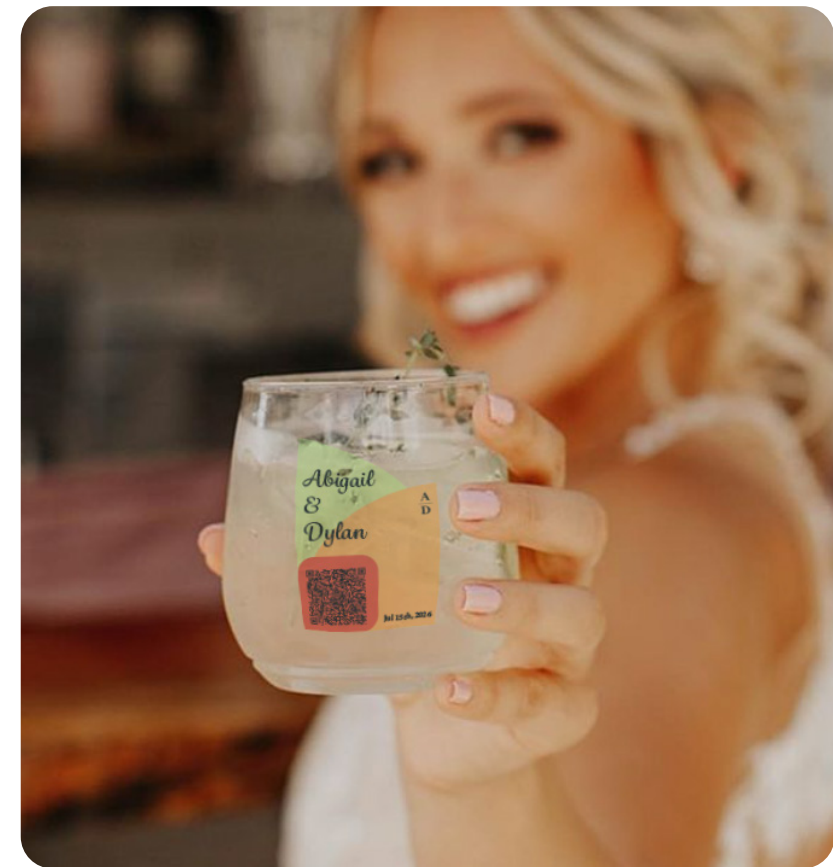

Popular QR Code Uses:

- Promotions and limited-time offers
- Digital menus for quick ordering
- A landing page or website for more information
- Exclusive events or campaigns