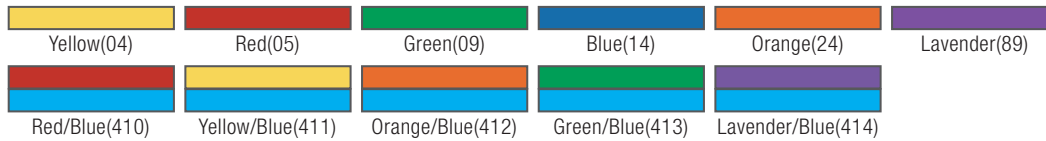

Prod No	Description	Glass Dia*	Glass Height	Color	Pack
<b>20-Compartment NeWave Glass Rack - Compartment Size 3.81" Dia</b>					
RW20 $\Delta$	20-Compartment with Integrated Extender	3.56"	4.75"	14	4 ea
RW20-1 $\Delta$	20-Compartment with 2 Extenders	3.56"	6.34"	14	3 ea
RW20-2 $\Delta$	20-Compartment with 3 Extenders	3.56"	7.94"	14	2 ea
RW20-3 $\Delta$	20-Compartment with 4 Extenders	3.56"	9.5"	14	2 ea
REW20S	20-Compartment Extender	3.56"	1.5"	14	6 ea
<b>20-Compartment Color-Coded NeWave Glass Rack—Compartment Size 3.81" Dia</b>					
REW20SC	20-Compartment Divided Extender	3.56"	1.5"	04, 05, 09, 24, 89	6 ea
RW20-C $\Delta$	20-Compartment with Integrated Extender	3.56"	4.75"	410, 411, 412, 413, 414	4 ea
RW20-1C $\Delta$	20-Compartment with 2 Extenders	3.56"	6.34"	410, 411, 412, 413, 414	3 ea
RW20-2C $\Delta$	20-Compartment with 3 Extenders	3.56"	7.94"	410, 411, 412, 413, 414	2 ea
RW20-3C $\Delta$	20-Compartment with 4 Extenders	3.56"	9.5"	410, 411, 412, 413, 414	2 ea
RW20-4C $\Delta$	20-Compartment with 5 Extenders	3.56"	11.1"	410, 411, 412, 413, 414	1 ea
<b>30-Compartment NeWave Glass Rack - Compartment Size 3.13" Dia</b>					
RW30 $\Delta$	30-Compartment with Integrated Extender	2.88"	4.75"	14	4 ea
RW30-1 $\Delta$	30-Compartment with 2 Extenders	2.88"	6.34"	14	3 ea
RW30-2 $\Delta$	30-Compartment with 3 Extenders	2.88"	7.94"	14	2 ea
RW30-3 $\Delta$	30-Compartment with 4 Extenders	2.88"	9.5"	14	2 ea
REW30S	30-Compartment Extender	2.88"	1.5"	14	6 ea
<b>30-Compartment Color-Coded NeWave Glass Rack—Compartment Size 3.13" Dia</b>					
REW30SC	30-Compartment Divided Extender	3.56"	1.5"	04, 05, 09, 24, 89	6 ea
RW30-C $\Delta$	30-Compartment with Integrated Extender	2.88"	4.75"	410, 411, 412, 413, 414	4 ea
RW30-1C $\Delta$	30-Compartment with 2 Extenders	2.88"	6.34"	410, 411, 412, 413, 414	3 ea
RW30-2C $\Delta$	30-Compartment with 3 Extenders	2.88"	7.94"	410, 411, 412, 413, 414	2 ea
RW30-3C $\Delta$	30-Compartment with 4 Extenders	2.88"	9.5"	410, 411, 412, 413, 414	2 ea
RW30-4C $\Delta$	30-Compartment with 5 Extenders	2.88"	11.1"	410, 411, 412, 413, 414	1 ea