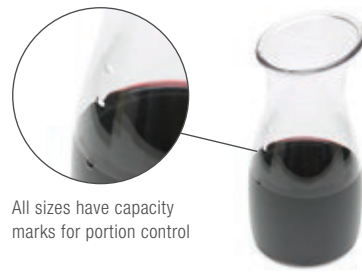

## Cascata Carafe

- Ergonomic shape is easy to hold and angled rim provides a drip-free pour
- Larger sizes can be used for water, juice or wine
- Smaller sizes are good for salad dressings, syrups, single-portion drinks and snack mix
- A green alternative to single-serve drinks
- Snap-on lids available in solid or hinged styles and fit .5, 1 and 1.5 Liter Carafes
- All sizes have capacity marks for portion control
- Durable polycarbonate looks like glass
- NSF Listed; dishwasher safe

Snap-on lids available in solid or hinged styles

All sizes have capacity marks for portion control

70900

70902 with 70905 Lid

70903

70901 with 70904 Lid

7000