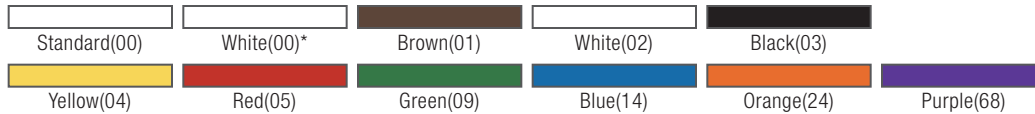

Recycled Angle Broom

- Contains 80% recycled flagged PET bristles and 60% recycled polypropylene copolymer shroud for increased stability
- Includes 48" durable vinyl coated metal handle with swivel hanging cap for storage