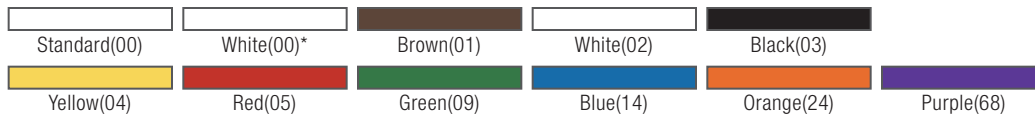

Recycled Angle Broom

- Contains 80% recycled flagged PET bristles and 60% recycled polypropylene copolymer shroud for increased stability
- Includes 48" durable vinyl coated metal handle with swivel hanging cap for storage