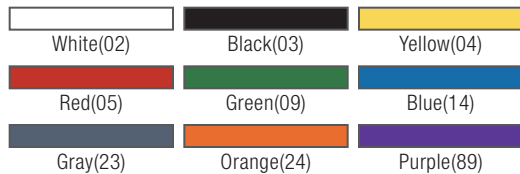

Prod No	Description	Color	Pack
Bronco Round Waste Containers & Lids			
341010 Δ	10 gal Waste Container, 16.13" x 17"	02, 03, 04, 05, 09, 14, 23, 24, 89*	6 ea
341011 Δ	10 gal Lid, 16.13" x 2"	02, 03, 04, 05, 09, 14, 23, 24, 89	6 ea
341020 Δ	20 gal Waste Container, 20" x 23"	02, 03, 04, 05, 09, 14, 23, 24, 89*	6 ea
341021 Δ	20 gal Lid, 20" x 2.13"	02, 03, 04, 05, 09, 14, 23, 24, 89*	6 ea
341032 Δ	32 gal Waste Container, 22.38" x 27.75"	02, 03, 04, 05, 09, 14, 23, 24, 89	4 ea
341033 Δ	32 gal Lid, 24" x 2.13"	02, 03, 04, 05, 09, 14, 23, 24, 89	4 ea
341034	32 gal Dome Lid	03	1 ea
341035	32 gal Funnel Lid	03	4 ea
341044 Δ	44 gal Waste Container, 26.88" x 31.38"	02, 03, 04, 05, 09, 14, 23, 24, 89	3 ea
341045 Δ	44 gal Lid 26.88" x 2.25"	02, 03, 04, 05, 09, 14, 23, 24, 89	3 ea
341055 Δ	55 gal Waste Container, 26.5" x 33"	02, 03, 04, 05, 09, 14, 23, 89*	2 ea
341056 Δ	55 gal Lid, 26.5" x 2.25"	02, 03, 04, 05, 09, 14, 23, 89*	2 ea
341057	44/55 gal Dome Lid	03	1 ea
341132 Δ	32 gal Container with Dolly, 22.38" x 38.25"	02, 04, 05, 09, 14, 23	4 ea
341144 Δ	44 gal Container with Dolly, 26.88" x 37.75"	02, 04, 05, 09, 14, 23	3 ea

NSF Listed products are designated with a Δ and may be prefixed with an N

*Color available by special order only