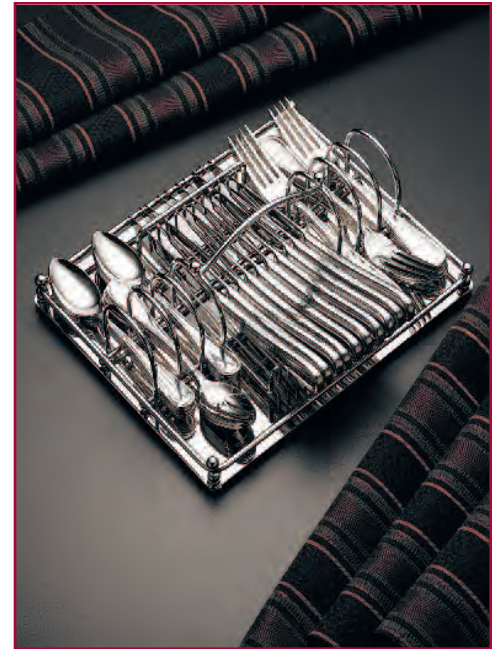

BUFFET FLATWARE CADDY • BUFFET SERVING UTENSILS • SALAD DRESSING LADLES

Flatware Caddy Chrome Plated ✓ S10FC
with Solid Stainless Steel Bottom

Keep your flatware neatly displayed.

High quality and look to compliment your buffet.

Banquet S/S Tongs	✓	9450	9"
Banquet S/S Serving Spoon	✓	9451	12.5"
Banquet S/S Spatula	✓	9452	13"
Banquet S/S Serving Fork/Meat	✓	9453	12.5"
Banquet S/S Soup Ladle	✓	9454	16"

S/S Salad Dressing Ladle - Creamy Italian		9400SS	11.5"
S/S Salad Dressing Ladle - Russian		9401SS	11.5"
S/S Salad Dressing Ladle - French		9402SS	11.5"
S/S Salad Dressing Ladle - Blue Cheese		9403SS	11.5"
S/S Salad Dressing Ladle - Italian	✓	9404SS	11.5"
S/S Salad Dressing Ladle - House		9405SS	11.5"
S/S Salad Dressing Ladle - No Imprint		9406SS	11.5"
S/S Salad Dressing Ladle - Thousand Island		9407SS	11.5"
S/S Salad Dressing Ladle - Oil & Vinegar		9408SS	11.5"
S/S Salad Dressing Ladle - Green Goddess	✓	9409SS	11.5"
S/S Salad Dressing Ladle - Lo-Cal	✓	9410SS	11.5"
S/S Salad Dressing Ladle - Roquefort		9411SS	11.5"
S/S Salad Dressing Ladle - Vinaigrette		9412SS	11.5"
S/S Salad Dressing Ladle - Honey Mustard		9413SS	11.5"
S/S Salad Dressing Ladle - Lite Ranch		9414SS	11.5"
S/S Salad Dressing Ladle - Ranch		9415SS	11.5"
S/S Salad Dressing Ladle - Caesar		9416SS	11.5"