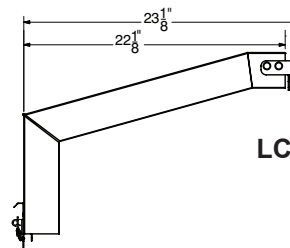

Optional Stainless Steel Cover (LC Series)

LC-18 Series