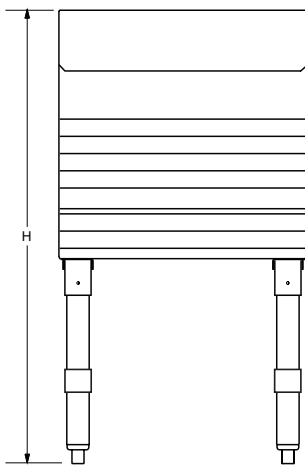

### MATERIAL:

- 20 gauge, 300 stainless steel
- Sides:** 14 gauge, 300 stainless steel
- Legs:** 1 5/8" O.D. 18 gauge, galvanized steel with adjustable plastic bullet feet

23" WIDE				26" WIDE				
Model #	Size (W x L x H)	Approx. Weight	Approx. Cu. Ft.	Model #	Size (W x L x H)	Approx. Weight	Approx. Cu. Ft.	Approx. Bottle Capacity
LD-1812	23" x 12" x 33"	30 lbs.	15	LD-2112	26" x 12" x 33"	30 lbs.	15	15
LD-1818	23" x 18" x 33"	35 lbs.	20	LD-2118	26" x 18" x 33"	35 lbs.	20	20
LD-1824	23" x 24" x 33"	40 lbs.	30	LD-2124	26" x 24" x 33"	40 lbs.	30	30

For Smart Fabrication™ Quotes:  
 Email: [smartfab@advancetabco.com](mailto:smartfab@advancetabco.com) or Fax: 631-586-2933

# DIMENSIONS and SPECIFICATIONS

TOL Overall:  $\pm .500''$  Interior:  $\pm .250''$

ALL DIMENSIONS ARE TYPICAL

**LD-18 Series**

**LD-21 Series**