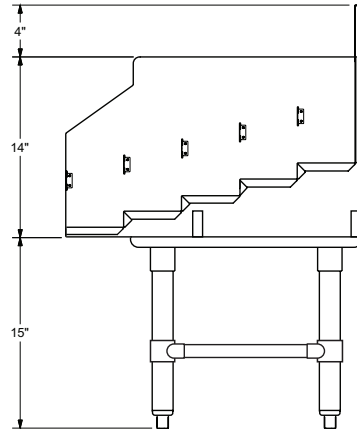

### FEATURES:

- Five tiered steps to display liquor bottles.
- Steel straps secure bottles on steps.
- 4" backsplash.
- Galvanized legs with adjustable plastic bullet feet.
- Adjustable galvanized side cross-bracing.
- Optional stainless steel cover includes padlock and two keys.
- 26" Wide Units** have rear deck for extra storage

### MATERIAL:

- 20 gauge, 300 stainless steel
- Sides:** 14 gauge, 300 stainless steel
- Legs:** 1 5/8" O.D. 18 gauge, galvanized steel with adjustable plastic bullet feet

23" WIDE				26" WIDE				
Model #	Size (W x L x H)	Approx. Weight	Approx. Cu. Ft.	Model #	Size (W x L x H)	Approx. Weight	Approx. Cu. Ft.	Approx. Bottle Capacity
LD-1812	23" x 12" x 33"	30 lbs.	15	LD-2112	26" x 12" x 33"	30 lbs.	15	15
LD-1818	23" x 18" x 33"	35 lbs.	20	LD-2118	26" x 18" x 33"	35 lbs.	20	20
LD-1824	23" x 24" x 33"	40 lbs.	30	LD-2124	26" x 24" x 33"	40 lbs.	30	30

# DIMENSIONS and SPECIFICATIONS

TOL Overall:  $\pm .500''$  Interior:  $\pm .250''$

ALL DIMENSIONS ARE TYPICAL

**LD-18 Series**

**LD-21 Series**