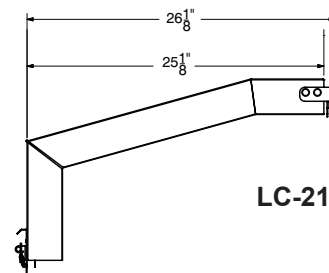

LC-21 Series

ADVANCE TABCO is constantly engaged in a program of improving our products. Therefore, we reserve the right to change specifications without prior notice.

© ADVANCE TABCO, JULY 2019