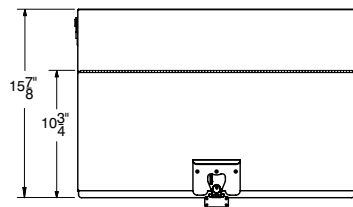

Optional Stainless Steel Cover (LC Series)

LC-18 Series