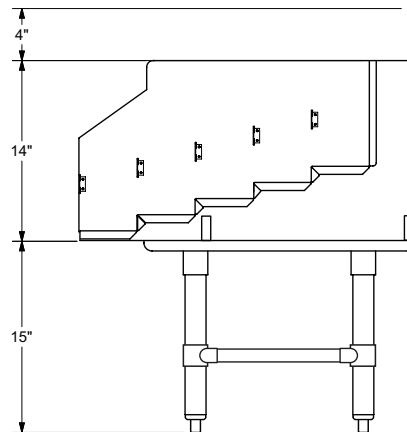

### MATERIAL:

- 20 gauge, 300 stainless steel
- Sides:** 14 gauge, 300 stainless steel
- Legs:** 1 5/8" O.D. 18 gauge, galvanized steel with adjustable plastic bullet feet

23" WIDE				26" WIDE				
Model #	Size (W x L x H)	Approx. Weight	Approx. Cu. Ft.	Model #	Size (W x L x H)	Approx. Weight	Approx. Cu. Ft.	Approx. Bottle Capacity
LD-1812	23" x 12" x 33"	30 lbs.	15	LD-2112	26" x 12" x 33"	30 lbs.	15	15
LD-1818	23" x 18" x 33"	35 lbs.	20	LD-2118	26" x 18" x 33"	35 lbs.	20	20
LD-1824	23" x 24" x 33"	40 lbs.	30	LD-2124	26" x 24" x 33"	40 lbs.	30	30

# DIMENSIONS and SPECIFICATIONS

TOL Overall:  $\pm .500''$  Interior:  $\pm .250''$

ALL DIMENSIONS ARE TYPICAL

**LD-18 Series**

**LD-21 Series**