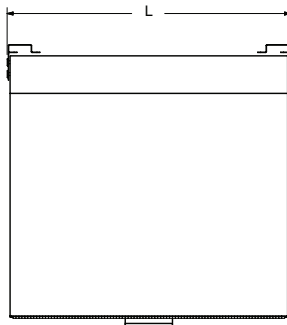

Optional Stainless Steel Cover (LC Series)

LC-18 Series