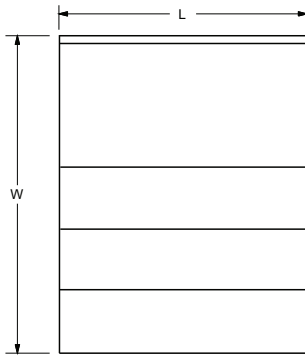

### MATERIAL:

- 20 gauge, 300 stainless steel
- Sides:** 14 gauge, 300 stainless steel
- Legs:** 1 5/8" O.D. 18 gauge, galvanized steel with adjustable plastic bullet feet

23" WIDE				26" WIDE				
Model #	Size (W x L x H)	Approx. Weight	Approx. Cu. Ft.	Model #	Size (W x L x H)	Approx. Weight	Approx. Cu. Ft.	Approx. Bottle Capacity
LD-1812	23" x 12" x 33"	30 lbs.	15	LD-2112	26" x 12" x 33"	30 lbs.	15	15
LD-1818	23" x 18" x 33"	35 lbs.	20	LD-2118	26" x 18" x 33"	35 lbs.	20	20
LD-1824	23" x 24" x 33"	40 lbs.	30	LD-2124	26" x 24" x 33"	40 lbs.	30	30

# DIMENSIONS and SPECIFICATIONS

TOL Overall:  $\pm .500''$  Interior:  $\pm .250''$

ALL DIMENSIONS ARE TYPICAL

**LD-18 Series**

**LD-21 Series**