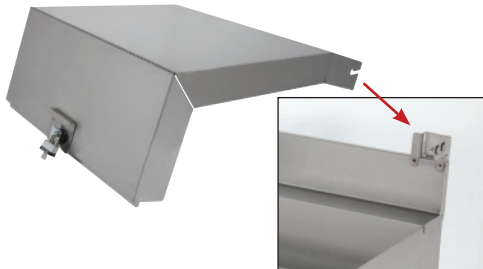

# STAINLESS STEEL Liquor Display Racks

## 23" and 26" Wide Units

Item #: \_\_\_\_\_ Qty #: \_\_\_\_\_  
 Model #: \_\_\_\_\_  
 Project #: \_\_\_\_\_

**LD-1824  
Shown**

**Optional Locking Cover  
Available - Includes  
Padlock & 2 Keys**

### FEATURES:

- Five tiered steps to display liquor bottles.
- Steel straps secure bottles on steps.
- 4" backsplash.
- Galvanized legs with adjustable plastic bullet feet.
- Adjustable galvanized side cross-bracing.
- Optional stainless steel cover includes padlock and two keys.
- 26" Wide Units** have rear deck for extra storage

### MATERIAL:

- 20 gauge, 300 stainless steel
- Sides:** 14 gauge, 300 stainless steel
- Legs:** 1 5/8" O.D. 18 gauge, galvanized steel with adjustable plastic bullet feet

23" WIDE				26" WIDE				
Model #	Size (W x L x H)	Approx. Weight	Approx. Cu. Ft.	Model #	Size (W x L x H)	Approx. Weight	Approx. Cu. Ft.	Approx. Bottle Capacity
LD-1812	23" x 12" x 33"	30 lbs.	15	LD-2112	26" x 12" x 33"	30 lbs.	15	15
LD-1818	23" x 18" x 33"	35 lbs.	20	LD-2118	26" x 18" x 33"	35 lbs.	20	20
LD-1824	23" x 24" x 33"	40 lbs.	30	LD-2124	26" x 24" x 33"	40 lbs.	30	30