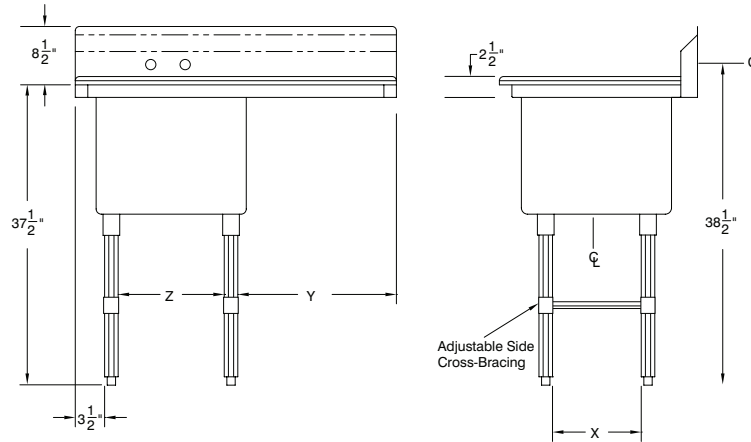

# LEG CLEARANCE FOR FC/FS SERIES SINKS

TOL ± .500"

ALL DIMENSIONS ARE TYPICAL

| Right to Left Leg Clearance | Y   |
|-----------------------------|-----|
| 15" Drainboard              | 16" |
| 18" Drainboard              | 19" |
| 20" Drainboard              | 21" |
| 24" Drainboard              | 25" |
| 30" Drainboard              | 31" |

| Front to Back Leg Clearance | X   |
|-----------------------------|-----|
| 15" Bowl                    | 8"  |
| 18" Bowl                    | 11" |
| 20" Bowl                    | 13" |
| 24" Bowl                    | 17" |
| 30" Bowl                    | 23" |

| Right to Left Leg Clearance | Z      |        |        |        |
|-----------------------------|--------|--------|--------|--------|
|                             | 1 COMP | 2 COMP | 3 COMP | 4 COMP |
| 15" x 15" Bowl              | 8"     | 23"    | 38"    | N/A    |
| 16" x 20" Bowl              | 9"     | 25"    | 41"    | 57"    |
| 18" x 18" Bowl              | 11"    | 29"    | 47"    | 65"    |
| 18" x 24" Bowl              | 11"    | 29"    | 47"    | 65"    |
| 20" x 30" Bowl              | 13"    | 33"    | 53"    | 73"    |
| 24" x 24" Bowl              | 17"    | 41"    | 65"    | 89"    |
| 24" x 30" Bowl              | 17"    | 41"    | 65"    | 89"    |
| 30" x 24" Bowl              | 23"    | 53"    | 83"    | N/A    |
| 30" x 30" Bowl              | 23"    | 53"    | 83"    | N/A    |
| 36" x 24" Bowl              | 29"    | 65"    | 101"   | N/A    |