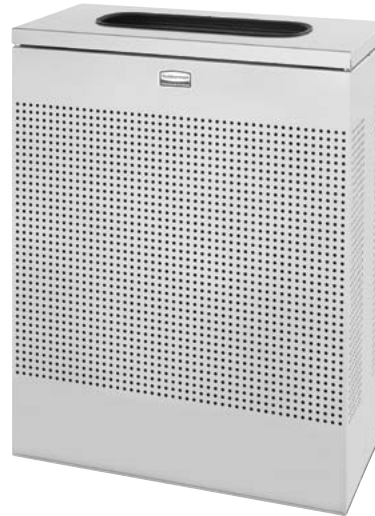

Silhouettes

The sleek Silhouettes decorative refuse container has a contemporary graphic pattern designed to seamlessly and beautifully blend with indoor modern environments.

- Lid is fastened to receptacle for easy waste removal
- Optional waste stream decals and lid shape openings available for easier recycling compliance
- Leg levelers provide stability on uneven surfaces
- Includes rigid plastic liner

ADA COMPLIANT

DISCREET LABELS:

*Additional Waste Stream Labels on page 56

Large Rectangle
FGSR18SSPL

Square Open Top
FGSC18EPLTBK

SKU #	DESCRIPTION	COLOR	GALLONS	LENGTH	WIDTH	HEIGHT
FGSR14EPLSM	Small Rectangle 49L/13G	Stardust Silver Metallic	13	19.49	9.76	30.35
FGSR14SSPL	Small Rectangle 49L/13G	Stainless Steel	13	19.49	9.76	30.35
FGSC14EPLSM	Square Open Top 60L/16G	Stardust Silver Metallic	16	14.76	14.76	30.35
FGSC14SSPL	Square Open Top 60L/16G	Stainless Steel	16	14.76	14.76	30.35
FGSC14EPLTBK	Square Open Top 60L/16G	Textured Black	16	14.76	14.76	30.35
FGSC14SSPL	Square Open Top 60L/16G	Stainless Steel	16	14.76	14.76	30.35
FGSC18EPLSM	Square Open Top 75L/20G	Stardust Silver Metallic	20	18.39	18.39	30.35
FGSC18SSPL	Square Open Top 75L/20G	Stainless Steel	20	18.39	18.39	30.35
FGSC18EPLTBK	Square Open Top 75L/20G	Textured Black	20	18.39	18.39	30.35
FGSR18EPLSM	Large Rectangle 85L/22.5G	Stardust Silver Metallic	22.5	24.02	12.01	30.35
FGSR18SSPL	Large Rectangle 85L/22.5G	Stainless Steel	22.5	24.02	12.01	30.35
FGSR18EPLTBK	Large Rectangle 85L/22.5G	Textured Black	22.5	24.02	12.01	30.35
FGDCR24CSM	Square Recycle With Bottles/Cans Lid/Label 109L/29G	Stardust Silver Metallic	29	18.39	18.39	32.20
FGDCR24TSM	Square Recycle With Landfill Lid/Label 109L/29G	Stardust Silver Metallic	29	18.39	18.39	32.20
FGSC22EPLSM	Square Open Top 151L/40G	Stardust Silver Metallic	40	21.73	21.73	30.35
FGSC22SSPL	Square Open Top 151L/40G	Stainless Steel	40	21.73	21.73	30.35
FGSC22EPLTBK	Square Open Top 151L/40G	Textured Black	40	21.73	21.73	30.35